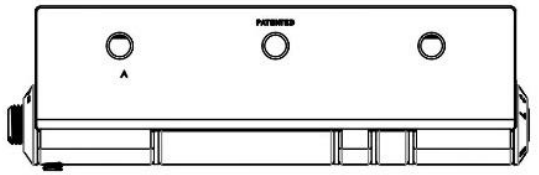

mm  
[Inch]

REV. DATE	2020-MAR-31
-----------	-------------

Waterson Closer Hinge System  
Hinges@watersonusa.com

NAME: Glass To Wall  
3in1 Waterson Closer Hinge System

Material: (材質):  
304 Stainless steel

Pivot Height:  
6"

Template Size:  
6"(H)x1.5"(W)

Standard:

Model NO.:  
600151

Serial NO.:  
K51GWL

Glass door thickness:  
8~12mm

K51GWL (6"H)

Close the door 0°