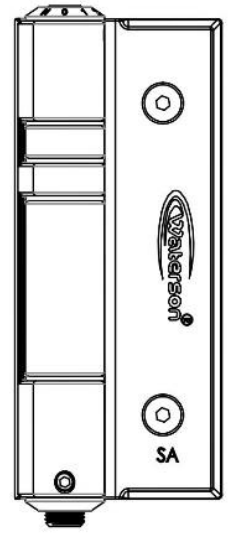

mm  
[Inch]

REV. DATE	2020-MAR-31
-----------	-------------

Waterson Closer Hinge System  
Hinges@watersonusa.com

NAME: Glass To Wall  
3in1 Waterson Closer Hinge System

Material: (材質):  
304 Stainless steel

Pivot Height:  
6"

Template Size:  
6"(H)x1.5"(W)

Standard:

Model NO.:  
600151

Serial NO.:  
K51GWL

Glass door thickness:  
8~12mm

K51GWL (6"H)

Close the door 0°

Open the door to 90°