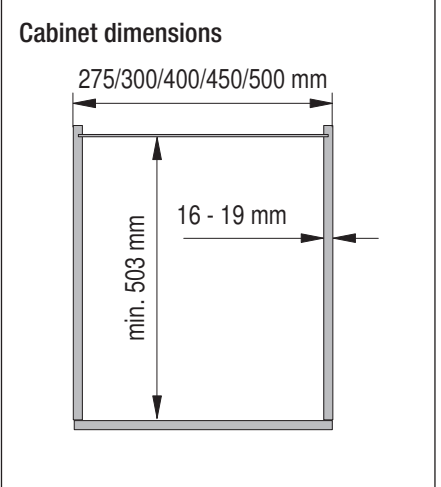

VS SUB® Larder

VS TAL® Larder

Installation dimensions

Heights:

- VS SUB® Larder 1 650 mm - 950 mm (2 baskets)
- VS SUB® Larder 2 950 mm - 1200 mm (3 baskets)
- VS TAL® Larder 3 1200 mm - 1450 mm (4 baskets)
- VS TAL® Larder 4 1450 mm - 1700 mm (4 baskets)
- VS TAL® Larder 5 1700 mm - 1950 mm (5 baskets)
- VS TAL® Larder 6 1900 mm - 2140 mm (5 baskets)
- VS TAL® Larder 7 2140 mm - 2330 mm (7 baskets)

Basket dimensions

	Basket width	Basket depth	Basket height
Cabinet	275 300 400 450 500		
Planero	225 250 350 400 -	460	80 (85 Artline)
		440	80

Capacity

Fully extendable unit 120 kg

Basket variants

Basket divider

Suitable for Classic, Saphir and Premea baskets with 250 mm width and 300 mm cabinet width.

Suitable for Classic, Saphir and Premea baskets with 350 mm width and 400 mm cabinet width.

Please note: The cabinet must be securely fastened to the wall to prevent it from tilting. Appropriate fixing material is not supplied with the fitting.