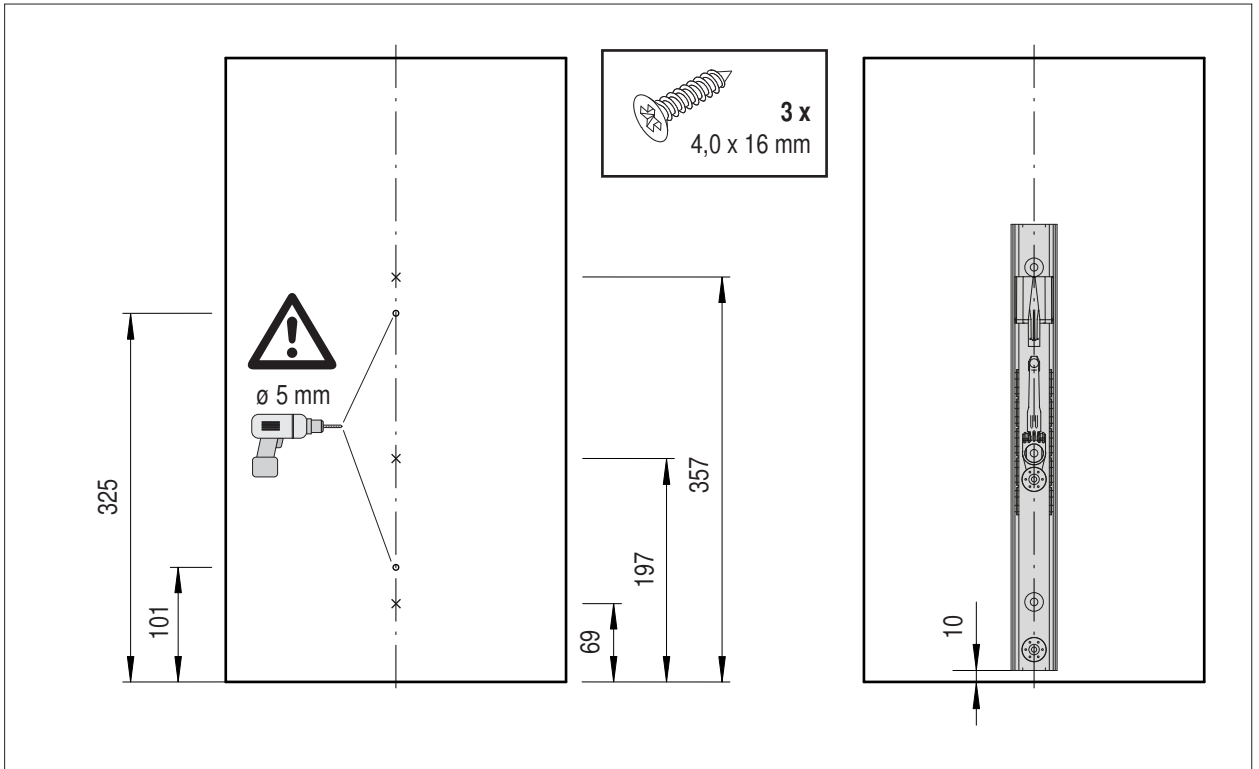

VS SUB® Larder

VS TAL® Larder

Installation dimensions

Heights:

- VS SUB® Larder 1 650 mm - 950 mm (2 baskets)
- VS SUB® Larder 2 950 mm - 1200 mm (3 baskets)
- VS TAL® Larder 3 1200 mm - 1450 mm (4 baskets)
- VS TAL® Larder 4 1450 mm - 1700 mm (4 baskets)
- VS TAL® Larder 5 1700 mm - 1950 mm (5 baskets)
- VS TAL® Larder 6 1900 mm - 2140 mm (5 baskets)
- VS TAL® Larder 7 2140 mm - 2330 mm (7 baskets)

Basket dimensions

	Basket width	Basket depth	Basket height
Cabinet	275 300 400 450 500		
Planero	225 250 350 400 -	460	80 (85 Artline)
		440	80

Capacity

Fully extendable unit 120 kg

Basket variants

Basket divider

Suitable for Classic, Saphir and Premea baskets with 250 mm width and 300 mm cabinet width.

Suitable for Classic, Saphir and Premea baskets with 350 mm width and 400 mm cabinet width.

Please note: The cabinet must be securely fastened to the wall to prevent it from tilting. Appropriate fixing material is not supplied with the fitting.

B

A	X	Z
275	200	225
300	225	250
300	232	257
400	325	350
450	375	400
500	425	450
600	525	550

VS TAL Larder	E	F	G	H	I
1	64	96	2 x 96	256	384
2	64	128	4 x 96	512	640
3	64	112	7 x 96	768	896
4	64	96	10 x 96	1024	1152
5	64	128	12 x 96	1280	1408
6	64	96	14 x 96	1408	1536
7	64	96	16 x 96	1600	1728