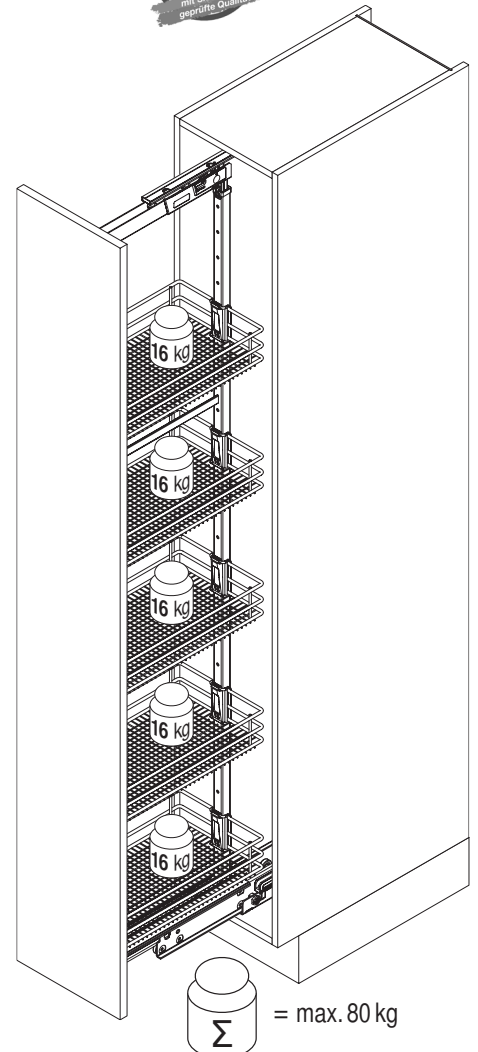

VS SUB® Larder

VS TAL® Larder

Installation dimensions

Heights:

- VS SUB® Larder 1 650 mm - 950 mm (2 baskets)
- VS SUB® Larder 2 950 mm - 1200 mm (3 baskets)
- VS TAL® Larder 3 1200 mm - 1450 mm (4 baskets)
- VS TAL® Larder 4 1450 mm - 1700 mm (4 baskets)
- VS TAL® Larder 5 1700 mm - 1950 mm (5 baskets)
- VS TAL® Larder 6 1900 mm - 2140 mm (5 baskets)
- VS TAL® Larder 7 2140 mm - 2330 mm (7 baskets)

Basket dimensions

	Basket width	Basket depth	Basket height
Cabinet	275 300 400 450 500		
Planero	225 250 350 400 -	460	80 (85 Artline)
		440	80

Capacity

Fully extendable unit 120 kg

Basket variants

Basket divider

Suitable for Classic, Saphir and Premea baskets with 250 mm width and 300 mm cabinet width.

Suitable for Classic, Saphir and Premea baskets with 350 mm width and 400 mm cabinet width.

Please note: The cabinet must be securely fastened to the wall to prevent it from tilting. Appropriate fixing material is not supplied with the fitting.