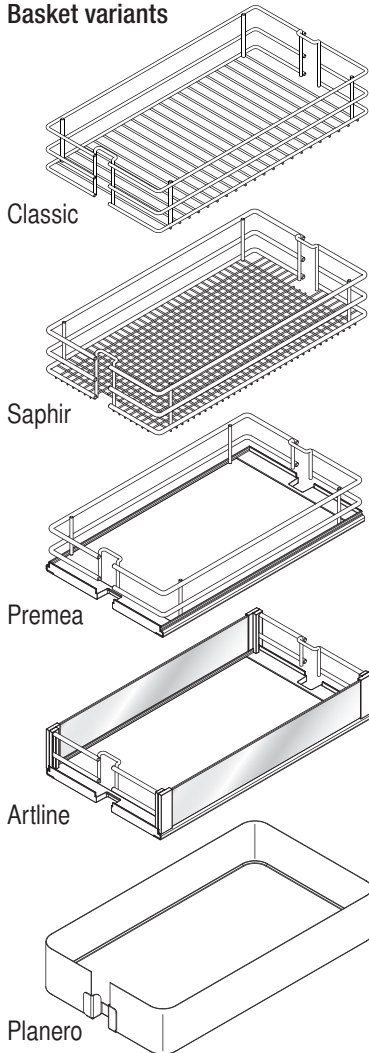

VS SUB® Larder

VS TAL® Larder

Installation dimensions

Heights:

- VS SUB® Larder 1 650 mm - 950 mm (2 baskets)
- VS SUB® Larder 2 950 mm - 1200 mm (3 baskets)
- VS TAL® Larder 3 1200 mm - 1450 mm (4 baskets)
- VS TAL® Larder 4 1450 mm - 1700 mm (4 baskets)
- VS TAL® Larder 5 1700 mm - 1950 mm (5 baskets)
- VS TAL® Larder 6 1900 mm - 2140 mm (5 baskets)
- VS TAL® Larder 7 2140 mm - 2330 mm (7 baskets)

Basket dimensions

	Basket width	Basket depth	Basket height
Cabinet	275 300 400 450 500		
Planero	225 250 350 400 -	460	80 (85 Artline)
		440	80

Capacity

Fully extendable unit 120 kg

Basket variants

Basket divider

Suitable for Classic, Saphir and Premea baskets with 250 mm width and 300 mm cabinet width.

Suitable for Classic, Saphir and Premea baskets with 350 mm width and 400 mm cabinet width.

Please note: The cabinet must be securely fastened to the wall to prevent it from tilting. Appropriate fixing material is not supplied with the fitting.

B

A	X	Z
275	200	225
300	225	250
300	232	257
400	325	350
450	375	400
500	425	450
600	525	550

VS TAL Larder	E	F	G	H	I
1	64	96	2 x 96	256	384
2	64	128	4 x 96	512	640
3	64	112	7 x 96	768	896
4	64	96	10 x 96	1024	1152
5	64	128	12 x 96	1280	1408
6	64	96	14 x 96	1408	1536
7	64	96	16 x 96	1600	1728