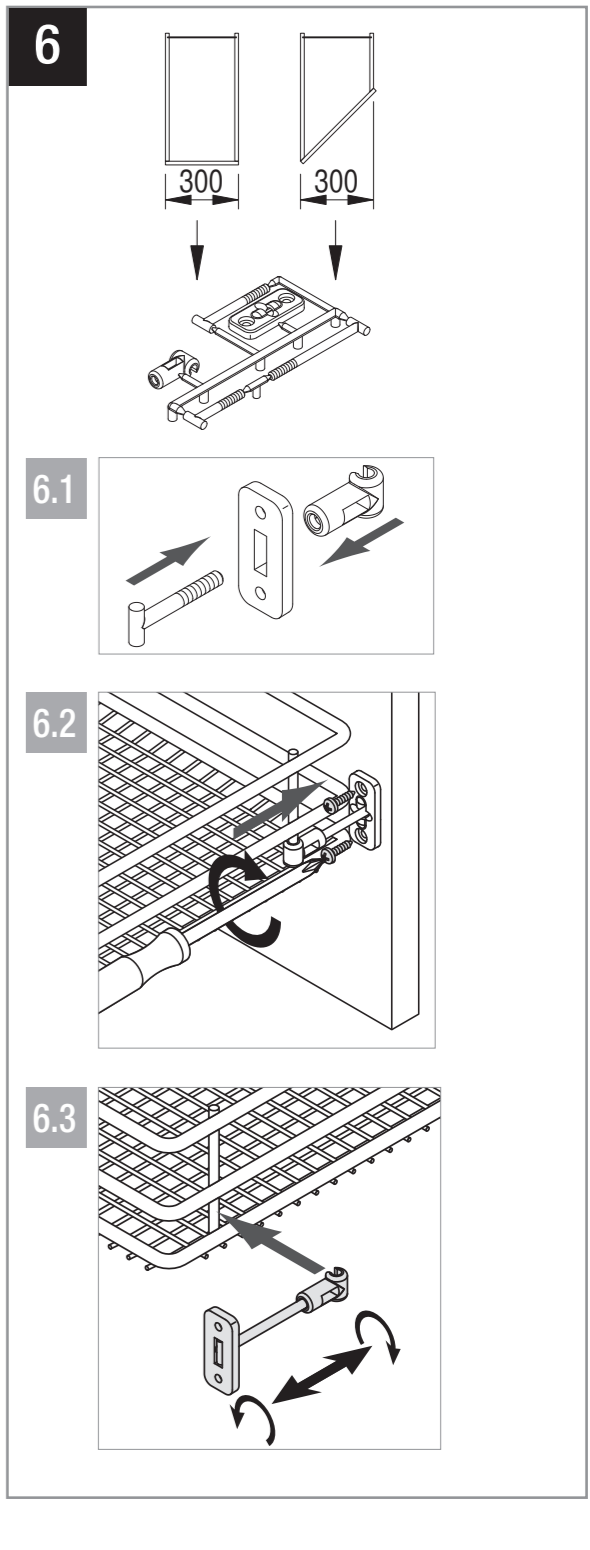

VS SUB[®] Side

VS TAL[®] Side

Installation dimensions:

Heights

| | | |
|---------------|----------|------------------------|
| VS SUB Side 1 | 485 mm | (2 baskets) |
| VS SUB Side 2 | 577 mm | (2 baskets) |
| VS SUB Side 3 | 619 mm | (2 baskets) |
| VS SUB Side 4 | 741 mm | (3 baskets) |
| VS TAL Side 5 | 1.222 mm | (4 baskets) (3 slides) |
| VS TAL Side 7 | 1.602 mm | (5 baskets) (3 slides) |
| VS TAL Side 8 | 1.824 mm | (6 baskets) (3 slides) |

Basket dimensions:

| | Basket width | | | Basket depth | | | Basket height | | |
|-----|--------------|------|----------------------------|--------------|------|------|----------------|--------------------------|---------|
| | C150 | C200 | C300 | C150 | C200 | C300 | Classic Saphir | Premea Artline | Planero |
| 90° | 89 | 139 | 220 <i>Planero: 230</i> | 470 | 470 | 470 | 75 | 84 | 80 |
| 45° | 89 | 139 | 220 <i>Planero: 230</i> | 460 | 460 | 458 | 75 | 84 <i>Premea only</i> | |
| 35° | | | 220 <i>Planero: 230</i> | | | 458 | 75 | 84 <i>Premea only</i> | |

| | A | B |
|-----|-----|-----|
| 90° | 75 | 123 |
| 50° | 111 | 159 |
| 45° | 103 | 151 |
| 40° | 98 | 146 |
| 35° | 91 | 139 |
| 30° | 85 | 133 |

| | C | D | E |
|----------------|-----|-----|------|
| VS TAL® Side 8 | 916 | 872 | 1788 |
| VS TAL® Side 7 | 805 | 761 | 1566 |
| VS TAL® Side 5 | 615 | 571 | 1186 |
| VS SUB® Side 4 | 705 | | |
| VS SUB® Side 3 | 583 | | |
| VS SUB® Side 2 | 541 | | |
| VS SUB® Side 1 | 449 | | |

| | A | B | B | C | |
|-----|----|----------------|-----|-----|------|
| 90° | 14 | VS TAL® Side 8 | 894 | 907 | 1766 |
| 50° | 28 | VS TAL® Side 7 | 783 | 796 | 1544 |
| 45° | 22 | VS TAL® Side 5 | 593 | 606 | 1164 |
| 40° | 20 | VS SUB® Side 4 | 683 | | |
| 35° | 20 | VS SUB® Side 3 | 561 | | |
| 30° | 17 | VS SUB® Side 2 | 519 | | |
| | | VS SUB® Side 1 | 427 | | |