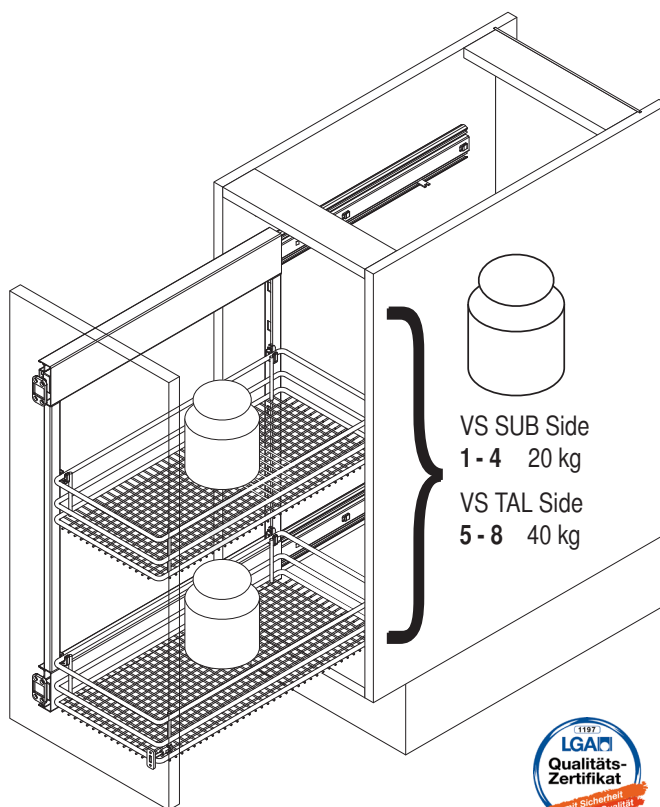

VS SUB[®] Side

VS TAL[®] Side

Installation dimensions:

Heights

| | | |
|---------------|----------|------------------------|
| VS SUB Side 1 | 485 mm | (2 baskets) |
| VS SUB Side 2 | 577 mm | (2 baskets) |
| VS SUB Side 3 | 619 mm | (2 baskets) |
| VS SUB Side 4 | 741 mm | (3 baskets) |
| VS TAL Side 5 | 1.222 mm | (4 baskets) (3 slides) |
| VS TAL Side 7 | 1.602 mm | (5 baskets) (3 slides) |
| VS TAL Side 8 | 1.824 mm | (6 baskets) (3 slides) |

Basket variants:

45 °, Basket versions: right

Cabinet dimensions

Finish

Fitting RAL 9006 silver, clear finish
Baskets chrome or RAL 9006 silver, clear finish

VS SUB® Side 07/2019

VS TAL® Side
VS SUB® Side

07/2019

| | A | B |
|-----|-----|-----|
| 90° | 75 | 123 |
| 50° | 111 | 159 |
| 45° | 103 | 151 |
| 40° | 98 | 146 |
| 35° | 91 | 139 |
| 30° | 85 | 133 |

| | C | D | E |
|----------------|-----|-----|------|
| VS TAL® Side 8 | 916 | 872 | 1788 |
| VS TAL® Side 7 | 805 | 761 | 1566 |
| VS TAL® Side 5 | 615 | 571 | 1186 |
| VS SUB® Side 4 | 705 | | |
| VS SUB® Side 3 | 583 | | |
| VS SUB® Side 2 | 541 | | |
| VS SUB® Side 1 | 449 | | |

| | A | B | B | C | |
|-----|----|----------------|-----|-----|------|
| 90° | 14 | VS TAL® Side 8 | 894 | 907 | 1766 |
| 50° | 28 | VS TAL® Side 7 | 783 | 796 | 1544 |
| 45° | 22 | VS TAL® Side 5 | 593 | 606 | 1164 |
| 40° | 20 | VS SUB® Side 4 | 683 | | |
| 35° | 20 | VS SUB® Side 3 | 561 | | |
| 30° | 17 | VS SUB® Side 2 | 519 | | |
| | | VS SUB® Side 1 | 427 | | |