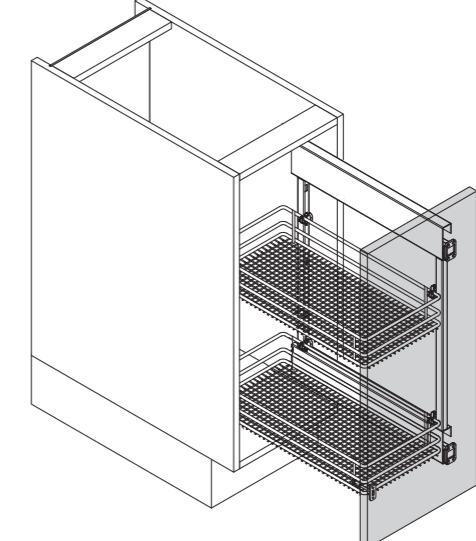

VS SUB[®] Side

VS TAL[®] Side

Installation dimensions:

Heights

| | | |
|---------------|----------|------------------------|
| VS SUB Side 1 | 485 mm | (2 baskets) |
| VS SUB Side 2 | 577 mm | (2 baskets) |
| VS SUB Side 3 | 619 mm | (2 baskets) |
| VS SUB Side 4 | 741 mm | (3 baskets) |
| VS TAL Side 5 | 1.222 mm | (4 baskets) (3 slides) |
| VS TAL Side 7 | 1.602 mm | (5 baskets) (3 slides) |
| VS TAL Side 8 | 1.824 mm | (6 baskets) (3 slides) |

Basket variants:

45 °, Basket versions: right

Cabinet dimensions

Finish

Fitting RAL 9006 silver, clear finish
Baskets chrome or RAL 9006 silver, clear finish

VS SUB® Side 07/2019

VS TAL® Side
VS SUB® Side

07/2019

| | A | B |
|-----|-----|-----|
| 90° | 75 | 123 |
| 50° | 111 | 159 |
| 45° | 103 | 151 |
| 40° | 98 | 146 |
| 35° | 91 | 139 |
| 30° | 85 | 133 |

| | C | D | E |
|----------------|-----|-----|------|
| VS TAL® Side 8 | 916 | 872 | 1788 |
| VS TAL® Side 7 | 805 | 761 | 1566 |
| VS TAL® Side 5 | 615 | 571 | 1186 |
| VS SUB® Side 4 | 705 | | |
| VS SUB® Side 3 | 583 | | |
| VS SUB® Side 2 | 541 | | |
| VS SUB® Side 1 | 449 | | |

| | A | B | B | C | |
|-----|----|----------------|-----|-----|------|
| 90° | 14 | VS TAL® Side 8 | 894 | 907 | 1766 |
| 50° | 28 | VS TAL® Side 7 | 783 | 796 | 1544 |
| 45° | 22 | VS TAL® Side 5 | 593 | 606 | 1164 |
| 40° | 20 | VS SUB® Side 4 | 683 | | |
| 35° | 20 | VS SUB® Side 3 | 561 | | |
| 30° | 17 | VS SUB® Side 2 | 519 | | |
| | | VS SUB® Side 1 | 427 | | |