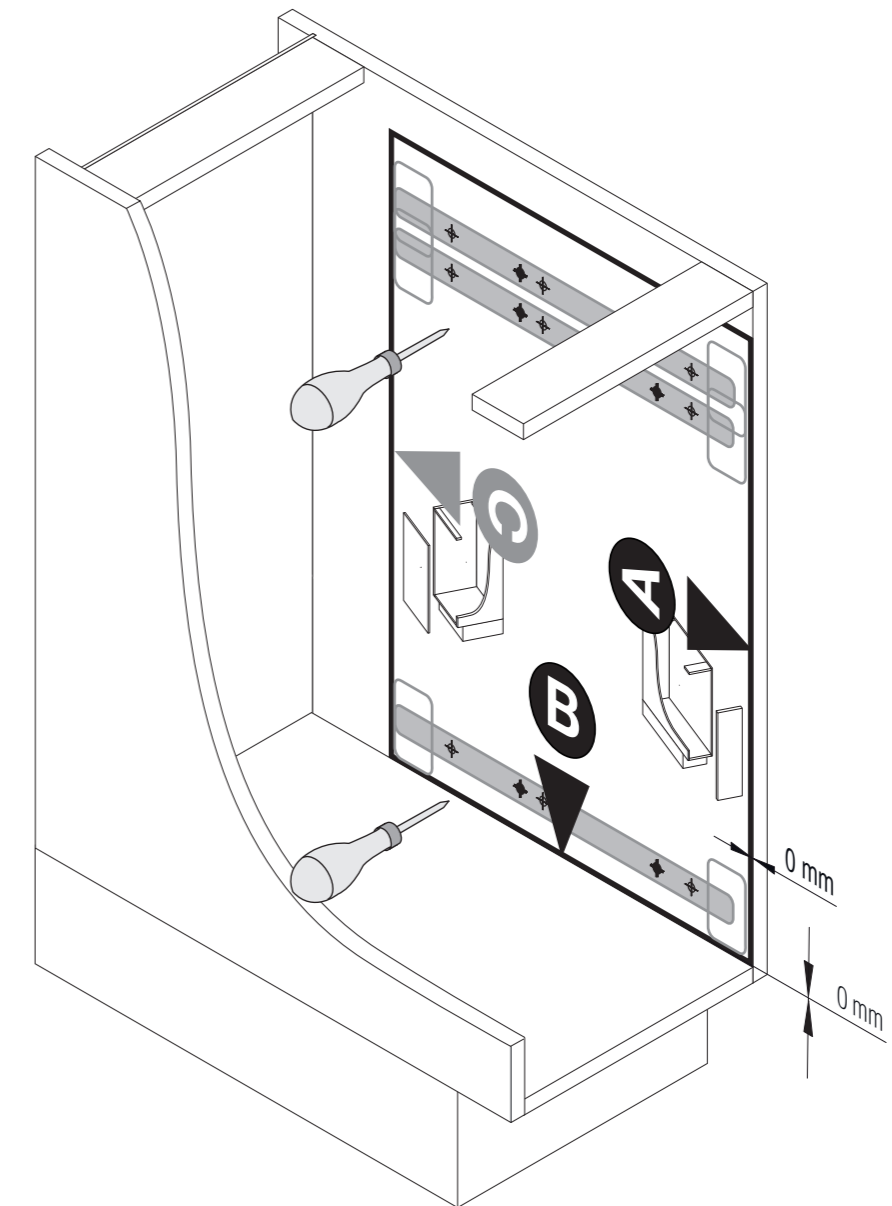

Basket variants:

45 °, Basket versions: right

Cabinet dimensions

Finish

Fitting RAL 9006 silver, clear finish
Baskets chrome or RAL 9006 silver, clear finish

VS SUB® Side 07/2019

VS TAL® Side
VS SUB® Side

07/2019

| | A | B |
|-----|-----|-----|
| 90° | 75 | 123 |
| 50° | 111 | 159 |
| 45° | 103 | 151 |
| 40° | 98 | 146 |
| 35° | 91 | 139 |
| 30° | 85 | 133 |

| | C | D | E |
|----------------|-----|-----|------|
| VS TAL® Side 8 | 916 | 872 | 1788 |
| VS TAL® Side 7 | 805 | 761 | 1566 |
| VS TAL® Side 5 | 615 | 571 | 1186 |
| VS SUB® Side 4 | 705 | | |
| VS SUB® Side 3 | 583 | | |
| VS SUB® Side 2 | 541 | | |
| VS SUB® Side 1 | 449 | | |