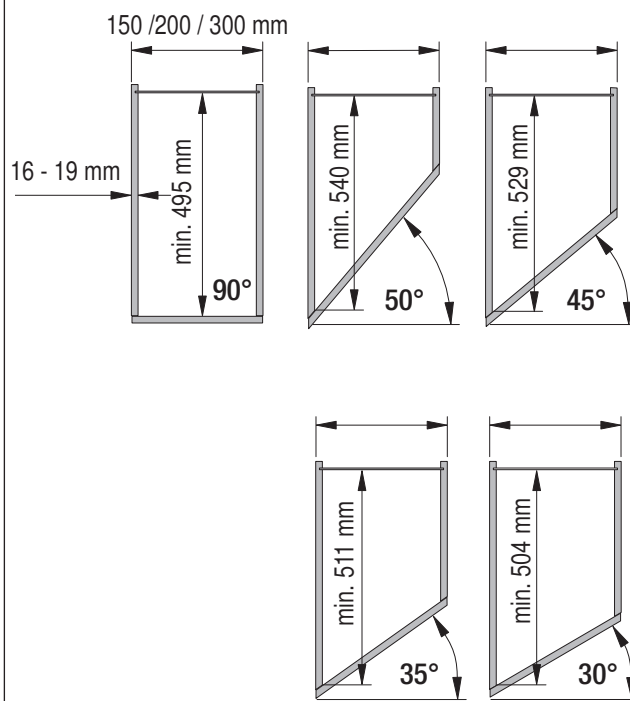

VS SUB[®] Side

VS TAL[®] Side

Installation dimensions:

Heights

| | | |
|---------------|----------|------------------------|
| VS SUB Side 1 | 485 mm | (2 baskets) |
| VS SUB Side 2 | 577 mm | (2 baskets) |
| VS SUB Side 3 | 619 mm | (2 baskets) |
| VS SUB Side 4 | 741 mm | (3 baskets) |
| VS TAL Side 5 | 1.222 mm | (4 baskets) (3 slides) |
| VS TAL Side 7 | 1.602 mm | (5 baskets) (3 slides) |
| VS TAL Side 8 | 1.824 mm | (6 baskets) (3 slides) |

Basket dimensions:

| | Basket width | | | Basket depth | | | Basket height | | |
|-----|--------------|------|----------------------------|--------------|------|------|----------------|--------------------------|---------|
| | C150 | C200 | C300 | C150 | C200 | C300 | Classic Saphir | Premea Artline | Planero |
| 90° | 89 | 139 | 220 <i>Planero: 230</i> | 470 | 470 | 470 | 75 | 84 | 80 |
| 45° | 89 | 139 | 220 <i>Planero: 230</i> | 460 | 460 | 458 | 75 | 84 <i>Premea only</i> | |
| 35° | | | 220 <i>Planero: 230</i> | | | 458 | 75 | 84 <i>Premea only</i> | |

Basket variants:

45 °, Basket versions: right

Cabinet dimensions

Finish

Fitting RAL 9006 silver, clear finish
Baskets chrome or RAL 9006 silver, clear finish

VS SUB® Side 07/2019

VS TAL® Side
VS SUB® Side

07/2019

| | A | B |
|-----|-----|-----|
| 90° | 75 | 123 |
| 50° | 111 | 159 |
| 45° | 103 | 151 |
| 40° | 98 | 146 |
| 35° | 91 | 139 |
| 30° | 85 | 133 |

| | C | D | E |
|----------------|-----|-----|------|
| VS TAL® Side 8 | 916 | 872 | 1788 |
| VS TAL® Side 7 | 805 | 761 | 1566 |
| VS TAL® Side 5 | 615 | 571 | 1186 |
| VS SUB® Side 4 | 705 | | |
| VS SUB® Side 3 | 583 | | |
| VS SUB® Side 2 | 541 | | |
| VS SUB® Side 1 | 449 | | |