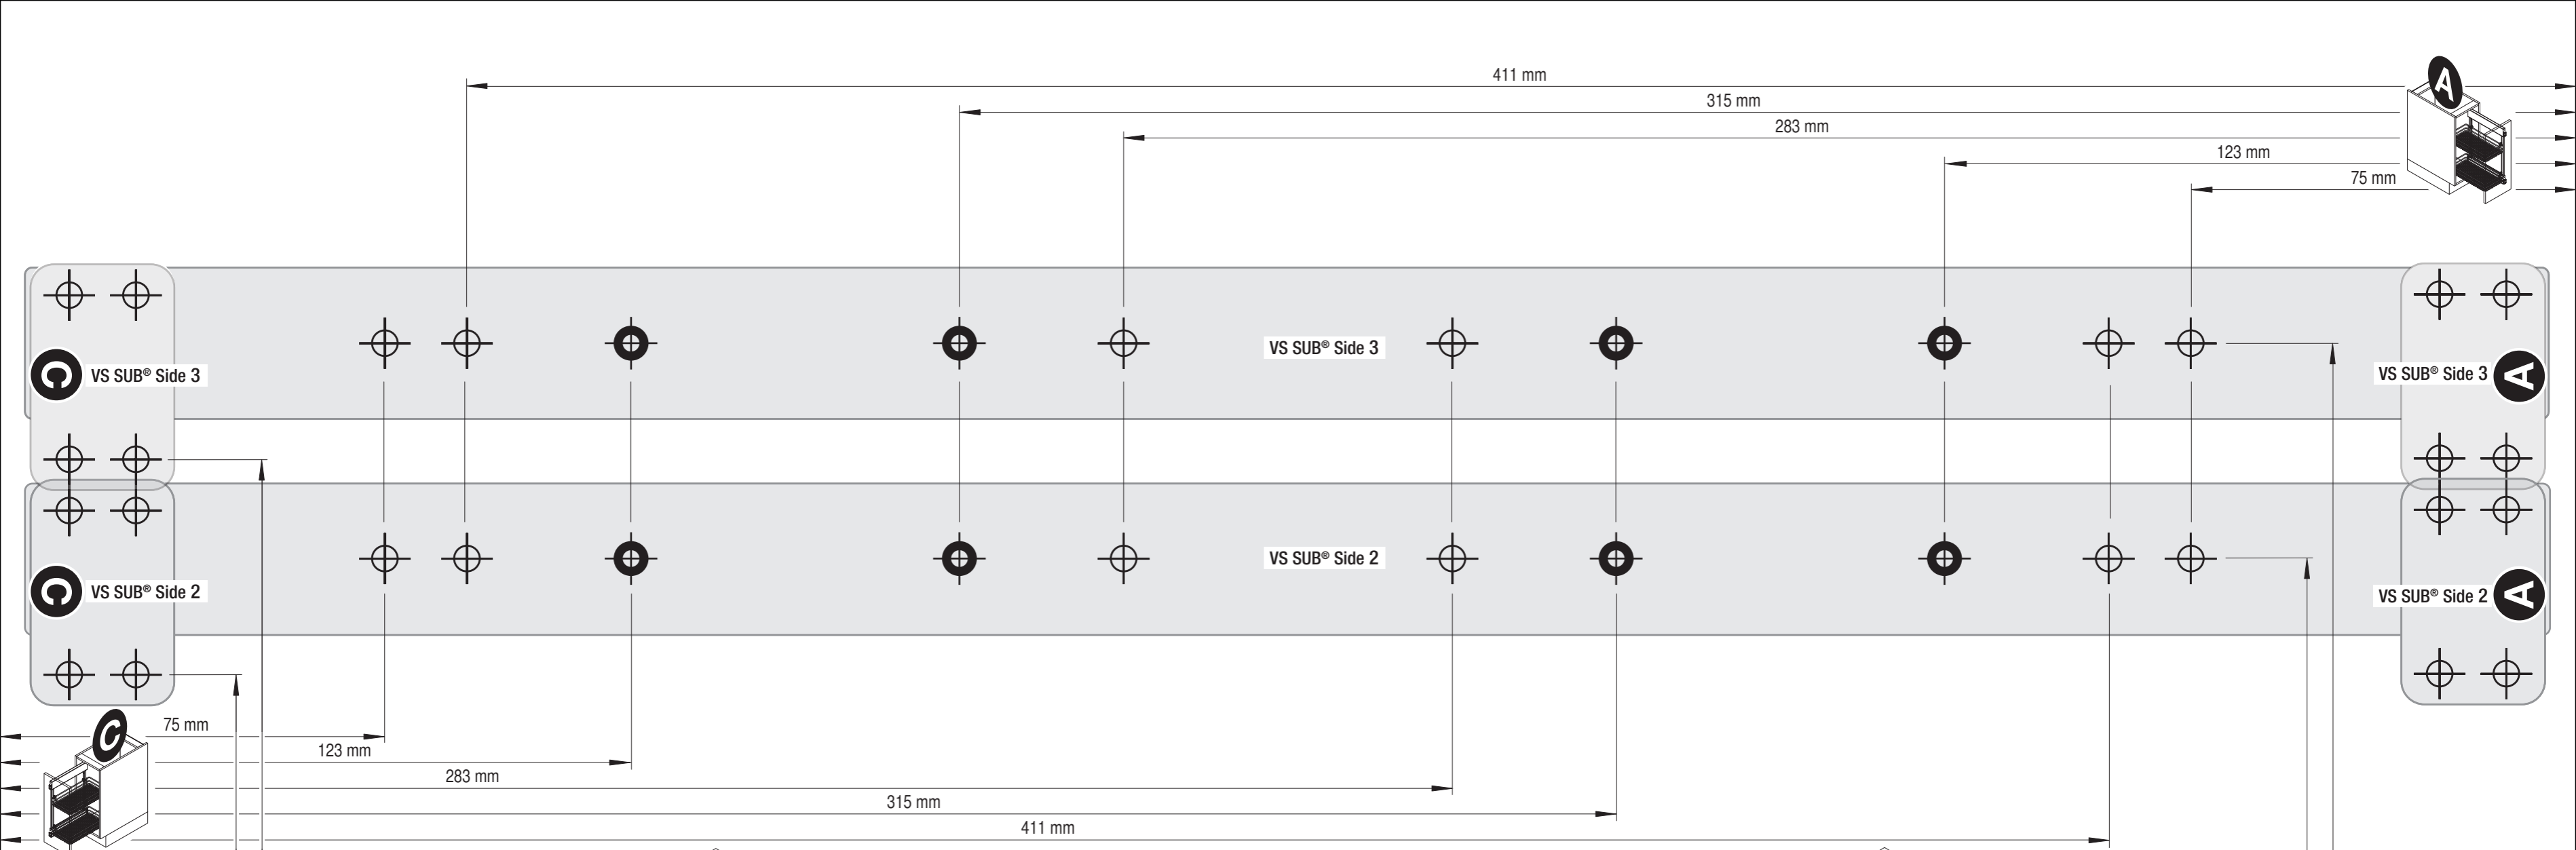

VS SUB® Side 07/2019