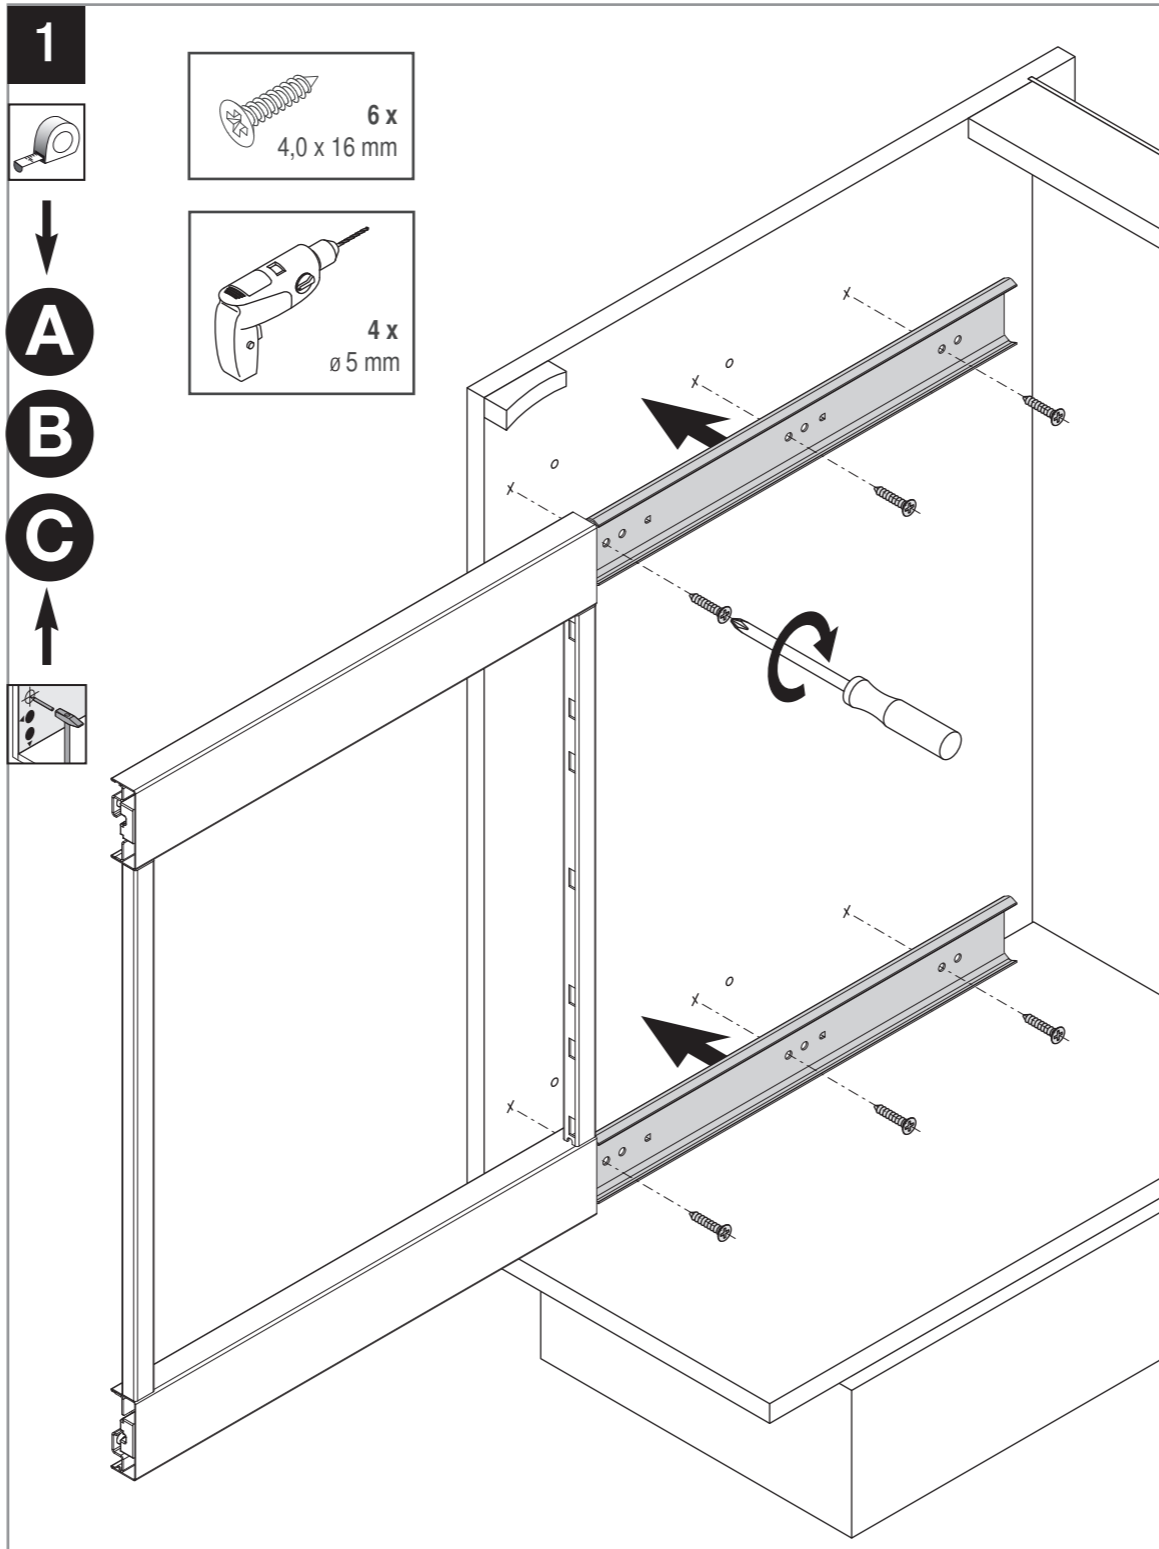

Basket variants:

45 °, Basket versions: right

Cabinet dimensions

Finish

Fitting RAL 9006 silver, clear finish
Baskets chrome or RAL 9006 silver, clear finish

VS SUB® Side 07/2019

VS TAL® Side
VS SUB® Side

07/2019

| | A | B |
|-----|-----|-----|
| 90° | 75 | 123 |
| 50° | 111 | 159 |
| 45° | 103 | 151 |
| 40° | 98 | 146 |
| 35° | 91 | 139 |
| 30° | 85 | 133 |

| | C | D | E |
|----------------|-----|-----|------|
| VS TAL® Side 8 | 916 | 872 | 1788 |
| VS TAL® Side 7 | 805 | 761 | 1566 |
| VS TAL® Side 5 | 615 | 571 | 1186 |
| VS SUB® Side 4 | 705 | | |
| VS SUB® Side 3 | 583 | | |
| VS SUB® Side 2 | 541 | | |
| VS SUB® Side 1 | 449 | | |