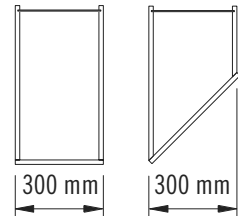

07 / 2019

VS SUB® Side

Einbau Frontstabilisierung für Planero Körbe

Assembly of front stabilizer for Planero baskets