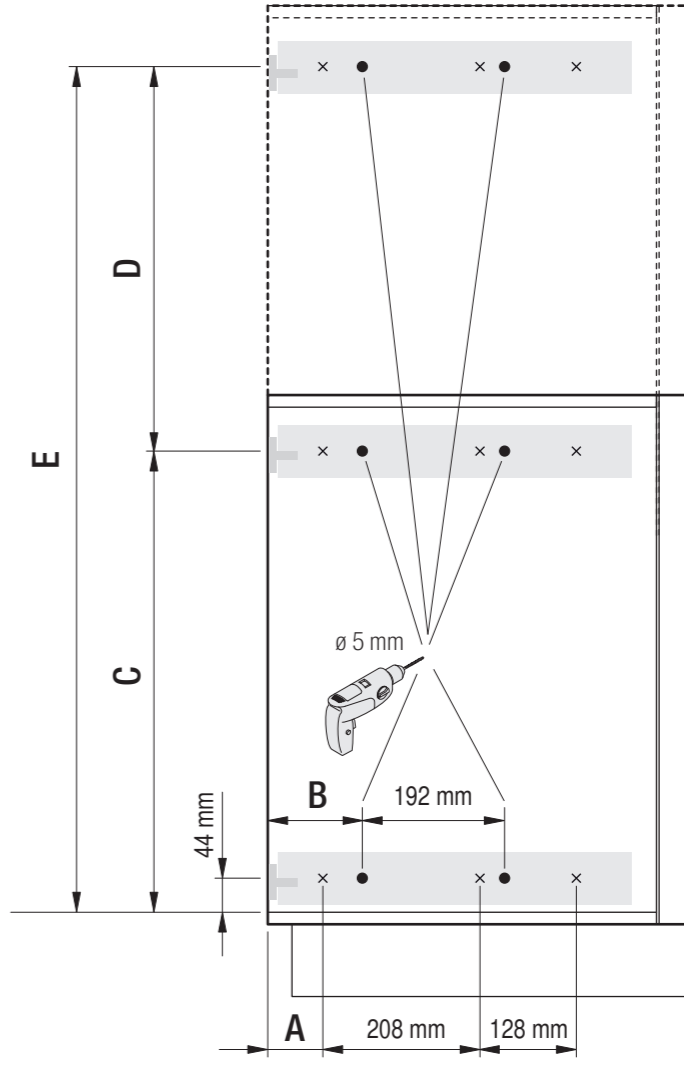

VS SUB[®] Side

VS TAL[®] Side

Installation dimensions:

Heights

| | | |
|---------------|----------|------------------------|
| VS SUB Side 1 | 485 mm | (2 baskets) |
| VS SUB Side 2 | 577 mm | (2 baskets) |
| VS SUB Side 3 | 619 mm | (2 baskets) |
| VS SUB Side 4 | 741 mm | (3 baskets) |
| VS TAL Side 5 | 1.222 mm | (4 baskets) (3 slides) |
| VS TAL Side 7 | 1.602 mm | (5 baskets) (3 slides) |
| VS TAL Side 8 | 1.824 mm | (6 baskets) (3 slides) |

Basket dimensions:

| | Basket width | | | Basket depth | | | Basket height | | |
|-----|--------------|------|----------------------------|--------------|------|------|----------------|--------------------------|---------|
| | C150 | C200 | C300 | C150 | C200 | C300 | Classic Saphir | Premea Artline | Planero |
| 90° | 89 | 139 | 220 <i>Planero: 230</i> | 470 | 470 | 470 | 75 | 84 | 80 |
| 45° | 89 | 139 | 220 <i>Planero: 230</i> | 460 | 460 | 458 | 75 | 84 <i>Premea only</i> | |
| 35° | | | 220 <i>Planero: 230</i> | | | 458 | 75 | 84 <i>Premea only</i> | |

| | A | B |
|-----|-----|-----|
| 90° | 75 | 123 |
| 50° | 111 | 159 |
| 45° | 103 | 151 |
| 40° | 98 | 146 |
| 35° | 91 | 139 |
| 30° | 85 | 133 |

| | C | D | E |
|----------------|-----|-----|------|
| VS TAL® Side 8 | 916 | 872 | 1788 |
| VS TAL® Side 7 | 805 | 761 | 1566 |
| VS TAL® Side 5 | 615 | 571 | 1186 |
| VS SUB® Side 4 | 705 | | |
| VS SUB® Side 3 | 583 | | |
| VS SUB® Side 2 | 541 | | |
| VS SUB® Side 1 | 449 | | |

| | A | B | B | C | |
|-----|----|----------------|-----|-----|------|
| 90° | 14 | VS TAL® Side 8 | 894 | 907 | 1766 |
| 50° | 28 | VS TAL® Side 7 | 783 | 796 | 1544 |
| 45° | 22 | VS TAL® Side 5 | 593 | 606 | 1164 |
| 40° | 20 | VS SUB® Side 4 | 683 | | |
| 35° | 20 | VS SUB® Side 3 | 561 | | |
| 30° | 17 | VS SUB® Side 2 | 519 | | |
| | | VS SUB® Side 1 | 427 | | |