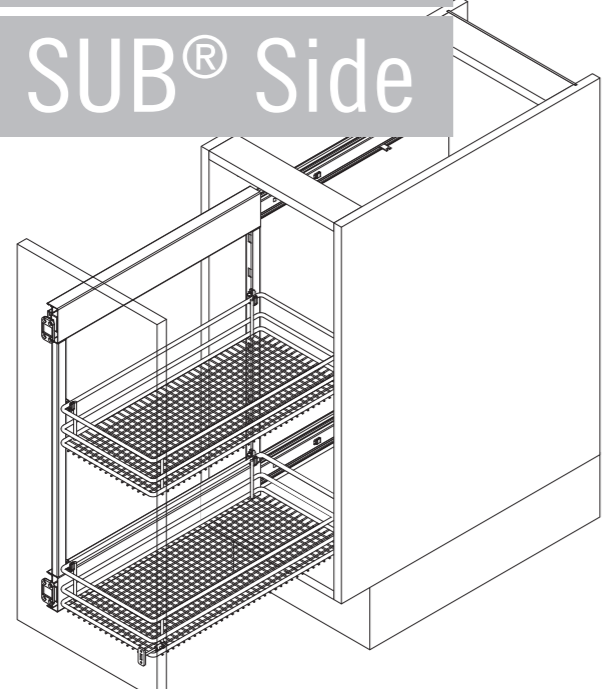

VS SUB[®] Side

VS TAL[®] Side

Installation dimensions:

Heights

| | | |
|---------------|----------|------------------------|
| VS SUB Side 1 | 485 mm | (2 baskets) |
| VS SUB Side 2 | 577 mm | (2 baskets) |
| VS SUB Side 3 | 619 mm | (2 baskets) |
| VS SUB Side 4 | 741 mm | (3 baskets) |
| VS TAL Side 5 | 1.222 mm | (4 baskets) (3 slides) |
| VS TAL Side 7 | 1.602 mm | (5 baskets) (3 slides) |
| VS TAL Side 8 | 1.824 mm | (6 baskets) (3 slides) |

Basket variants:

45 °, Basket versions: right

Cabinet dimensions

Finish

Fitting RAL 9006 silver, clear finish
Baskets chrome or RAL 9006 silver, clear finish

VS SUB® Side 07/2019

VS TAL® Side
VS SUB® Side

07/2019

| | A | B |
|-----|-----|-----|
| 90° | 75 | 123 |
| 50° | 111 | 159 |
| 45° | 103 | 151 |
| 40° | 98 | 146 |
| 35° | 91 | 139 |
| 30° | 85 | 133 |

| | C | D | E |
|----------------|-----|-----|------|
| VS TAL® Side 8 | 916 | 872 | 1788 |
| VS TAL® Side 7 | 805 | 761 | 1566 |
| VS TAL® Side 5 | 615 | 571 | 1186 |
| VS SUB® Side 4 | 705 | | |
| VS SUB® Side 3 | 583 | | |
| VS SUB® Side 2 | 541 | | |
| VS SUB® Side 1 | 449 | | |

| | A | B | B | C | |
|-----|----|----------------|-----|-----|------|
| 90° | 14 | VS TAL® Side 8 | 894 | 907 | 1766 |
| 50° | 28 | VS TAL® Side 7 | 783 | 796 | 1544 |
| 45° | 22 | VS TAL® Side 5 | 593 | 606 | 1164 |
| 40° | 20 | VS SUB® Side 4 | 683 | | |
| 35° | 20 | VS SUB® Side 3 | 561 | | |
| 30° | 17 | VS SUB® Side 2 | 519 | | |
| | | VS SUB® Side 1 | 427 | | |