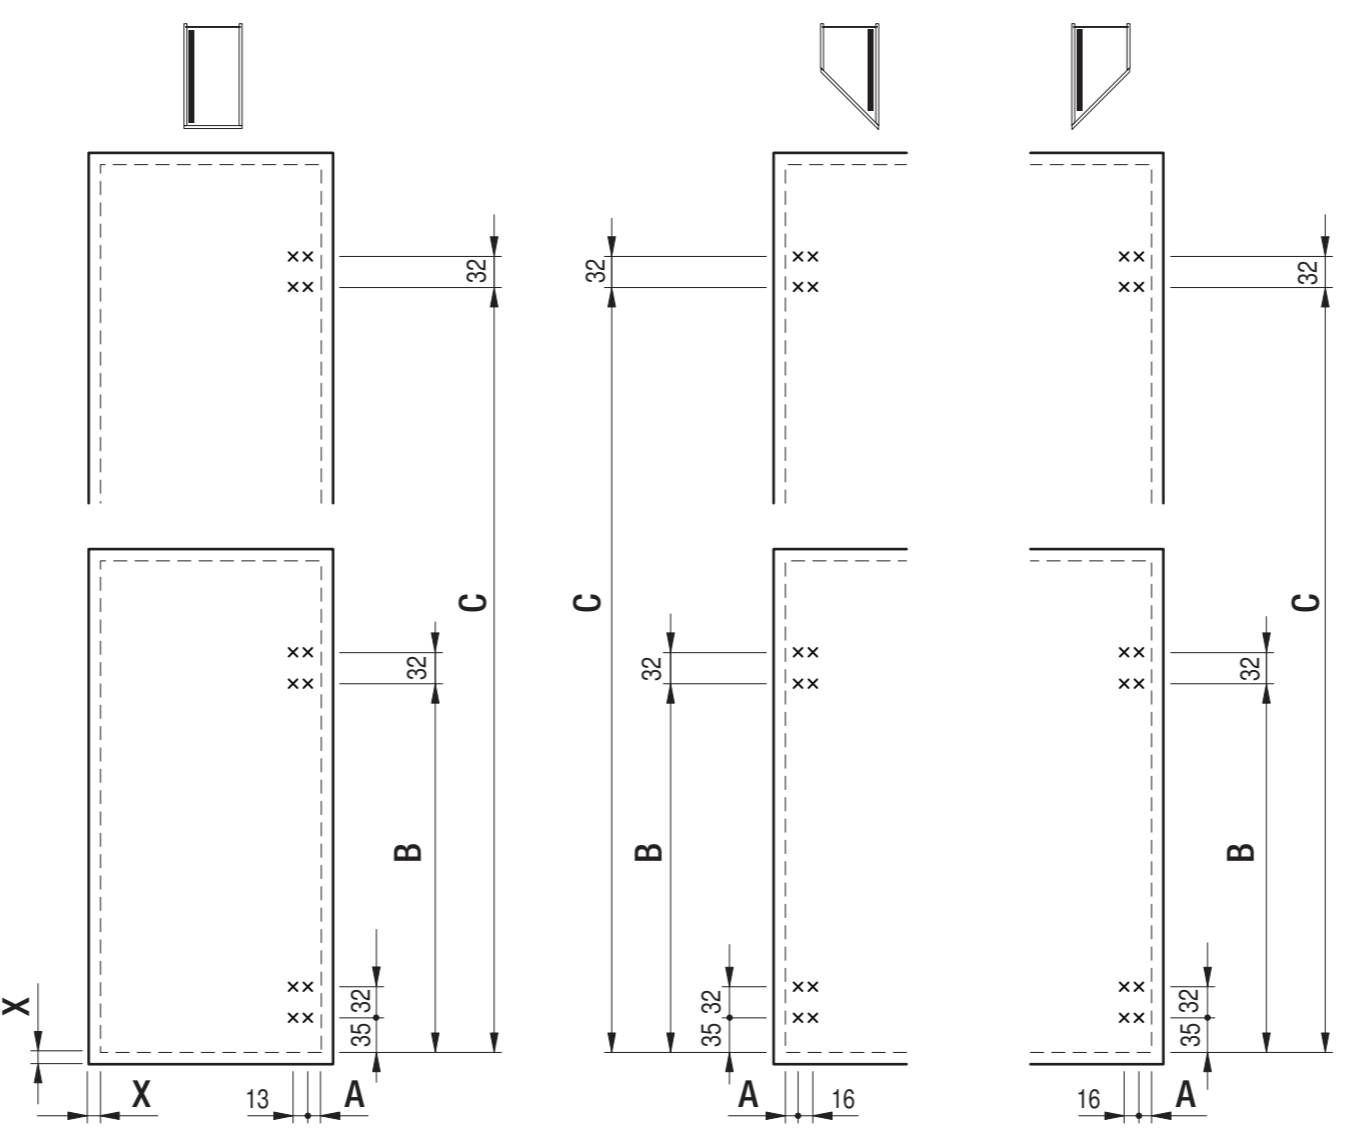

VS SUB[®] Side

VS TAL[®] Side

Installation dimensions:

Heights

| | | |
|---------------|----------|------------------------|
| VS SUB Side 1 | 485 mm | (2 baskets) |
| VS SUB Side 2 | 577 mm | (2 baskets) |
| VS SUB Side 3 | 619 mm | (2 baskets) |
| VS SUB Side 4 | 741 mm | (3 baskets) |
| VS TAL Side 5 | 1.222 mm | (4 baskets) (3 slides) |
| VS TAL Side 7 | 1.602 mm | (5 baskets) (3 slides) |
| VS TAL Side 8 | 1.824 mm | (6 baskets) (3 slides) |

Basket dimensions:

| | Basket width | | | Basket depth | | | Basket height | | |
|-----|--------------|------|----------------------------|--------------|------|------|----------------|--------------------------|---------|
| | C150 | C200 | C300 | C150 | C200 | C300 | Classic Saphir | Premea Artline | Planero |
| 90° | 89 | 139 | 220 <i>Planero: 230</i> | 470 | 470 | 470 | 75 | 84 | 80 |
| 45° | 89 | 139 | 220 <i>Planero: 230</i> | 460 | 460 | 458 | 75 | 84 <i>Premea only</i> | |
| 35° | | | 220 <i>Planero: 230</i> | | | 458 | 75 | 84 <i>Premea only</i> | |

| | A | B |
|-----|-----|-----|
| 90° | 75 | 123 |
| 50° | 111 | 159 |
| 45° | 103 | 151 |
| 40° | 98 | 146 |
| 35° | 91 | 139 |
| 30° | 85 | 133 |

| | C | D | E |
|----------------|-----|-----|------|
| VS TAL® Side 8 | 916 | 872 | 1788 |
| VS TAL® Side 7 | 805 | 761 | 1566 |
| VS TAL® Side 5 | 615 | 571 | 1186 |
| VS SUB® Side 4 | 705 | | |
| VS SUB® Side 3 | 583 | | |
| VS SUB® Side 2 | 541 | | |
| VS SUB® Side 1 | 449 | | |

| | A | B | B | C | |
|-----|----|----------------|-----|-----|------|
| 90° | 14 | VS TAL® Side 8 | 894 | 907 | 1766 |
| 50° | 28 | VS TAL® Side 7 | 783 | 796 | 1544 |
| 45° | 22 | VS TAL® Side 5 | 593 | 606 | 1164 |
| 40° | 20 | VS SUB® Side 4 | 683 | | |
| 35° | 20 | VS SUB® Side 3 | 561 | | |
| 30° | 17 | VS SUB® Side 2 | 519 | | |
| | | VS SUB® Side 1 | 427 | | |