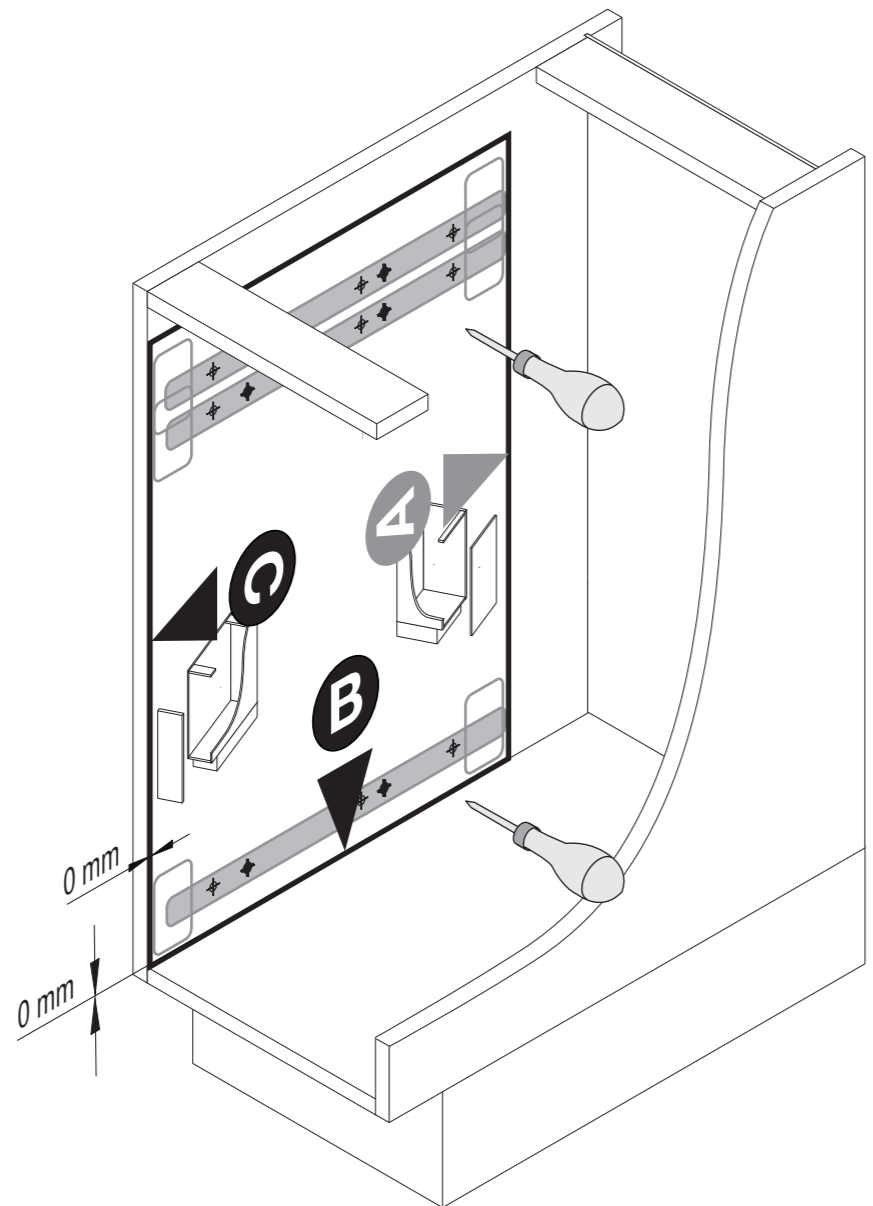

Basket variants:

45 °, Basket versions: right

Cabinet dimensions

Finish

Fitting RAL 9006 silver, clear finish
Baskets chrome or RAL 9006 silver, clear finish

VS SUB® Side 07/2019

VS TAL® Side
VS SUB® Side

07/2019

| | A | B |
|-----|-----|-----|
| 90° | 75 | 123 |
| 50° | 111 | 159 |
| 45° | 103 | 151 |
| 40° | 98 | 146 |
| 35° | 91 | 139 |
| 30° | 85 | 133 |

| | C | D | E |
|----------------|-----|-----|------|
| VS TAL® Side 8 | 916 | 872 | 1788 |
| VS TAL® Side 7 | 805 | 761 | 1566 |
| VS TAL® Side 5 | 615 | 571 | 1186 |
| VS SUB® Side 4 | 705 | | |
| VS SUB® Side 3 | 583 | | |
| VS SUB® Side 2 | 541 | | |
| VS SUB® Side 1 | 449 | | |

| | A | B | B | C | |
|-----|----|----------------|-----|-----|------|
| 90° | 14 | VS TAL® Side 8 | 894 | 907 | 1766 |
| 50° | 28 | VS TAL® Side 7 | 783 | 796 | 1544 |
| 45° | 22 | VS TAL® Side 5 | 593 | 606 | 1164 |
| 40° | 20 | VS SUB® Side 4 | 683 | | |
| 35° | 20 | VS SUB® Side 3 | 561 | | |
| 30° | 17 | VS SUB® Side 2 | 519 | | |
| | | VS SUB® Side 1 | 427 | | |