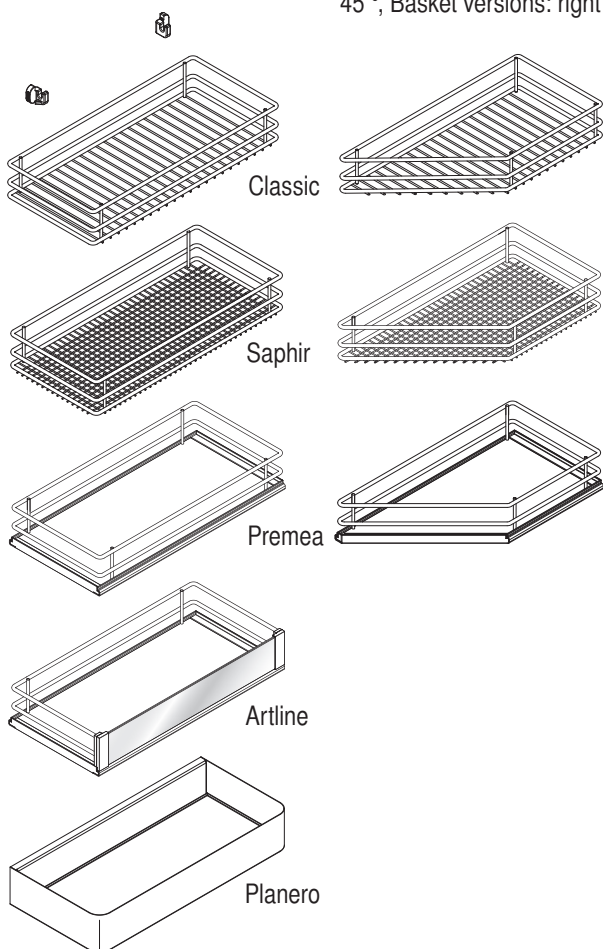

Basket variants:

45 °, Basket versions: right