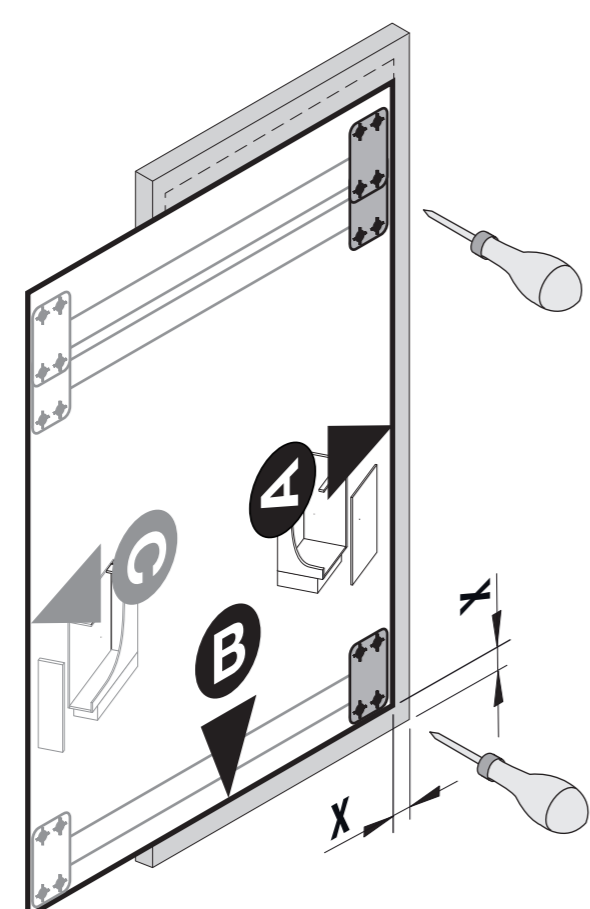

Basket variants:

45 °, Basket versions: right

Cabinet dimensions

Finish

Fitting RAL 9006 silver, clear finish
Baskets chrome or RAL 9006 silver, clear finish

VS SUB® Side 07/2019

VS TAL® Side
VS SUB® Side

07/2019

| | A | B |
|-----|-----|-----|
| 90° | 75 | 123 |
| 50° | 111 | 159 |
| 45° | 103 | 151 |
| 40° | 98 | 146 |
| 35° | 91 | 139 |
| 30° | 85 | 133 |

| | C | D | E |
|----------------|-----|-----|------|
| VS TAL® Side 8 | 916 | 872 | 1788 |
| VS TAL® Side 7 | 805 | 761 | 1566 |
| VS TAL® Side 5 | 615 | 571 | 1186 |
| VS SUB® Side 4 | 705 | | |
| VS SUB® Side 3 | 583 | | |
| VS SUB® Side 2 | 541 | | |
| VS SUB® Side 1 | 449 | | |

| | A | B | B | C | |
|-----|----|----------------|-----|-----|------|
| 90° | 14 | VS TAL® Side 8 | 894 | 907 | 1766 |
| 50° | 28 | VS TAL® Side 7 | 783 | 796 | 1544 |
| 45° | 22 | VS TAL® Side 5 | 593 | 606 | 1164 |
| 40° | 20 | VS SUB® Side 4 | 683 | | |
| 35° | 20 | VS SUB® Side 3 | 561 | | |
| 30° | 17 | VS SUB® Side 2 | 519 | | |
| | | VS SUB® Side 1 | 427 | | |