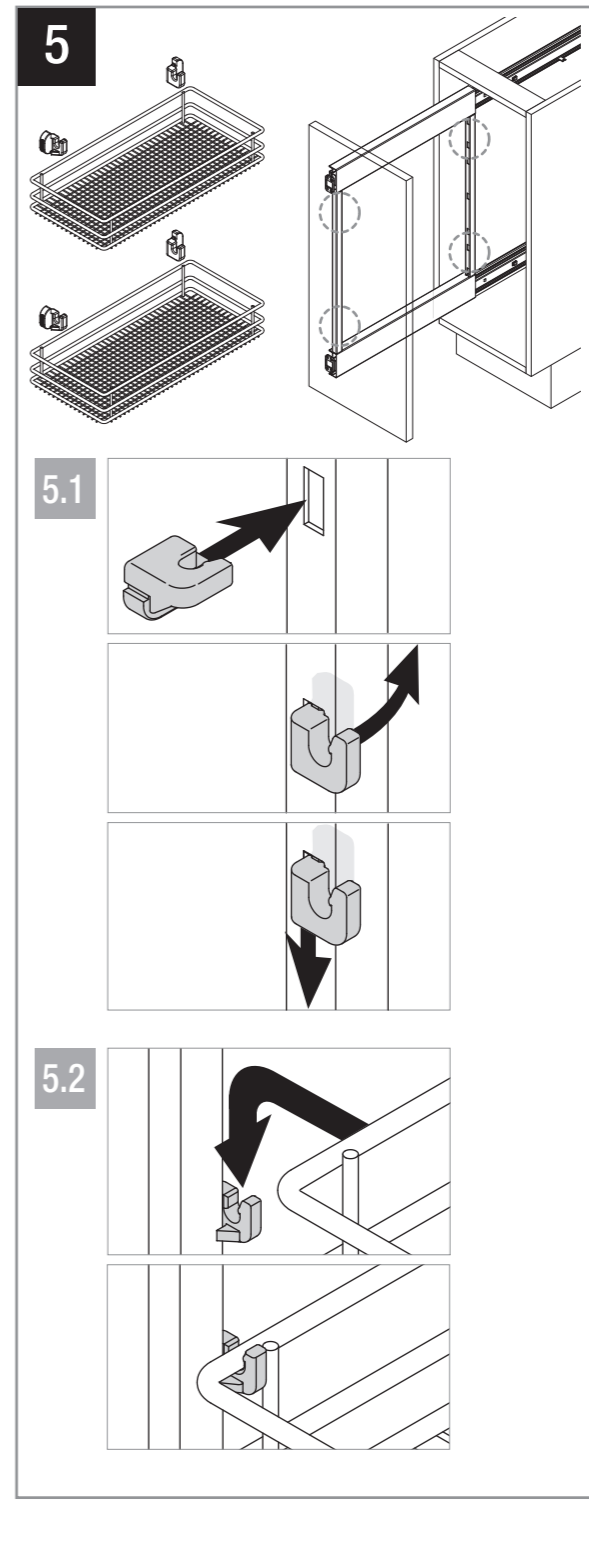

VS SUB[®] Side

VS TAL[®] Side

Installation dimensions:

Heights

| | | |
|---------------|----------|------------------------|
| VS SUB Side 1 | 485 mm | (2 baskets) |
| VS SUB Side 2 | 577 mm | (2 baskets) |
| VS SUB Side 3 | 619 mm | (2 baskets) |
| VS SUB Side 4 | 741 mm | (3 baskets) |
| VS TAL Side 5 | 1.222 mm | (4 baskets) (3 slides) |
| VS TAL Side 7 | 1.602 mm | (5 baskets) (3 slides) |
| VS TAL Side 8 | 1.824 mm | (6 baskets) (3 slides) |

Basket dimensions:

| | Basket width | | | Basket depth | | | Basket height | | |
|-----|--------------|------|----------------------------|--------------|------|------|----------------|--------------------------|---------|
| | C150 | C200 | C300 | C150 | C200 | C300 | Classic Saphir | Premea Artline | Planero |
| 90° | 89 | 139 | 220 <i>Planero: 230</i> | 470 | 470 | 470 | 75 | 84 | 80 |
| 45° | 89 | 139 | 220 <i>Planero: 230</i> | 460 | 460 | 458 | 75 | 84 <i>Premea only</i> | |
| 35° | | | 220 <i>Planero: 230</i> | | | 458 | 75 | 84 <i>Premea only</i> | |

| | A | B |
|-----|-----|-----|
| 90° | 75 | 123 |
| 50° | 111 | 159 |
| 45° | 103 | 151 |
| 40° | 98 | 146 |
| 35° | 91 | 139 |
| 30° | 85 | 133 |

| | C | D | E |
|----------------|-----|-----|------|
| VS TAL® Side 8 | 916 | 872 | 1788 |
| VS TAL® Side 7 | 805 | 761 | 1566 |
| VS TAL® Side 5 | 615 | 571 | 1186 |
| VS SUB® Side 4 | 705 | | |
| VS SUB® Side 3 | 583 | | |
| VS SUB® Side 2 | 541 | | |
| VS SUB® Side 1 | 449 | | |

| | A | B | B | C | |
|-----|----|----------------|-----|-----|------|
| 90° | 14 | VS TAL® Side 8 | 894 | 907 | 1766 |
| 50° | 28 | VS TAL® Side 7 | 783 | 796 | 1544 |
| 45° | 22 | VS TAL® Side 5 | 593 | 606 | 1164 |
| 40° | 20 | VS SUB® Side 4 | 683 | | |
| 35° | 20 | VS SUB® Side 3 | 561 | | |
| 30° | 17 | VS SUB® Side 2 | 519 | | |
| | | VS SUB® Side 1 | 427 | | |