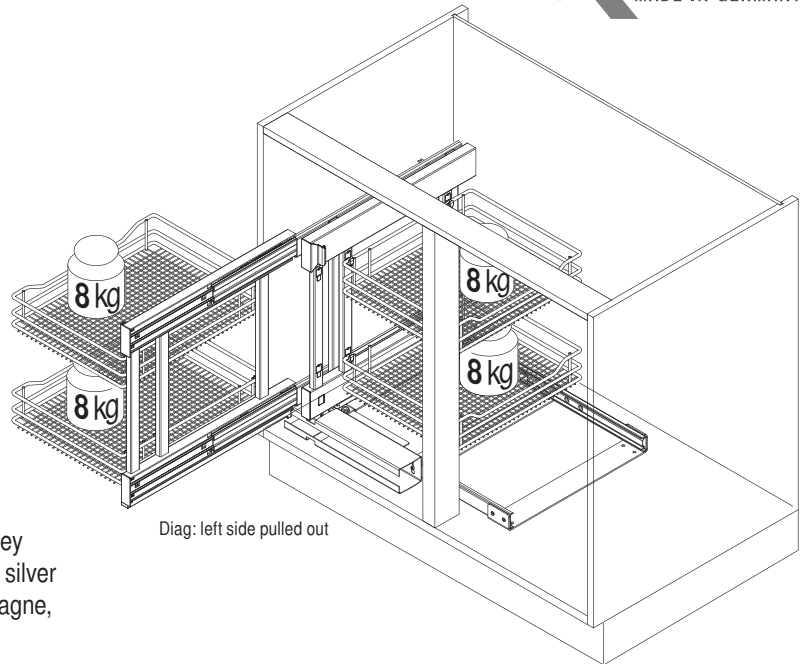

VS COR® Flex 480

pull-out movement

Cabinet dimensions

- External width:** min. 900 - 1200 mm
- Door width:** min. 450 mm
- Internal height:** min. 530 mm

Specifications Full extension with damping

- Fitting:** RAL 9006 silver (clear coat), RAL 9010 white, champagne, lava grey
- Baskets:** Chrome (except Planero), RAL 9006 silver (clear coat), RAL 9010 white, champagne, lava grey

Load capacity of baskets:

- Front baskets 8 kg
- Rear baskets 8 kg

Basket variants:

Cabinet dimensions

	C 900	C 1000	C 1200
B	min. 900	min. 1000	min. 1000
T	min. 450	min. 500	min. 600
W	≥ 411	≥ 461	≥ 561

Basket dimensions (front baskets)

Cabinet	basket width			basket depth			basket height	
	900	1000	1200	900	1000	1200	Classic Saphir	Premea Planero
	280	325	350	415	415	415	75	84

Basket dimensions (rear baskets)

Cabinet	basket width			basket depth			basket height	
	900	1000	1200	900	1000	1200	Classic Saphir	Premea Planero
	280	325	400	375	375	375	75	84

VS COR® Flex 500/550

pull-out movement

Cabinet dimensions

- External width:** min. 900 - 1200 mm
- Door width:** min. 450 mm
- Internal height:** min. 530 mm

Specifications

Full extension with damping

- Fitting:** RAL 9006 silver (clear coat), RAL 9010 white, champagne, lava grey
- Baskets:** Chrome (except Planero), RAL 9006 silver (clear coat), RAL 9010 white, champagne, lava grey