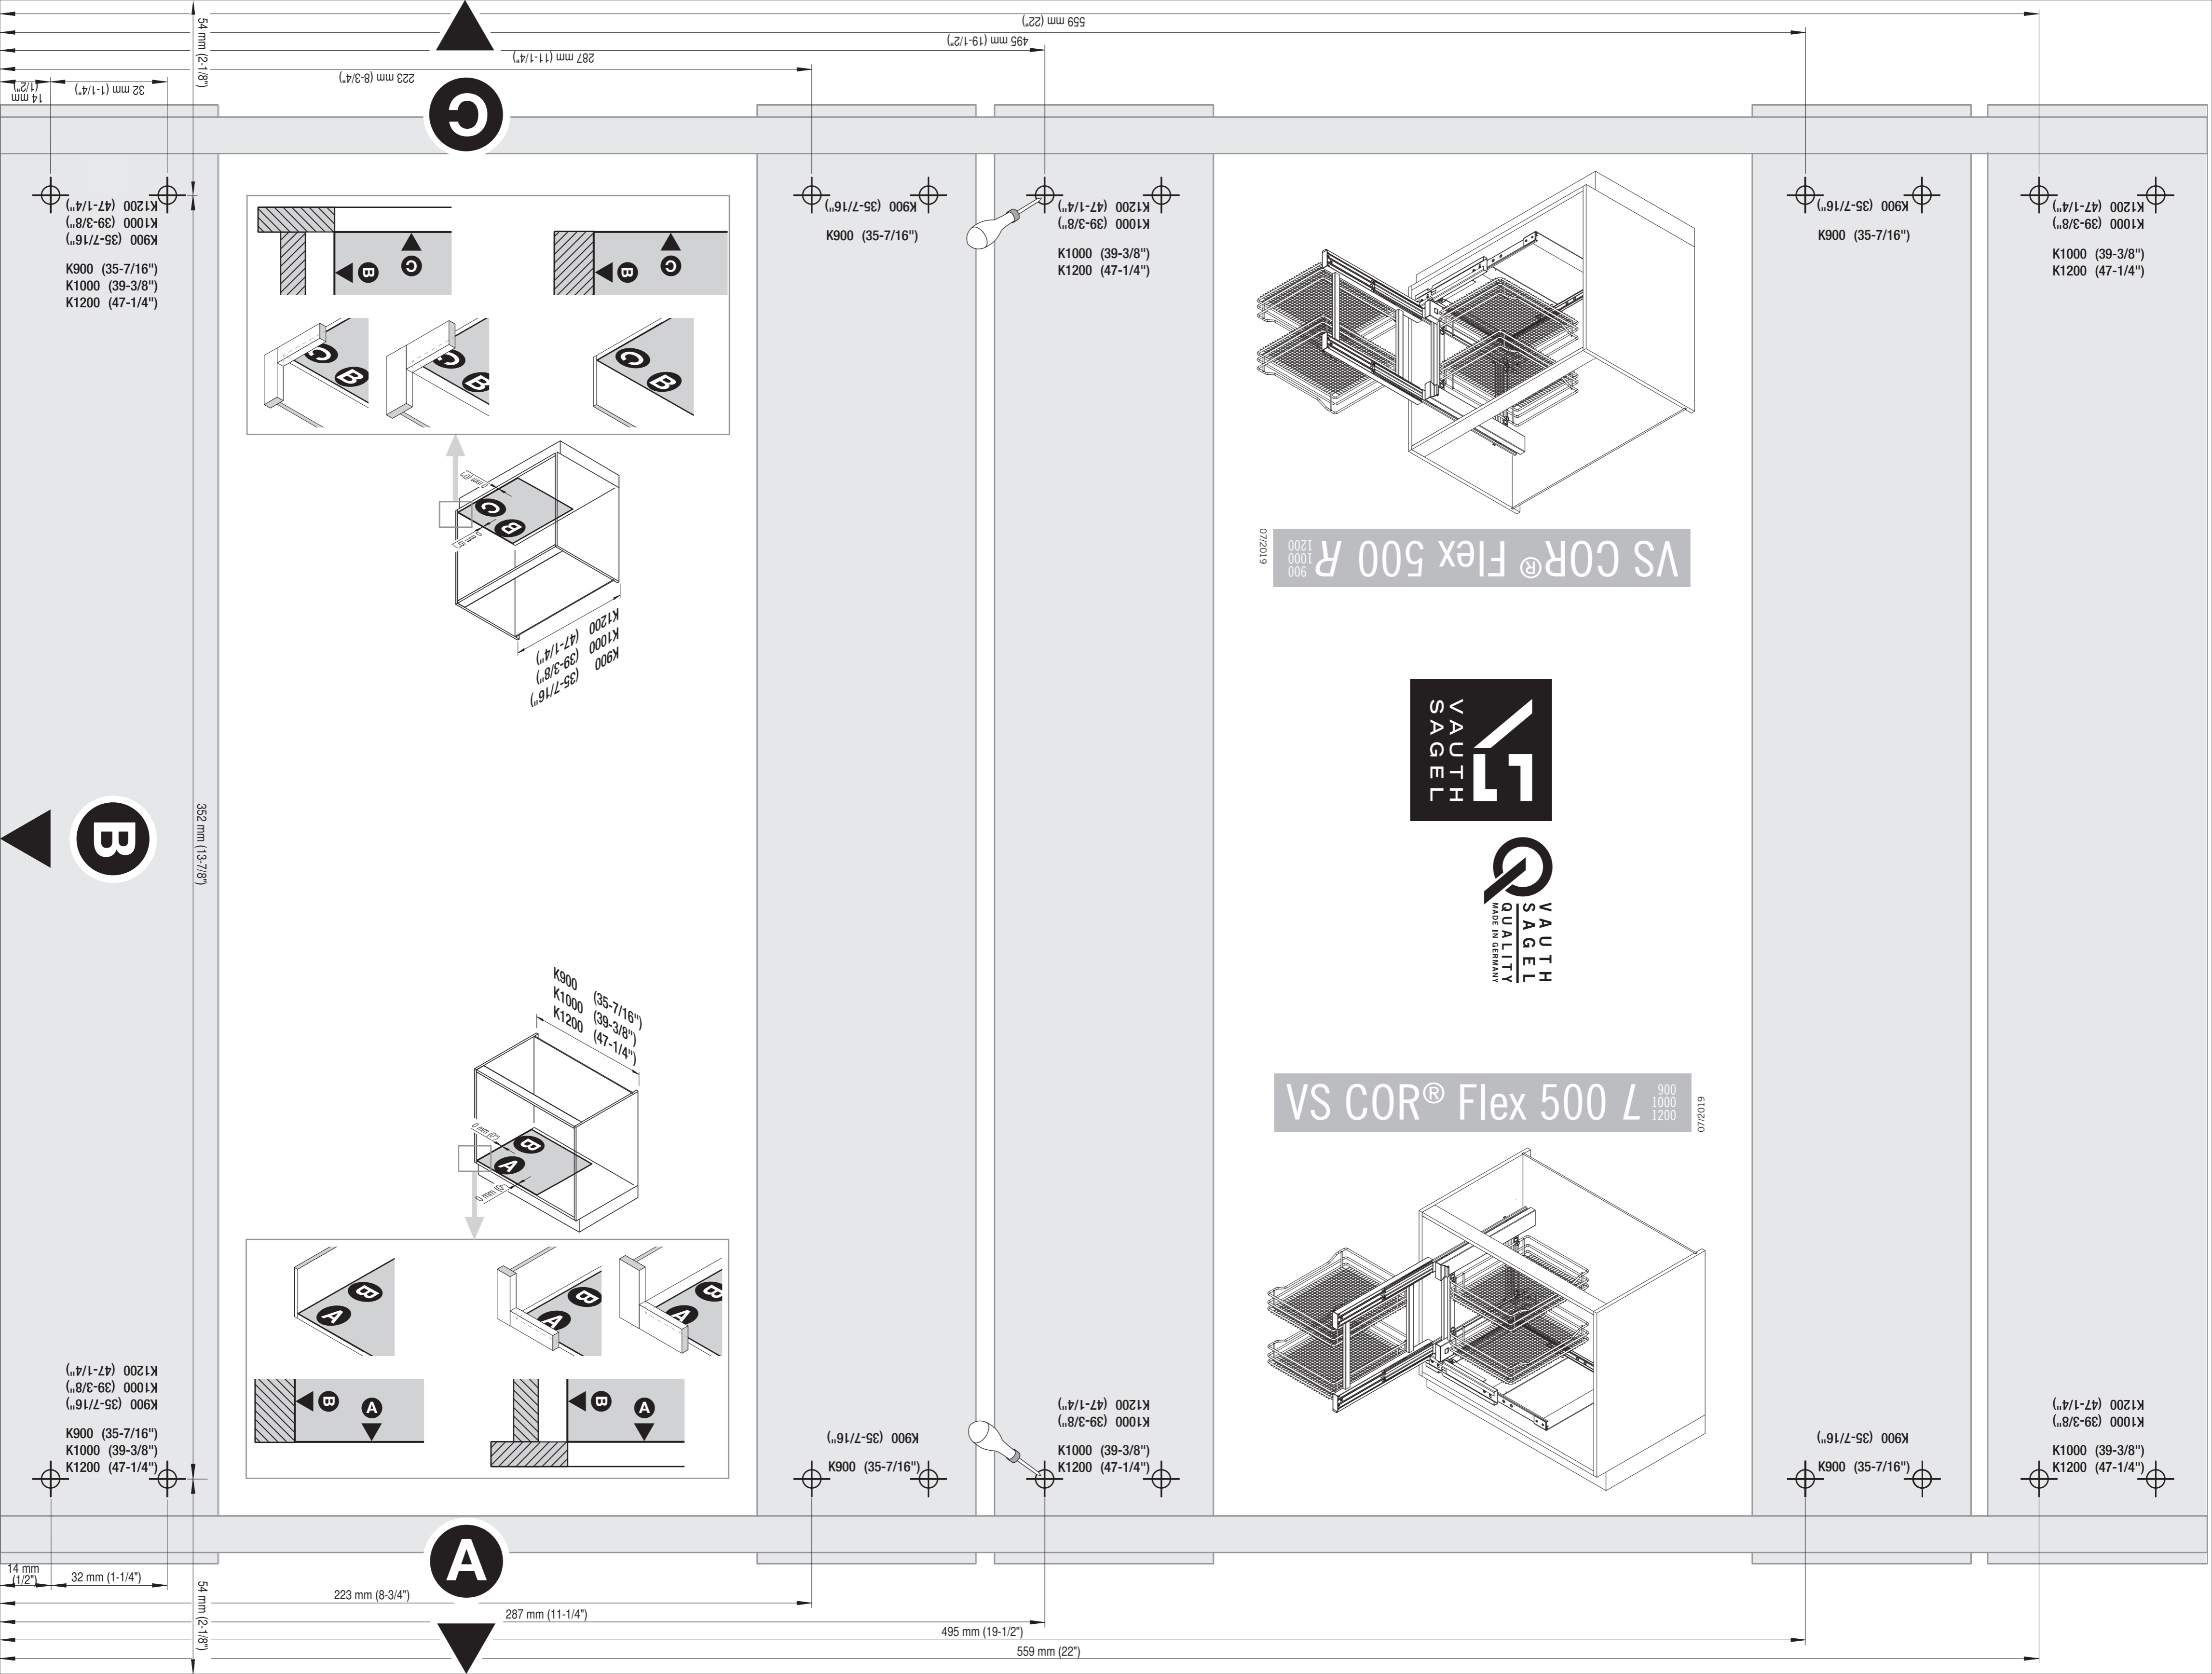

VS COR® Flex 480

pull-out movement

Cabinet dimensions

- External width:** min. 900 - 1200 mm
- Door width:** min. 450 mm
- Internal height:** min. 530 mm

Specifications Full extension with damping

- Fitting:** RAL 9006 silver (clear coat), RAL 9010 white, champagne, lava grey
- Baskets:** Chrome (except Planero), RAL 9006 silver (clear coat), RAL 9010 white, champagne, lava grey

VS COR® Flex 500/550

pull-out movement

Cabinet dimensions

- External width:** min. 900 - 1200 mm
- Door width:** min. 450 mm
- Internal height:** min. 530 mm

Specifications

Full extension with damping

- Fitting:** RAL 9006 silver (clear coat), RAL 9010 white, champagne, lava grey
- Baskets:** Chrome (except Planero), RAL 9006 silver (clear coat), RAL 9010 white, champagne, lava grey

Basket dimensions: (front baskets)

Cabinet	basket width			basket depth			Basket height	
	900	1000	1200	900	1000	1200	Classic Saphir	Premea Planero
	280	350	350	415	415	415	75	84

Basket dimensions: (rear baskets)

Cabinet	basket width			basket depth			Basket height	
	900	1000	1200	900	1000	1200	Classic Saphir	Premea Planero
500	280	325	400	415	415	415	75	84
550				500	500	500		

VAUTH SAGEL
VS COR® Flex 480 L
 900
 1000
 1200
 07/2019