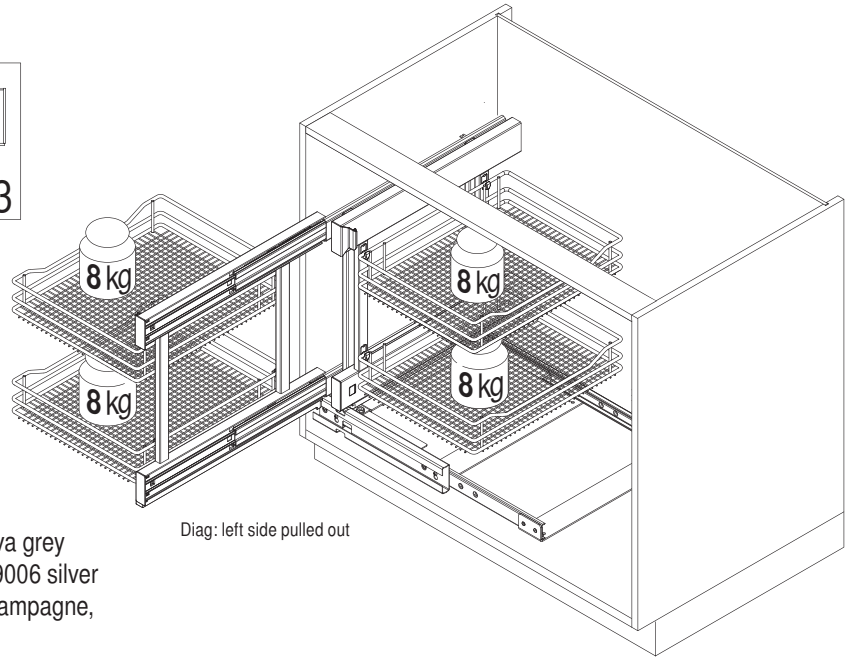

VS COR® Flex 480

pull-out movement

Cabinet dimensions

- External width:** min. 900 - 1200 mm
- Door width:** min. 450 mm
- Internal height:** min. 530 mm

Specifications Full extension with damping

- Fitting:** RAL 9006 silver (clear coat), RAL 9010 white, champagne, lava grey
- Baskets:** Chrome (except Planero), RAL 9006 silver (clear coat), RAL 9010 white, champagne, lava grey

VS COR® Flex 500/550

pull-out movement

Cabinet dimensions

- External width:** min. 900 - 1200 mm
- Door width:** min. 450 mm
- Internal height:** min. 530 mm

Specifications

Full extension with damping

- Fitting:** RAL 9006 silver (clear coat), RAL 9010 white, champagne, lava grey
- Baskets:** Chrome (except Planero), RAL 9006 silver (clear coat), RAL 9010 white, champagne, lava grey

Diag: left side pulled out

Load capacity of baskets:

- Front baskets 8 kg
- Rear baskets 8 kg

Basket variants:

Cabinet dimensions

	C 900	C 1000	C 1200
B	min. 900	min. 1000	min. 1000
T	min. 450	min. 500	min. 600
W	≥ 381	≥ 445	≥ 521

Basket dimensions: (front baskets)

Cabinet	basket width			basket depth			Basket height	
	900	1000	1200	900	1000	1200	Classic Saphir	Premea Planero
	280	350	350	415	415	415	75	84

Basket dimensions: (rear baskets)