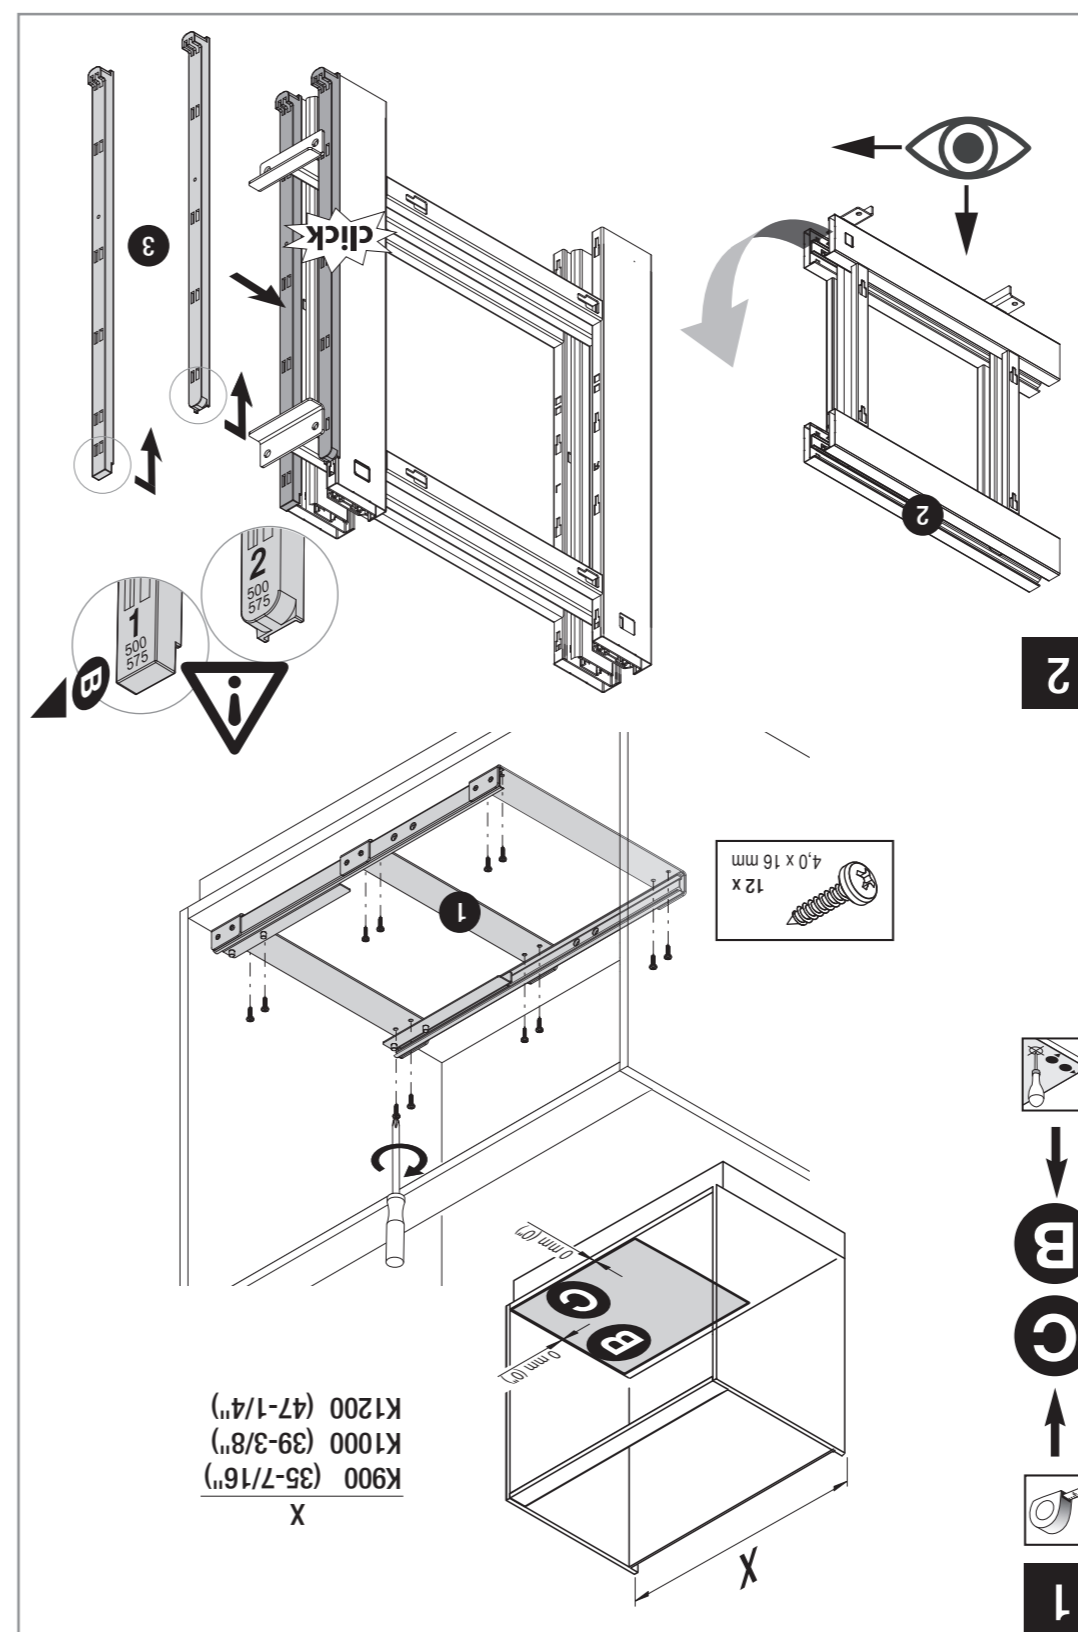

VS COR® Flex 480

pull-out movement

Cabinet dimensions

- External width:** min. 900 - 1200 mm
- Door width:** min. 450 mm
- Internal height:** min. 530 mm

Specifications Full extension with damping

- Fitting:** RAL 9006 silver (clear coat), RAL 9010 white, champagne, lava grey
- Baskets:** Chrome (except Planero), RAL 9006 silver (clear coat), RAL 9010 white, champagne, lava grey

VS COR® Flex 500/550

pull-out movement

Cabinet dimensions

- External width:** min. 900 - 1200 mm
- Door width:** min. 450 mm
- Internal height:** min. 530 mm

Specifications

Full extension with damping

- Fitting:** RAL 9006 silver (clear coat), RAL 9010 white, champagne, lava grey
- Baskets:** Chrome (except Planero), RAL 9006 silver (clear coat), RAL 9010 white, champagne, lava grey

Cabinet	basket width			basket depth			Basket height	
	900	1000	1200	900	1000	1200	Classic Saphir	Premea Planero
500	280	325	400	415	415	415	75	84
550				500	500	500		

VAUTH SAGEL
VS COR® Flex 480 L
 900
 1000
 1200
 07/2019