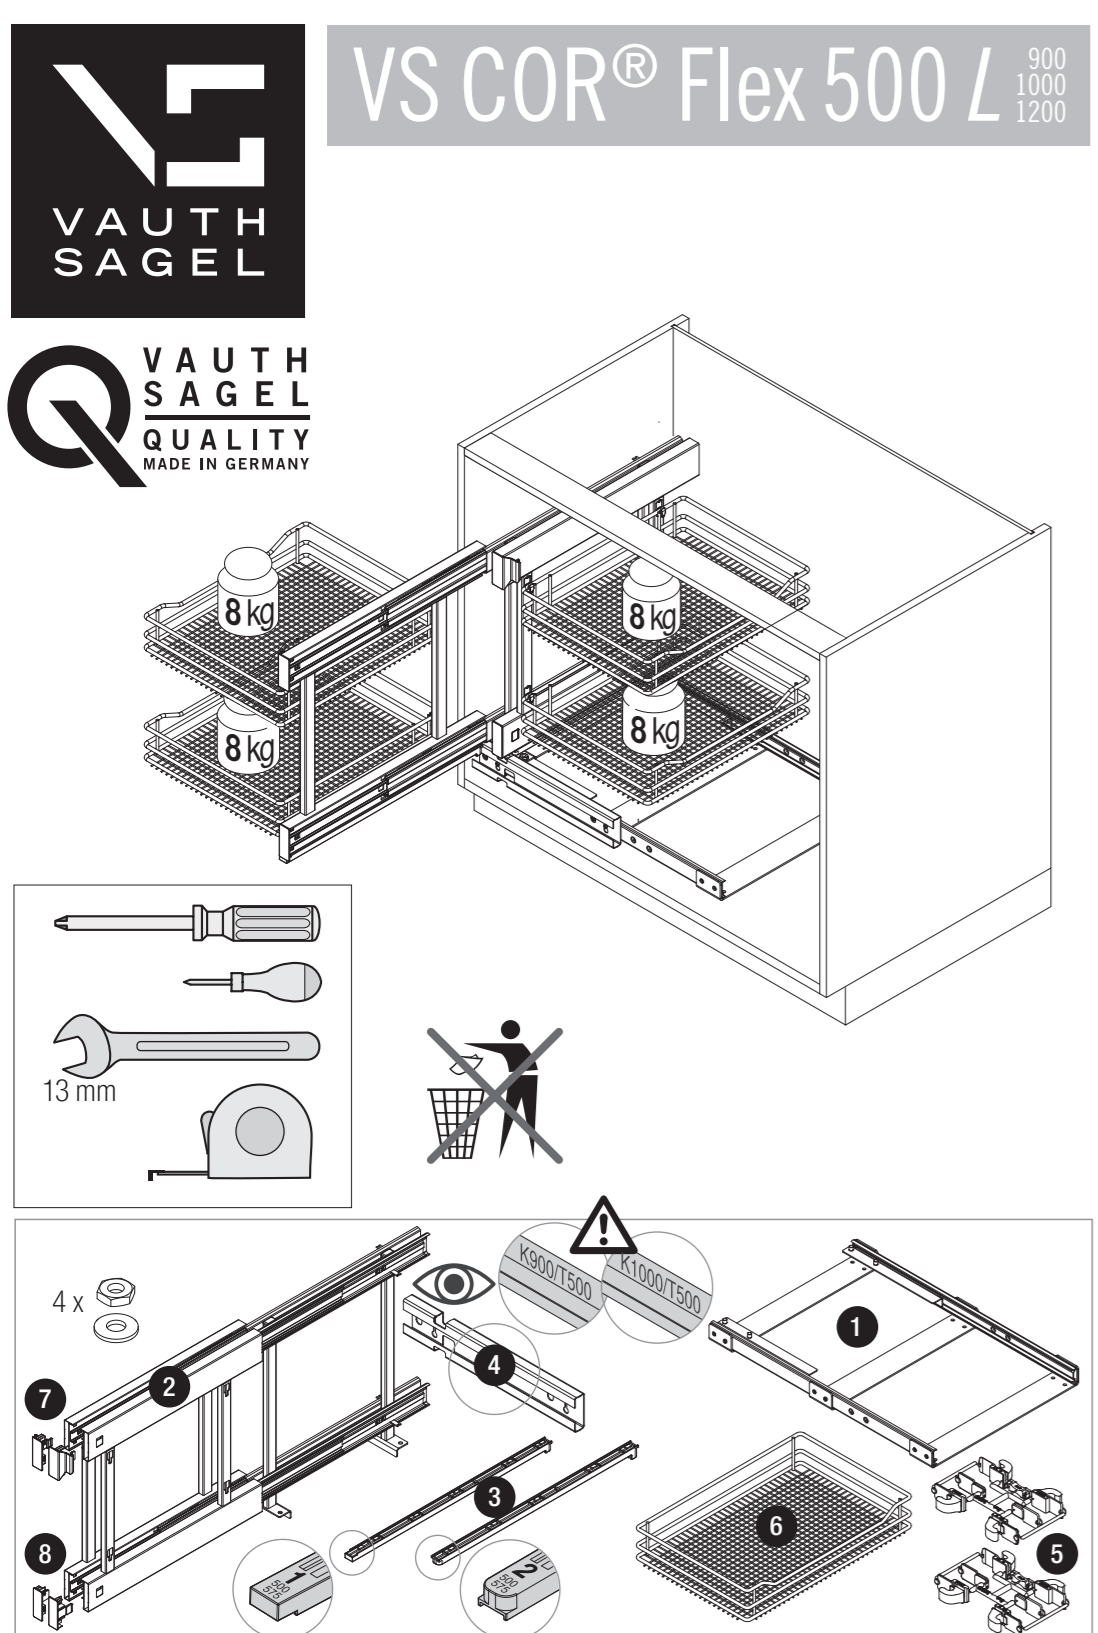

07/2019
900
1000
1200
VS COR® Flex 500 R

VAUTH SAGEL
VS COR® Flex 500 L
900
1000
1200
07/2019