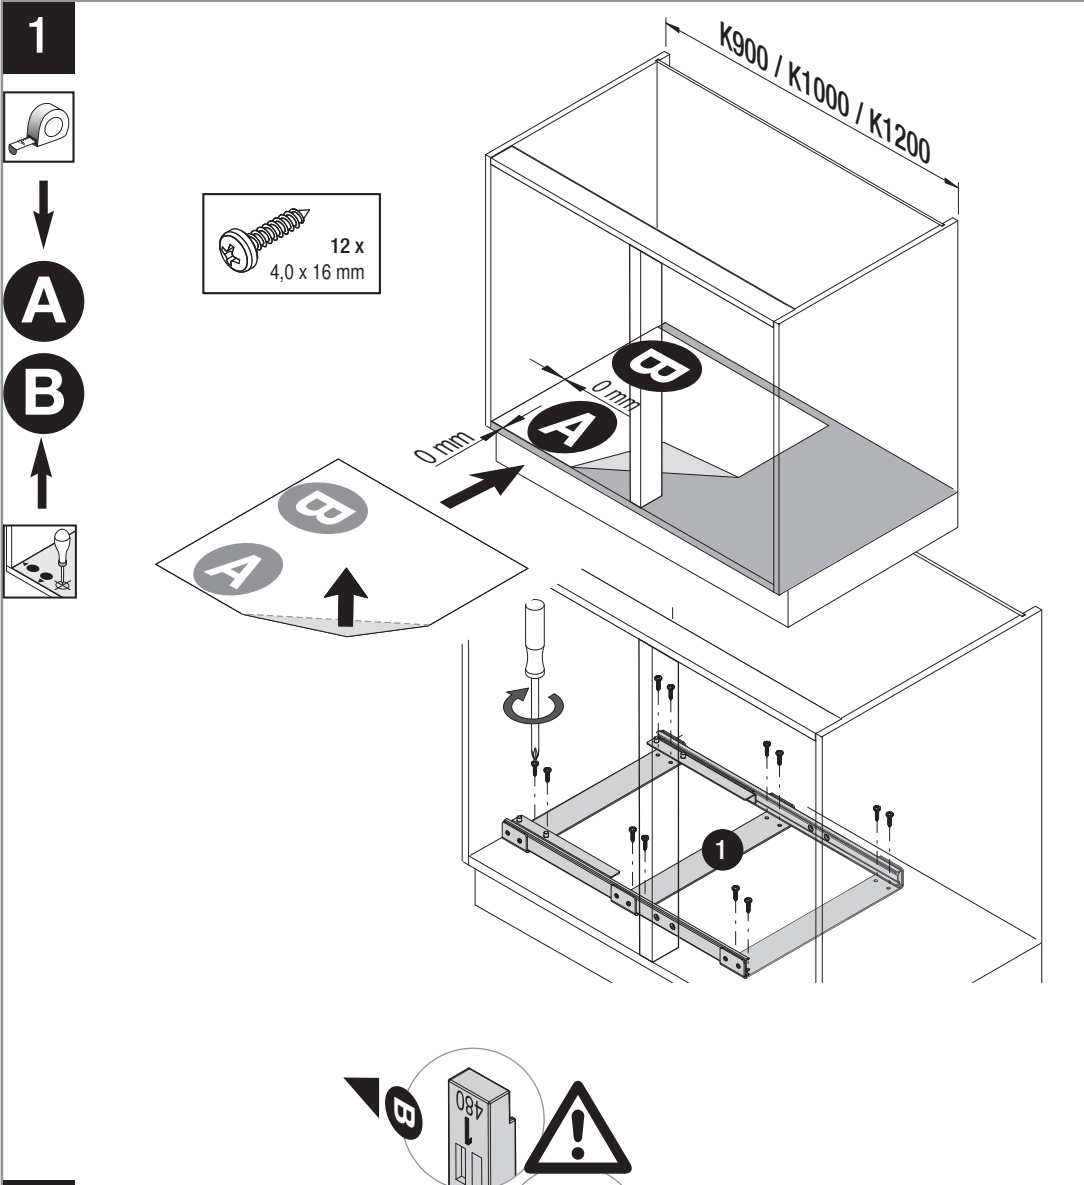

VS COR® Flex 500/550

pull-out movement

Cabinet dimensions

- External width:** min. 900 - 1200 mm
- Door width:** min. 450 mm
- Internal height:** min. 530 mm

Specifications

Full extension with damping

- Fitting:** RAL 9006 silver (clear coat), RAL 9010 white, champagne, lava grey
- Baskets:** Chrome (except Planero), RAL 9006 silver (clear coat), RAL 9010 white, champagne, lava grey

Basket dimensions: (front baskets)

Cabinet	basket width			basket depth			Basket height	
	900	1000	1200	900	1000	1200	Classic Saphir	Premea Planero
	280	350	350	415	415	415	75	84

Basket dimensions: (rear baskets)

Cabinet	basket width			basket depth			Basket height	
	900	1000	1200	900	1000	1200	Classic Saphir	Premea Planero
500	280	325	400	415	415	415	75	84
550				500	500	500		

VAUTH SAGEL
VS COR® Flex 480 L
 900
 1000
 1200
 07/2019