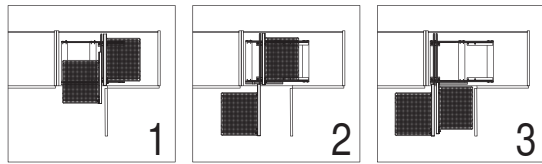

VS COR® Flex 480

pull-out movement

Cabinet dimensions

- External width:** min. 900 - 1200 mm
- Door width:** min. 450 mm
- Internal height:** min. 530 mm

Specifications Full extension with damping

- Fitting:** RAL 9006 silver (clear coat), RAL 9010 white, champagne, lava grey
- Baskets:** Chrome (except Planero), RAL 9006 silver (clear coat), RAL 9010 white, champagne, lava grey

Load capacity of baskets:

- Front baskets 8 kg
- Rear baskets 8 kg

Basket variants:

Cabinet dimensions

	C 900	C 1000	C 1200
B	min. 900	min. 1000	min. 1000
T	min. 450	min. 500	min. 600
W	≥ 411	≥ 461	≥ 561

Basket dimensions (front baskets)

Cabinet	basket width			basket depth			basket height	
	900	1000	1200	900	1000	1200	Classic Saphir	Premea Planero
	280	325	350	415	415	415	75	84

Basket dimensions (rear baskets)

Cabinet	basket width			basket depth			basket height	
	900	1000	1200	900	1000	1200	Classic Saphir	Premea Planero
	280	325	400	375	375	375	75	84

VS COR® Flex 500/550

pull-out movement

Cabinet dimensions

- External width:** min. 900 - 1200 mm
- Door width:** min. 450 mm
- Internal height:** min. 530 mm

Specifications

Full extension with damping

- Fitting:** RAL 9006 silver (clear coat), RAL 9010 white, champagne, lava grey
- Baskets:** Chrome (except Planero), RAL 9006 silver (clear coat), RAL 9010 white, champagne, lava grey