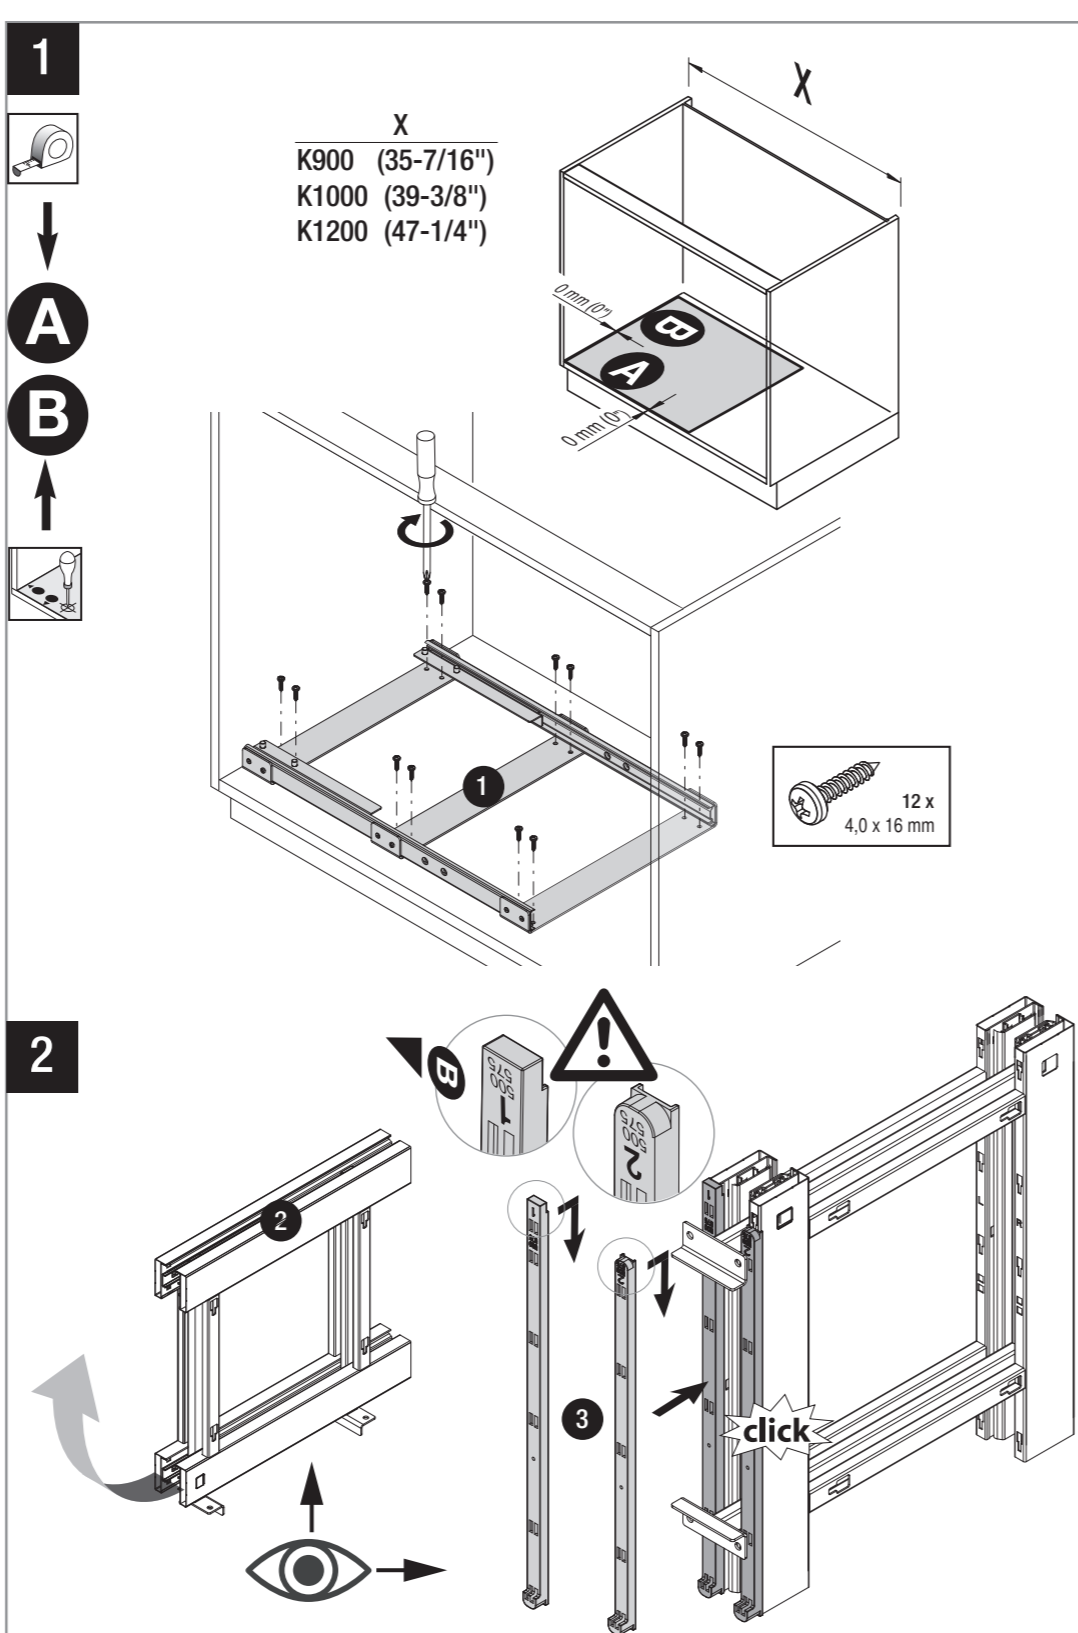

07/2019
900
1000
1200
VS COR® Flex 500 R

VAUTH SAGEL
VS COR® Flex 500 L
900
1000
1200
07/2019