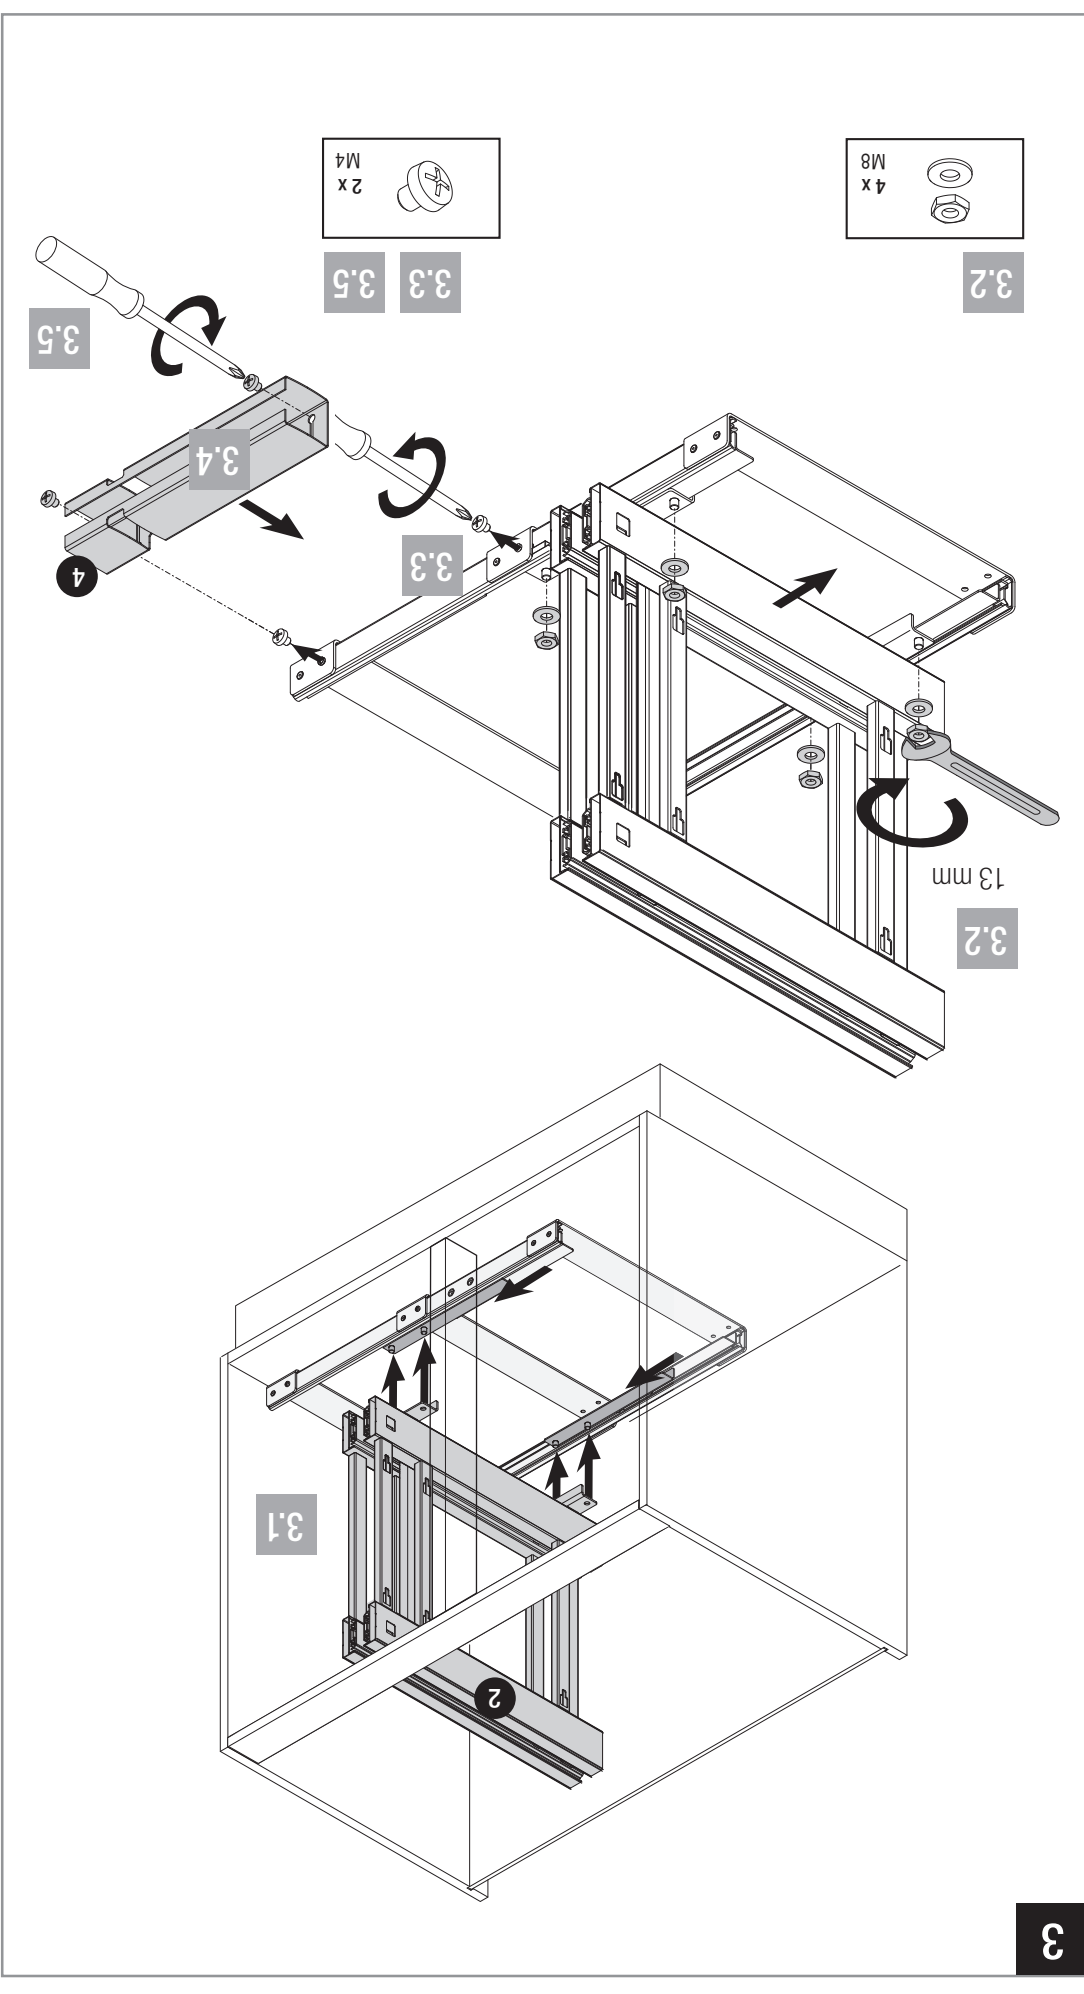

VAUTH SAGEL
VS COR® Flex 480 L
900
1000
1200
07/2019