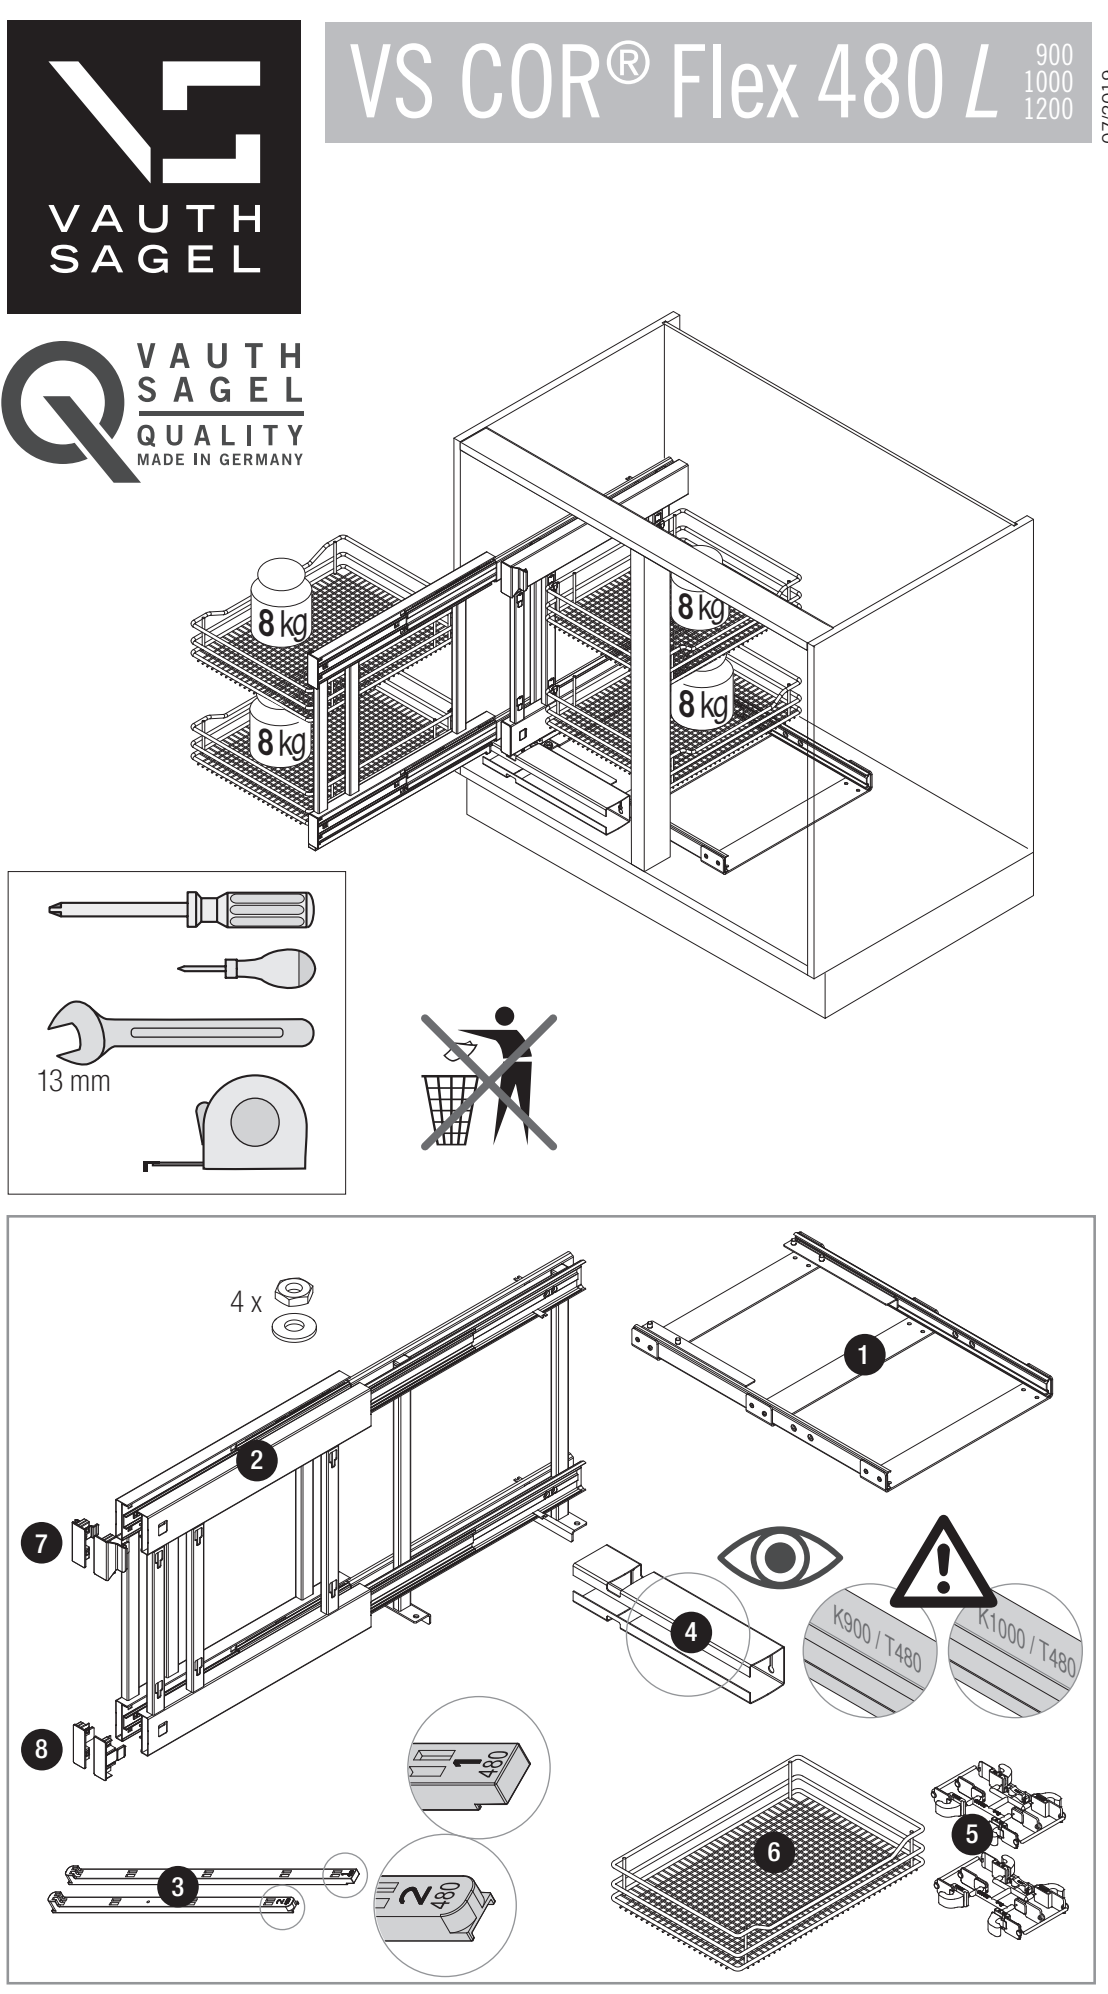

VAUTH SAGEL
VS COR® Flex 480 L
900
1000
1200
07/2019