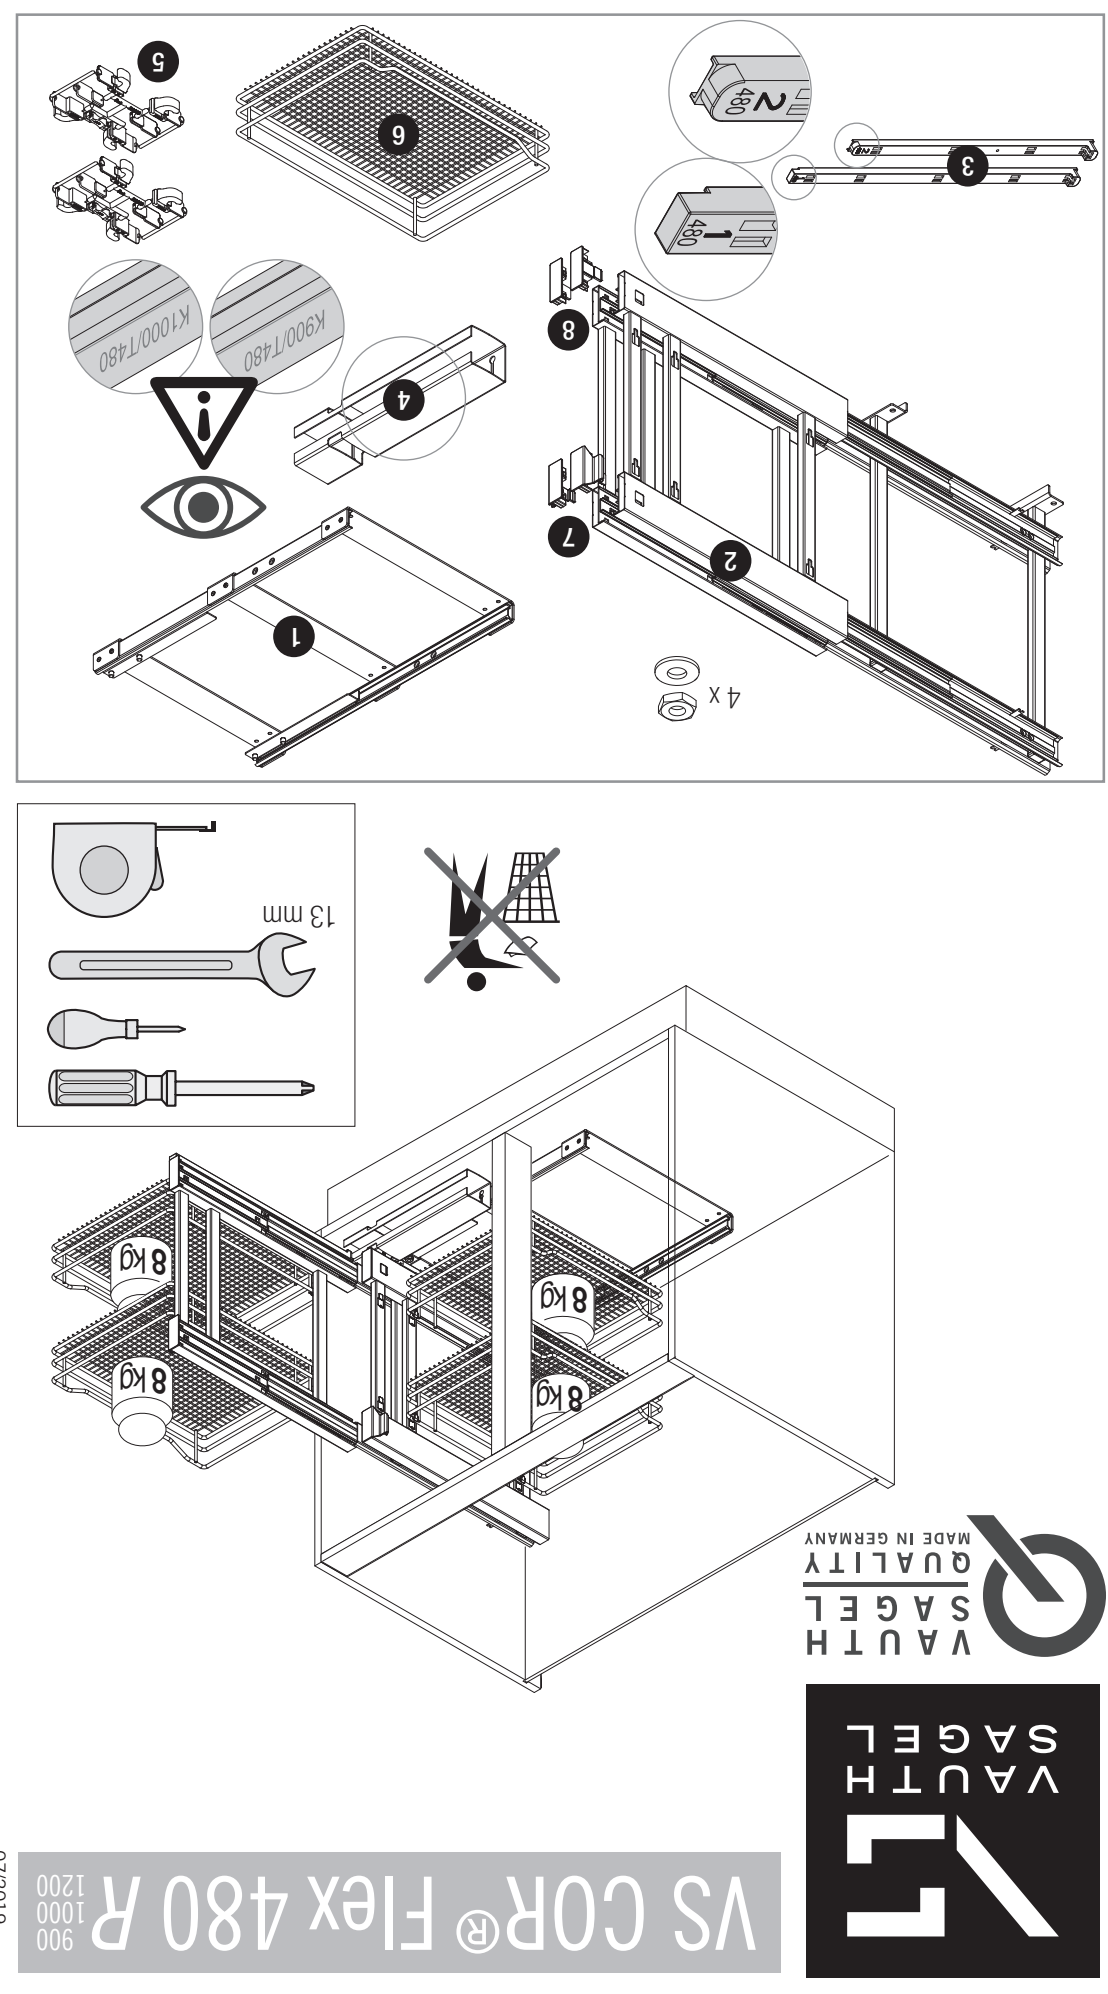

VAUTH SAGEL
VS COR® Flex 480 L
900
1000
1200
07/2019