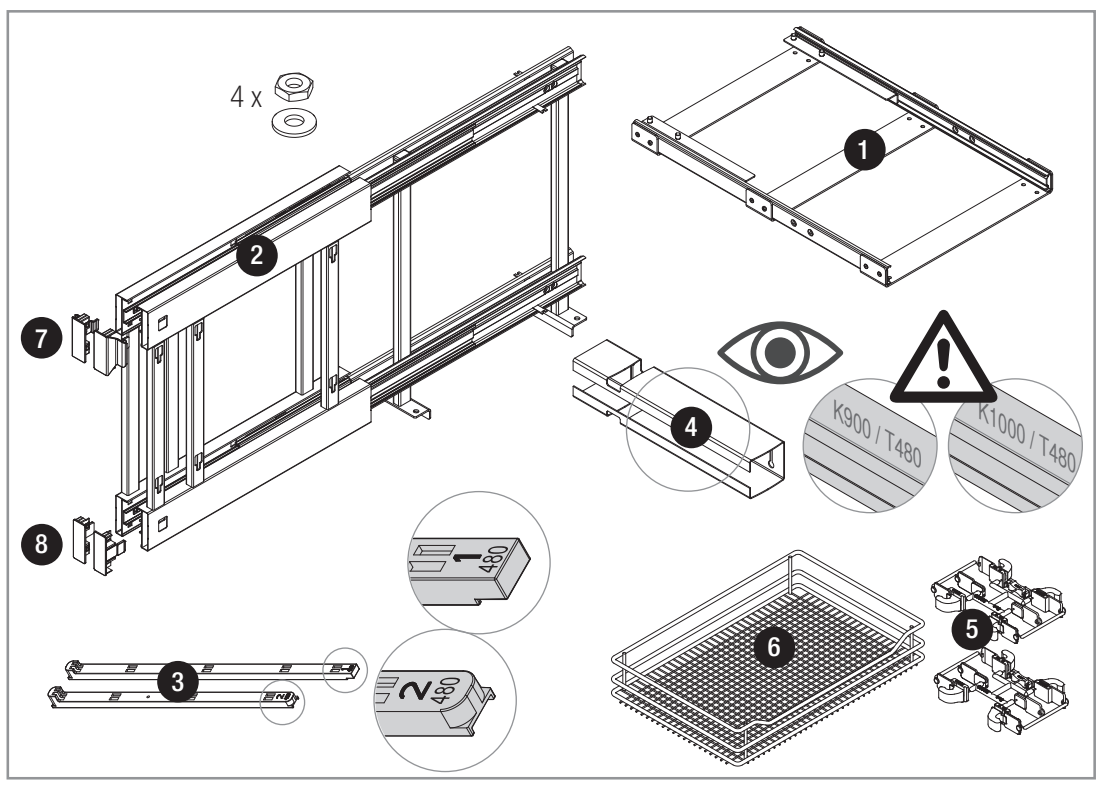

VS COR® Flex 500/550

pull-out movement

Cabinet dimensions

- External width:** min. 900 - 1200 mm
- Door width:** min. 450 mm
- Internal height:** min. 530 mm

Specifications

Full extension with damping

- Fitting:** RAL 9006 silver (clear coat), RAL 9010 white, champagne, lava grey
- Baskets:** Chrome (except Planero), RAL 9006 silver (clear coat), RAL 9010 white, champagne, lava grey

Basket dimensions: (front baskets)

Cabinet	basket width			basket depth			Basket height	
	900	1000	1200	900	1000	1200	Classic Saphir	Premea Planero
	280	350	350	415	415	415	75	84

Basket dimensions: (rear baskets)

Cabinet	basket width			basket depth			Basket height	
	900	1000	1200	900	1000	1200	Classic Saphir	Premea Planero
500	280	325	400	415	415	415	75	84
550				500	500	500		

VAUTH SAGEL
VS COR® Flex 480 L
 900
 1000
 1200
 07/2019