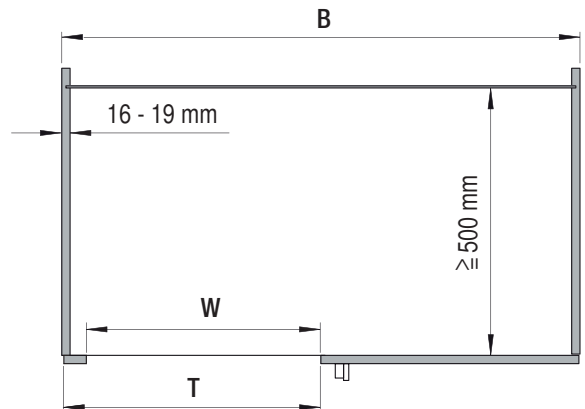

VS COR® Flex 480

pull-out movement

Cabinet dimensions

- External width:** min. 900 - 1200 mm
- Door width:** min. 450 mm
- Internal height:** min. 530 mm

Specifications Full extension with damping

- Fitting:** RAL 9006 silver (clear coat), RAL 9010 white, champagne, lava grey
- Baskets:** Chrome (except Planero), RAL 9006 silver (clear coat), RAL 9010 white, champagne, lava grey

VS COR® Flex 500/550

pull-out movement

Cabinet dimensions

- External width:** min. 900 - 1200 mm
- Door width:** min. 450 mm
- Internal height:** min. 530 mm

Specifications

Full extension with damping

- Fitting:** RAL 9006 silver (clear coat), RAL 9010 white, champagne, lava grey
- Baskets:** Chrome (except Planero), RAL 9006 silver (clear coat), RAL 9010 white, champagne, lava grey

Diag: left side pulled out

Load capacity of baskets:

- Front baskets 8 kg
- Rear baskets 8 kg

Basket variants:

Cabinet dimensions

	C 900	C 1000	C 1200
B	min. 900	min. 1000	min. 1000
T	min. 450	min. 500	min. 600
W	≥ 381	≥ 445	≥ 521

Basket dimensions: (front baskets)

Cabinet	basket width			basket depth			Basket height	
	900	1000	1200	900	1000	1200	Classic Saphir	Premea Planero
	280	350	350	415	415	415	75	84

Basket dimensions: (rear baskets)