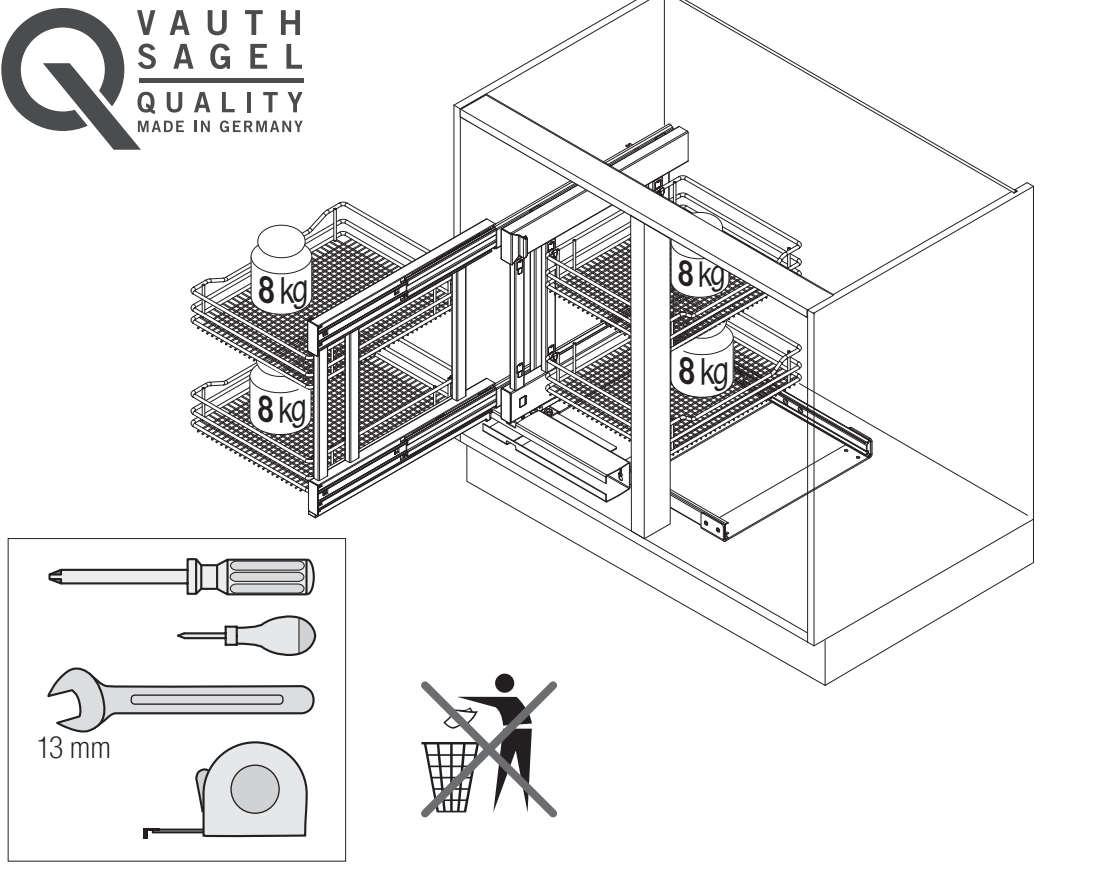

VS COR® Flex 480

pull-out movement

Cabinet dimensions

- External width:** min. 900 - 1200 mm
- Door width:** min. 450 mm
- Internal height:** min. 530 mm

Specifications Full extension with damping

- Fitting:** RAL 9006 silver (clear coat), RAL 9010 white, champagne, lava grey
- Baskets:** Chrome (except Planero), RAL 9006 silver (clear coat), RAL 9010 white, champagne, lava grey

VS COR® Flex 500/550

pull-out movement

Cabinet dimensions

- External width:** min. 900 - 1200 mm
- Door width:** min. 450 mm
- Internal height:** min. 530 mm

Specifications

Full extension with damping

- Fitting:** RAL 9006 silver (clear coat), RAL 9010 white, champagne, lava grey
- Baskets:** Chrome (except Planero), RAL 9006 silver (clear coat), RAL 9010 white, champagne, lava grey

Basket dimensions: (front baskets)

Cabinet	basket width			basket depth			Basket height	
	900	1000	1200	900	1000	1200	Classic Saphir	Premea Planero
	280	350	350	415	415	415	75	84

Basket dimensions: (rear baskets)

Cabinet	basket width			basket depth			Basket height	
	900	1000	1200	900	1000	1200	Classic Saphir	Premea Planero
500	280	325	400	415	415	415	75	84
550				500	500	500		

VAUTH SAGEL
VS COR® Flex 480 L
 900
 1000
 1200
 07/2019