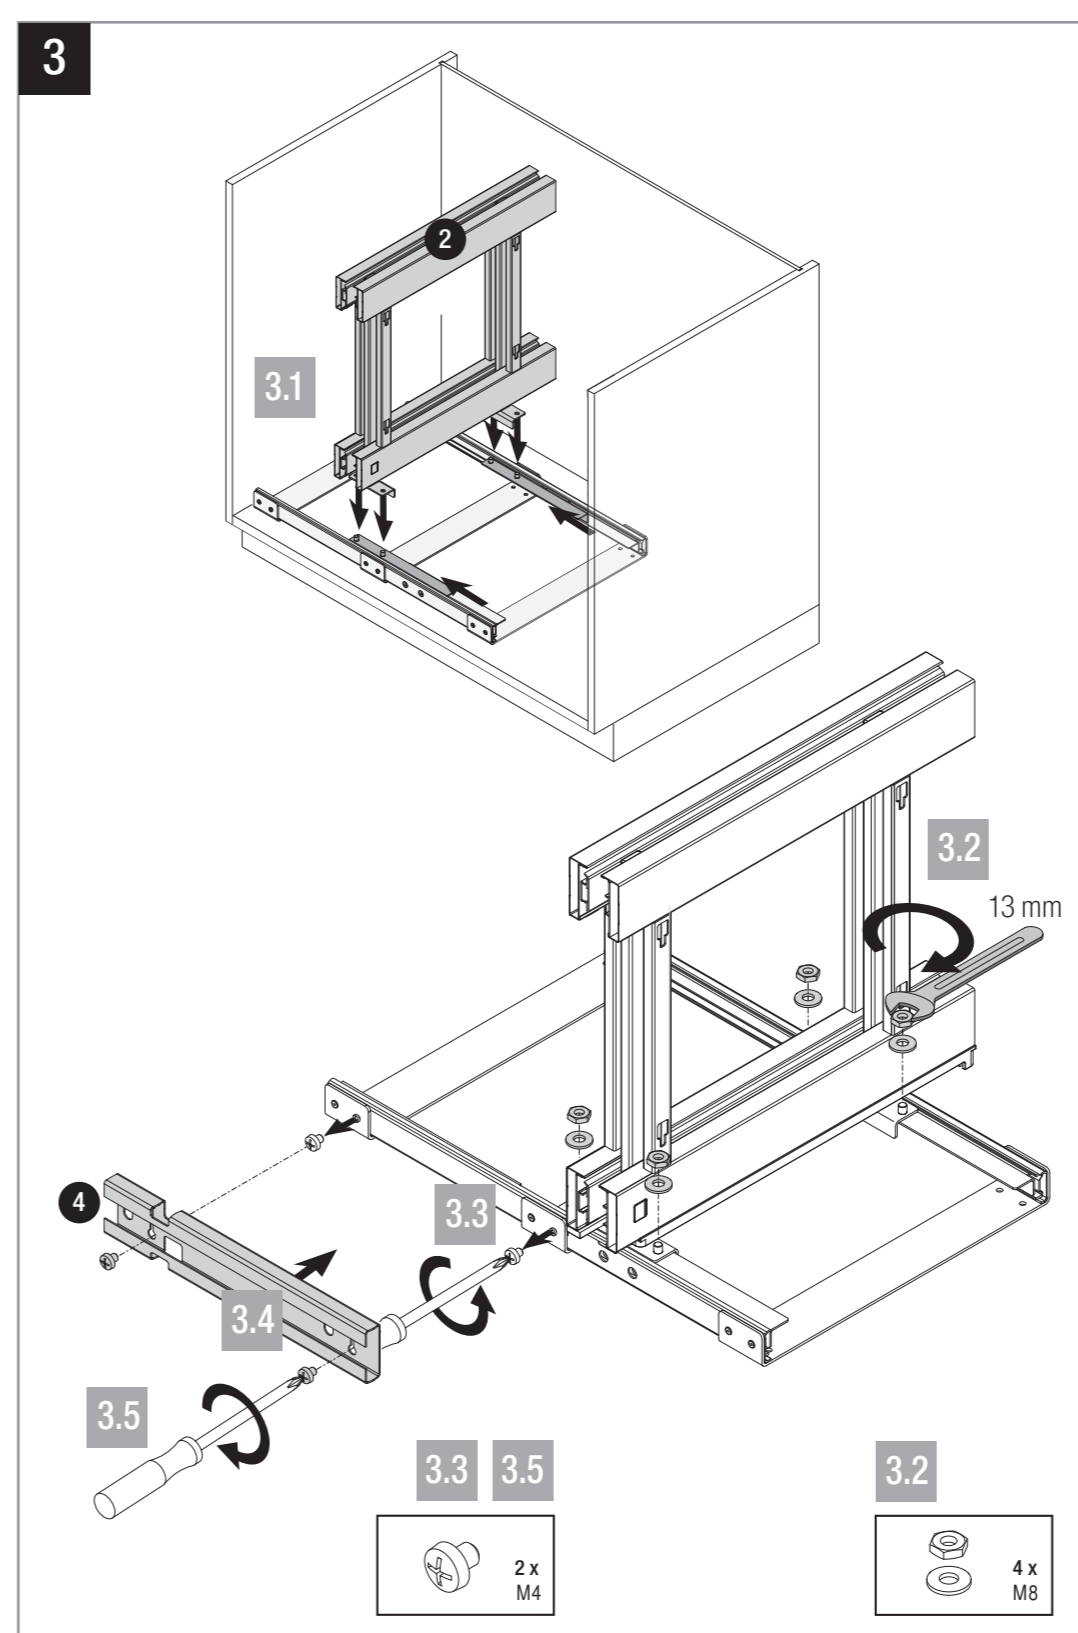

07/2019
900
1000
1200
VS COR® Flex 500 R

VAUTH SAGEL
VS COR® Flex 500 L
900
1000
1200
07/2019