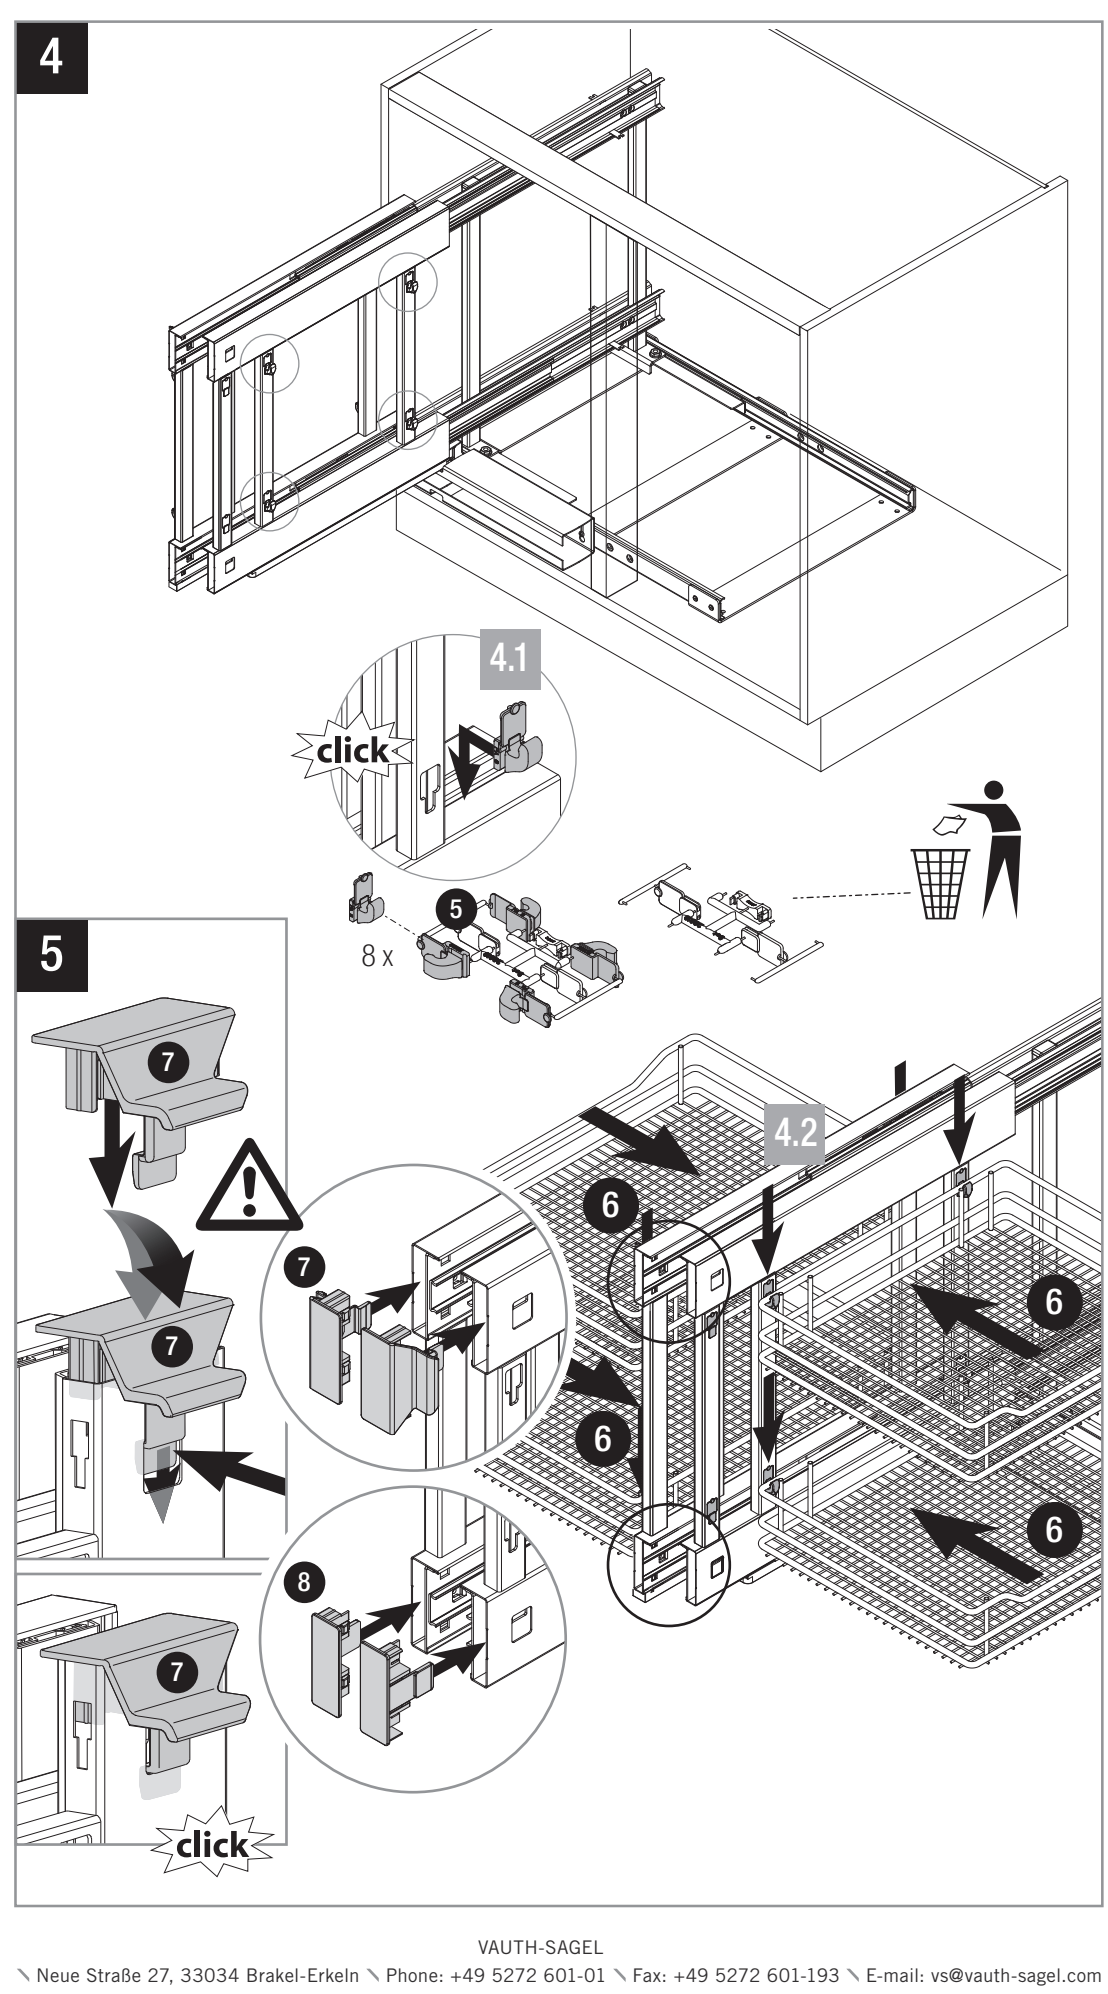

VAUTH SAGEL
VS COR® Flex 480 L
900
1000
1200
07/2019