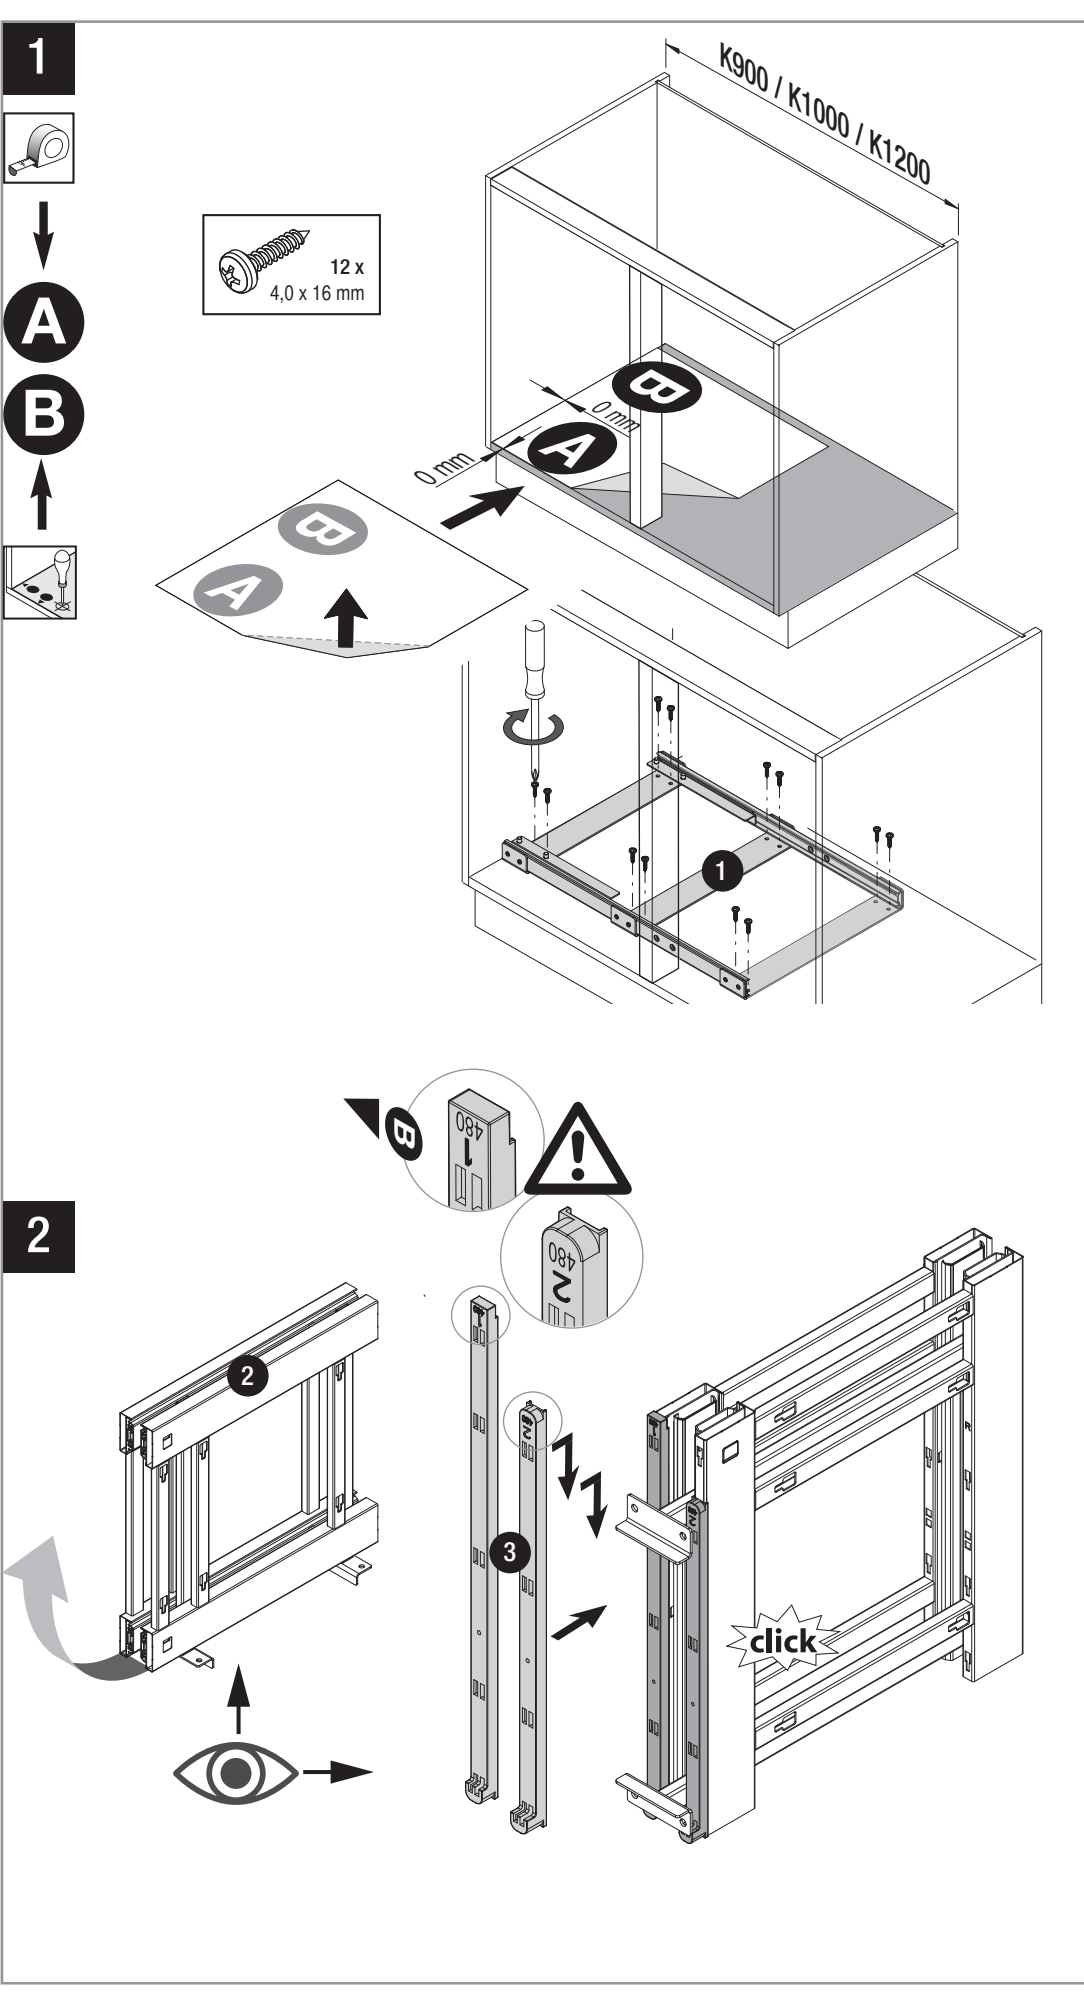

VAUTH SAGEL
VS COR® Flex 480 L
900
1000
1200
07/2019