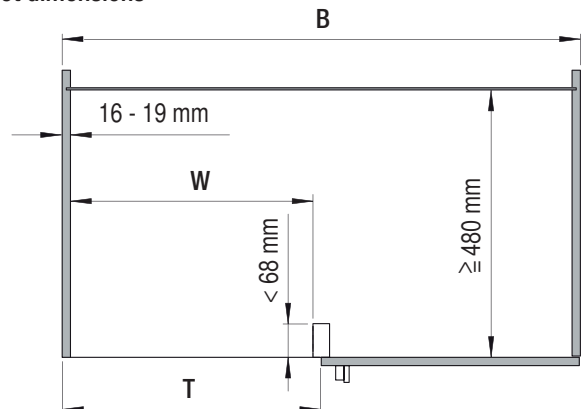

Cabinet dimensions

	C 900	C 1000	C 1200
B	min. 900	min. 1000	min. 1000
T	min. 450	min. 500	min. 600
W	≥ 411	≥ 461	≥ 561

Basket dimensions (front baskets)

Cabinet	basket width			basket depth			basket height	
	900	1000	1200	900	1000	1200	Classic Saphir	Premea Planero
	280	325	350	415	415	415	75	84

Basket dimensions (rear baskets)

Cabinet	basket width			basket depth			basket height	
	900	1000	1200	900	1000	1200	Classic Saphir	Premea Planero
	280	325	400	375	375	375	75	84