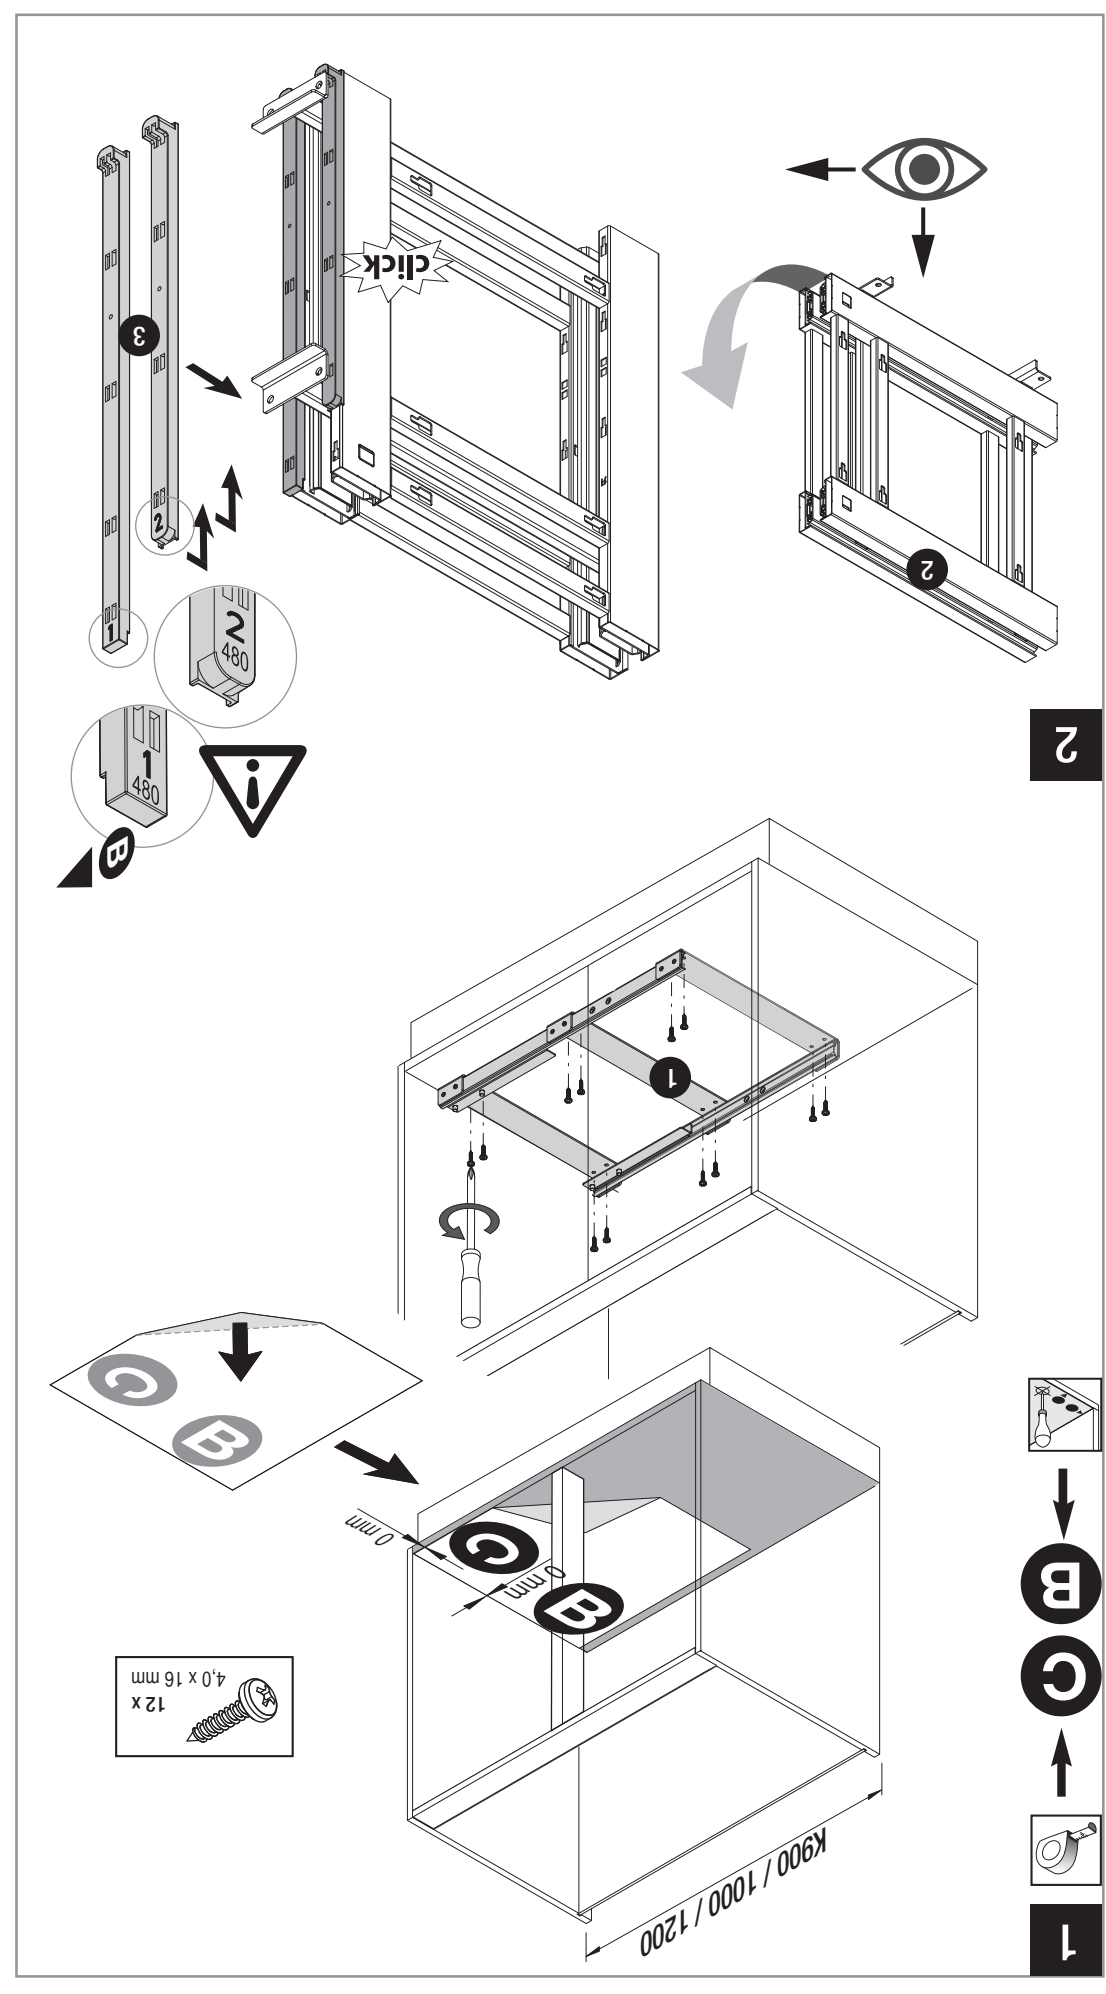

VAUTH SAGEL
VS COR® Flex 480 L
900
1000
1200
07/2019