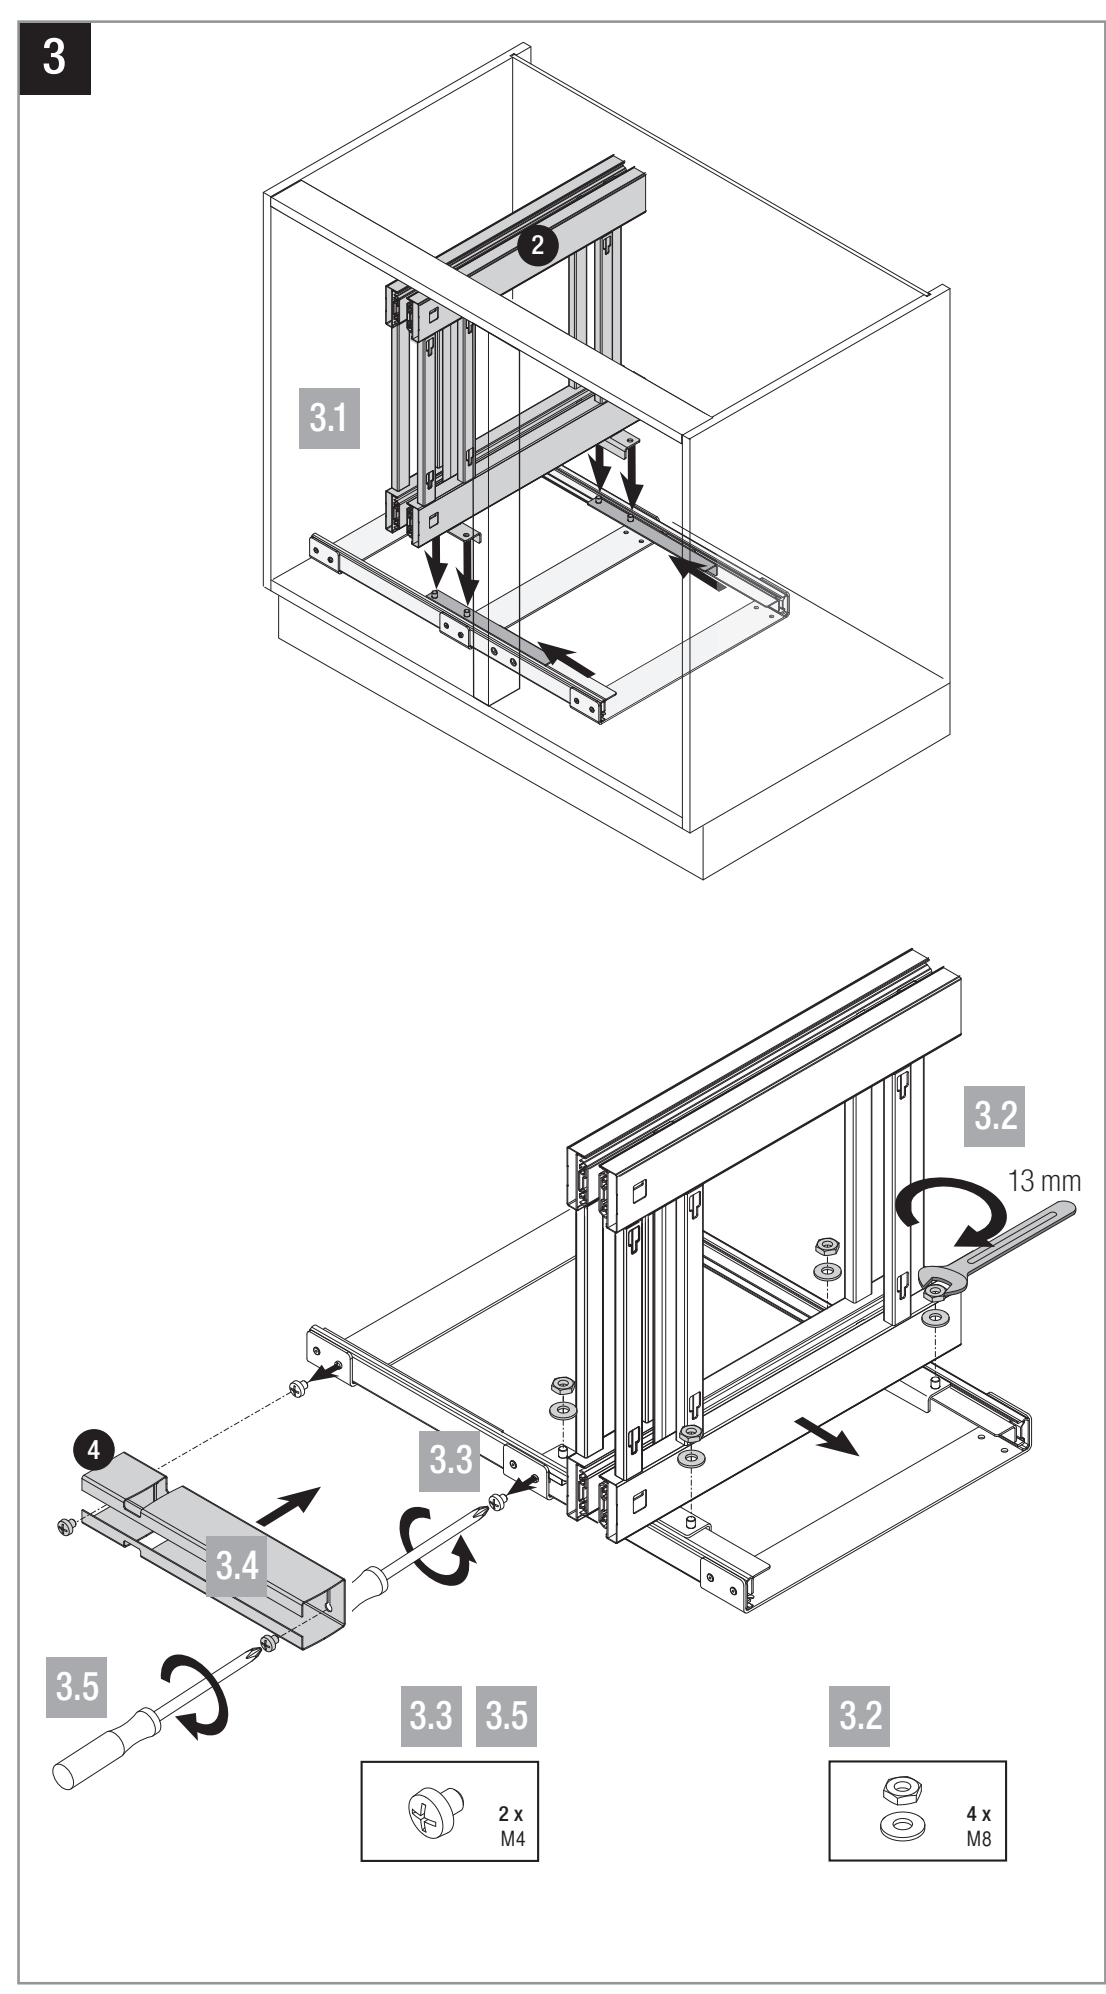

VAUTH SAGEL
VS COR® Flex 480 L
900
1000
1200
07/2019