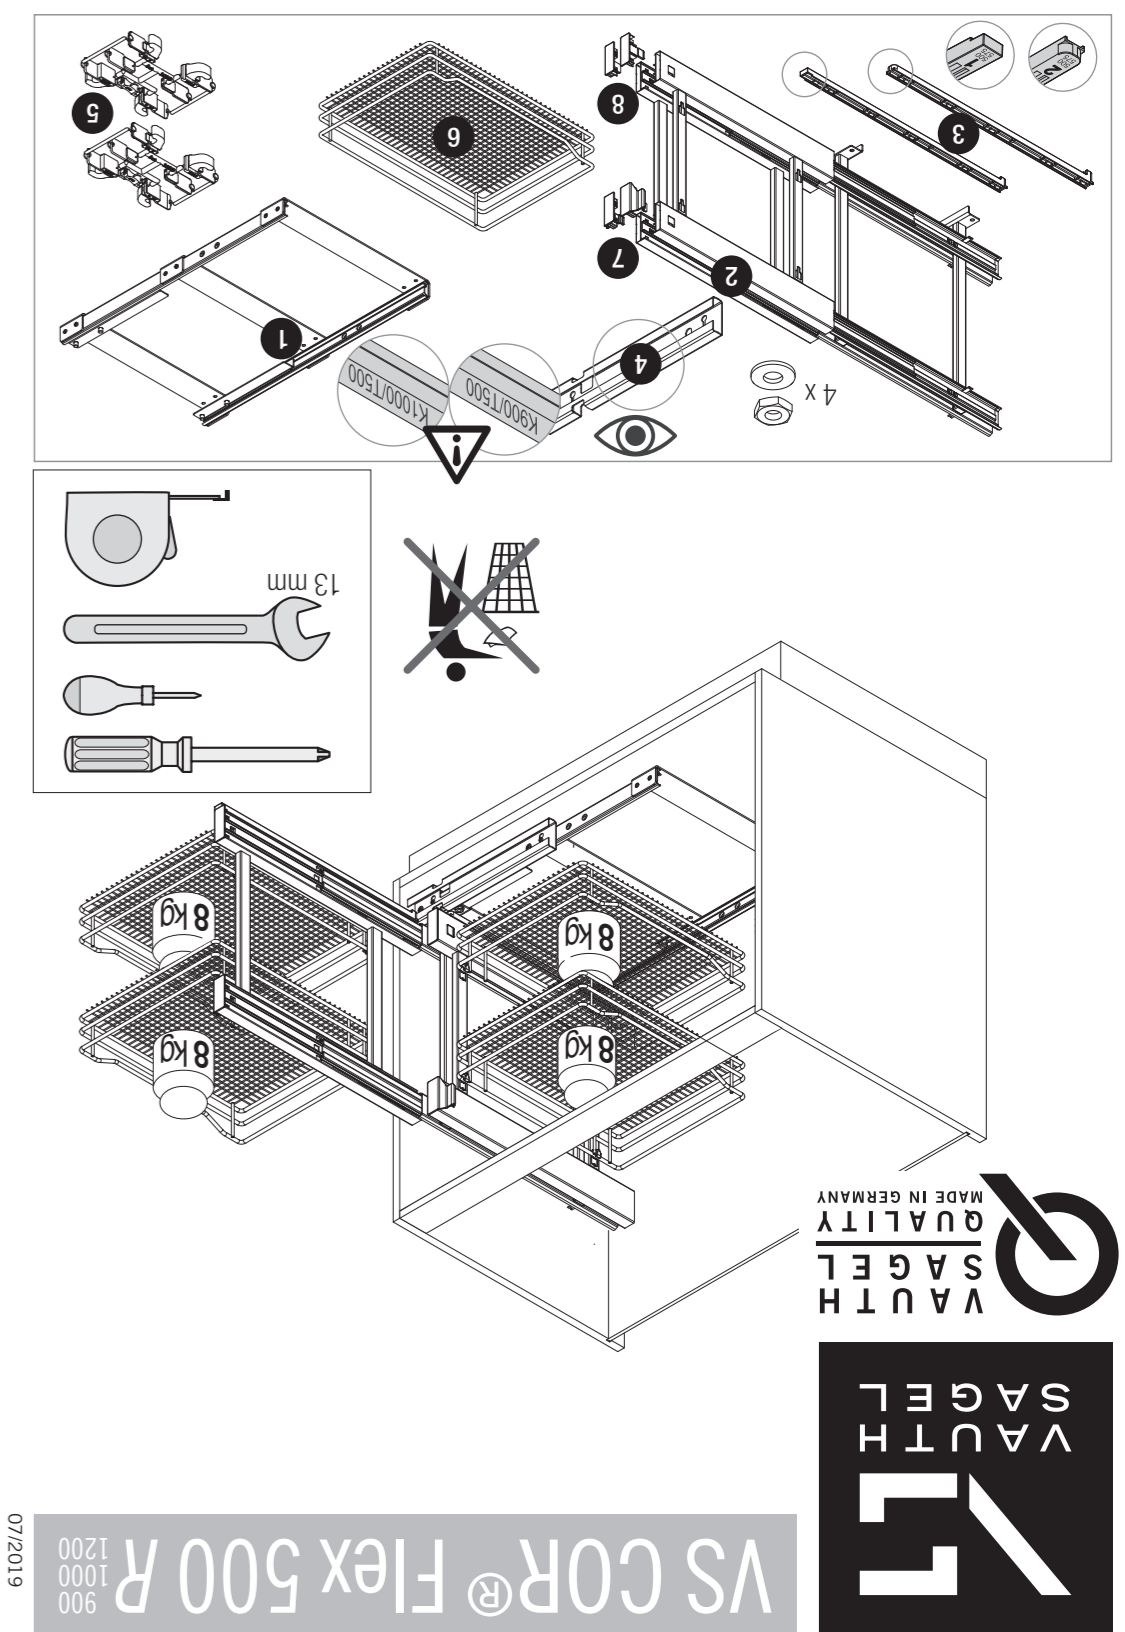

VS COR® Flex 480

pull-out movement

Cabinet dimensions

- External width:** min. 900 - 1200 mm
- Door width:** min. 450 mm
- Internal height:** min. 530 mm

Specifications Full extension with damping

- Fitting:** RAL 9006 silver (clear coat), RAL 9010 white, champagne, lava grey
- Baskets:** Chrome (except Planero), RAL 9006 silver (clear coat), RAL 9010 white, champagne, lava grey

VS COR® Flex 500/550

pull-out movement

Cabinet dimensions

- External width:** min. 900 - 1200 mm
- Door width:** min. 450 mm
- Internal height:** min. 530 mm

Specifications

Full extension with damping

- Fitting:** RAL 9006 silver (clear coat), RAL 9010 white, champagne, lava grey
- Baskets:** Chrome (except Planero), RAL 9006 silver (clear coat), RAL 9010 white, champagne, lava grey

Cabinet	basket width			basket depth			Basket height	
	900	1000	1200	900	1000	1200	Classic Saphir	Premea Planero
500	280	325	400	415	415	415	75	84
550				500	500	500		

VAUTH SAGEL
VS COR® Flex 480 L
 900
 1000
 1200
 07/2019