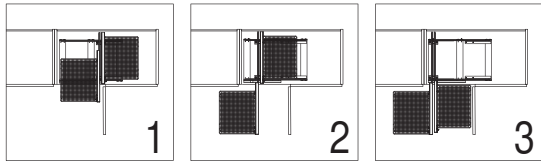

VS COR® Flex 480

pull-out movement

Cabinet dimensions

- External width:** min. 900 - 1200 mm
- Door width:** min. 450 mm
- Internal height:** min. 530 mm

Specifications Full extension with damping

- Fitting:** RAL 9006 silver (clear coat), RAL 9010 white, champagne, lava grey
- Baskets:** Chrome (except Planero), RAL 9006 silver (clear coat), RAL 9010 white, champagne, lava grey

Load capacity of baskets:

- Front baskets 8 kg
- Rear baskets 8 kg

Basket variants:

Cabinet dimensions

	C 900	C 1000	C 1200
B	min. 900	min. 1000	min. 1000
T	min. 450	min. 500	min. 600
W	≥ 411	≥ 461	≥ 561

Basket dimensions (front baskets)

Cabinet	basket width			basket depth			basket height	
	900	1000	1200	900	1000	1200	Classic Saphir	Premea Planero
	280	325	350	415	415	415	75	84

Basket dimensions (rear baskets)

Cabinet	basket width			basket depth			basket height	
	900	1000	1200	900	1000	1200	Classic Saphir	Premea Planero
	280	325	400	375	375	375	75	84

VS COR® Flex 500/550

pull-out movement

Cabinet dimensions

- External width:** min. 900 - 1200 mm
- Door width:** min. 450 mm
- Internal height:** min. 530 mm

Specifications

Full extension with damping

- Fitting:** RAL 9006 silver (clear coat), RAL 9010 white, champagne, lava grey
- Baskets:** Chrome (except Planero), RAL 9006 silver (clear coat), RAL 9010 white, champagne, lava grey