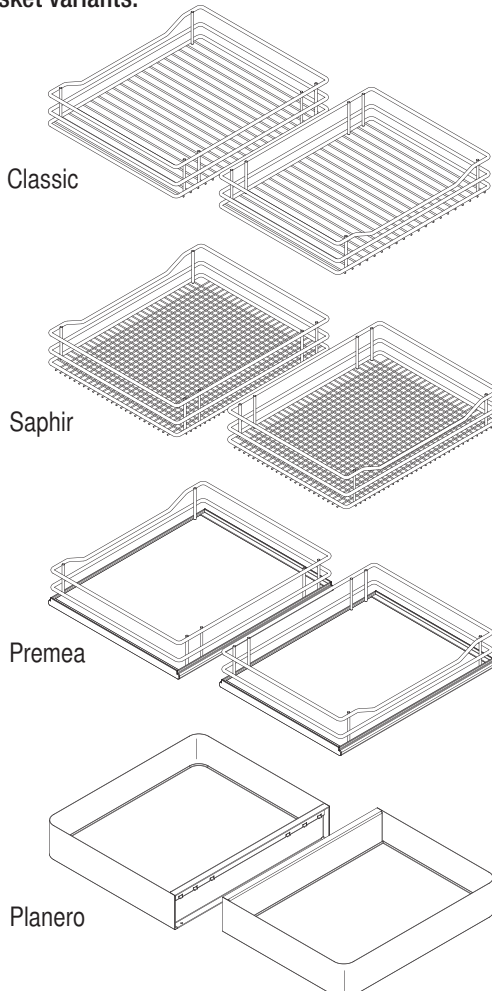

VS COR® Flex 480

pull-out movement

Cabinet dimensions

- External width:** min. 900 - 1200 mm
- Door width:** min. 450 mm
- Internal height:** min. 530 mm

Specifications Full extension with damping

- Fitting:** RAL 9006 silver (clear coat), RAL 9010 white, champagne, lava grey
- Baskets:** Chrome (except Planero), RAL 9006 silver (clear coat), RAL 9010 white, champagne, lava grey

Load capacity of baskets:

- Front baskets 8 kg
- Rear baskets 8 kg

Basket variants:

Cabinet dimensions

	C 900	C 1000	C 1200
B	min. 900	min. 1000	min. 1000
T	min. 450	min. 500	min. 600
W	≥ 411	≥ 461	≥ 561

Basket dimensions (front baskets)

Cabinet	basket width			basket depth			basket height	
	900	1000	1200	900	1000	1200	Classic Saphir	Premea Planero
	280	325	350	415	415	415	75	84

Basket dimensions (rear baskets)

Cabinet	basket width			basket depth			basket height	
	900	1000	1200	900	1000	1200	Classic Saphir	Premea Planero
	280	325	400	375	375	375	75	84

VS COR® Flex 500/550

pull-out movement

Cabinet dimensions

- External width:** min. 900 - 1200 mm
- Door width:** min. 450 mm
- Internal height:** min. 530 mm

Specifications

Full extension with damping

- Fitting:** RAL 9006 silver (clear coat), RAL 9010 white, champagne, lava grey
- Baskets:** Chrome (except Planero), RAL 9006 silver (clear coat), RAL 9010 white, champagne, lava grey