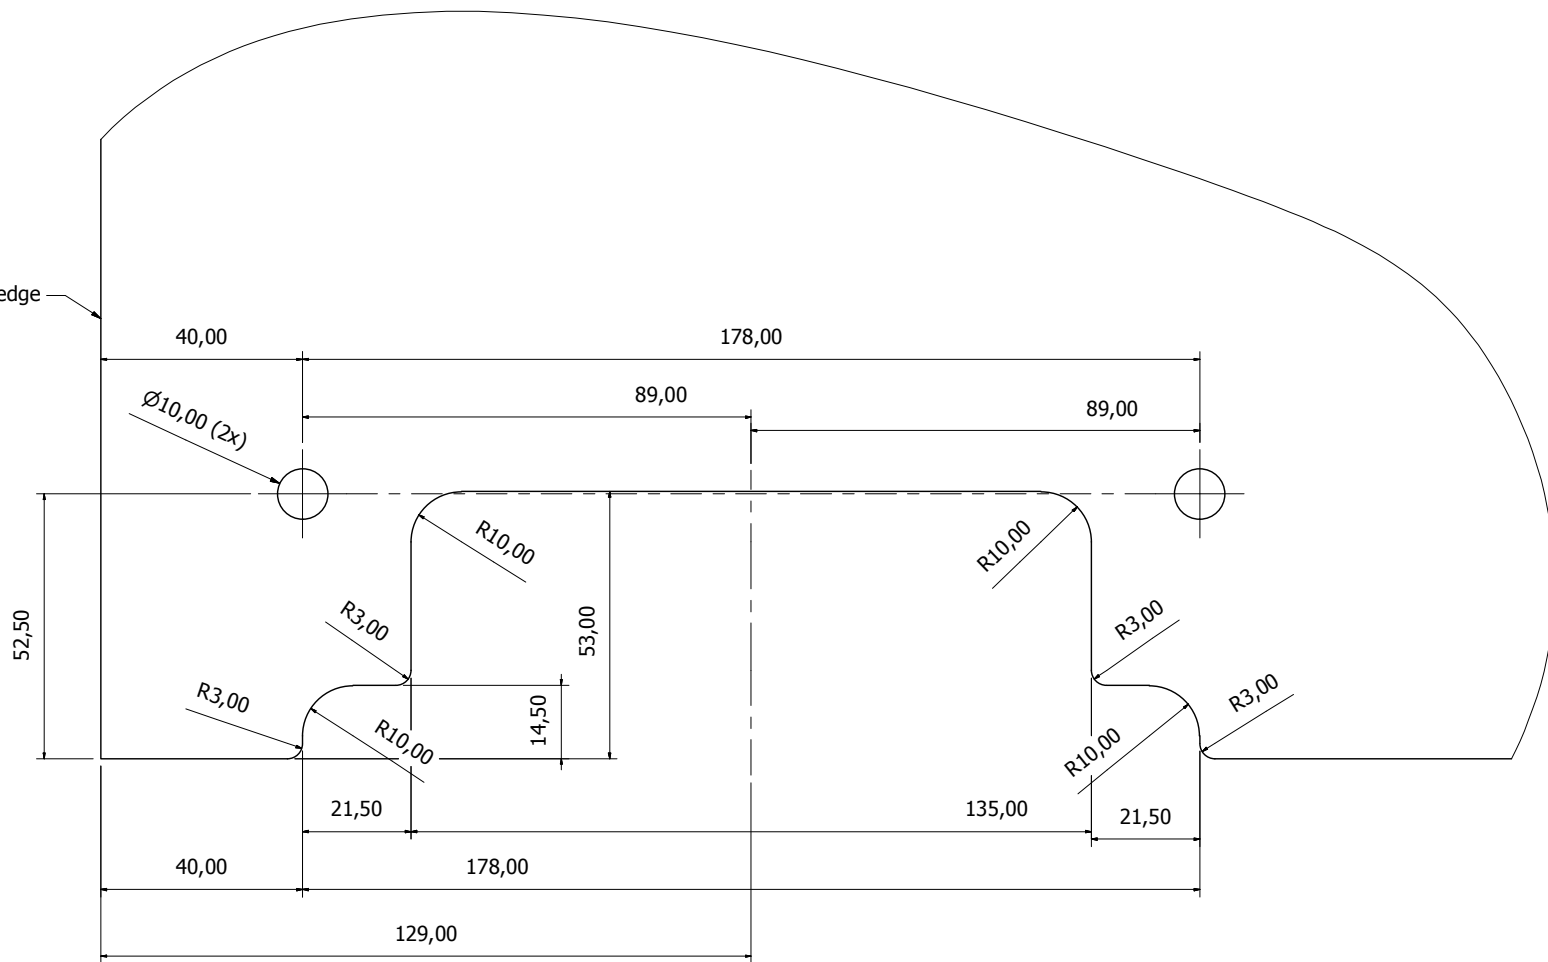

Thickness 10mm

Glasedge

	Date: 30/05/2017	Part nr: PAP-GUGDE.2	Reference:
	PortaPivot info@portapivot.com	Part name: GlasUitSparing GlasDeur Enkel mbv.	Scale: 2:3
	Stock nr:	Color: Clear	