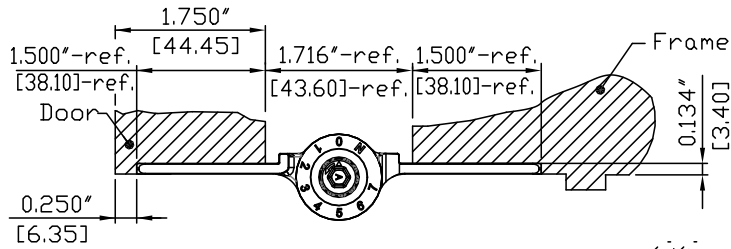

ANGULAR RANGE : OPENING 90°~CLOSED

inch
[mm]

REV. DATE	2021-SEP-15
-----------	-------------

Waterson Closer Hinge System
Hinges@watersonusa.com

NAME: Waterson Full Mortise Hinge		Material: SUS 304 Stainless steel	
Pivot Height: 6"	Template Size: 4.5"(H)x4.5"(W)	Standard: ANSI A156.7	
Model NO.:	450131	Serial NO.:	K51M
		Door thickness:	1-3/4" (44.45mm)

關門至兩葉片相接觸

關門至0度，兩葉片尚未接觸

開門至90度