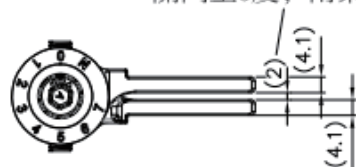

ANGULAR RANGE : OPENING 90°~CLOSED

inch
[mm]

REV. DATE	2021-SEP-15
-----------	-------------

Waterson Closer Hinge System
Hinges@watersonusa.com

NAME: Waterson Full Mortise Hinge		Material: SUS 304 Stainless steel	
Pivot Height: 6"	Template Size: 4.5"(H)x4.5"(W)	Standard: ANSI A156.7	
Model NO.:	450131	Serial NO.:	K51M
		Door thickness:	1-3/4" (44.45mm)

關門至兩葉片相接觸

關門至0度，兩葉片尚未接觸

開門至90度