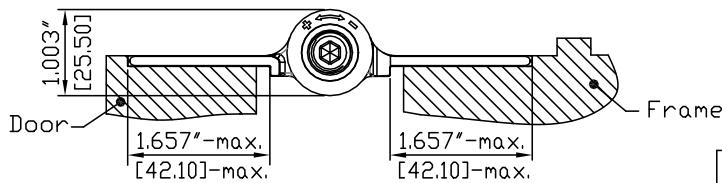

ANGULAR RANGE : OPENING 90°~CLOSED

inch
[mm]

REV. DATE	2021-SEP-15
-----------	-------------

Waterson Closer Hinge System
Hinges@watersonusa.com

NAME: Waterson Full Mortise Hinge		Material: SUS 304 Stainless steel	
Pivot Height: 6"	Template Size: 4.5"(H)x4.5"(W)	Standard: ANSI A156.7	
Model NO.:	450131	Serial NO.:	K51M
		Door thickness:	1-3/4" (44.45mm)

關門至兩葉片相接觸

關門至0度，兩葉片尚未接觸

開門至90度