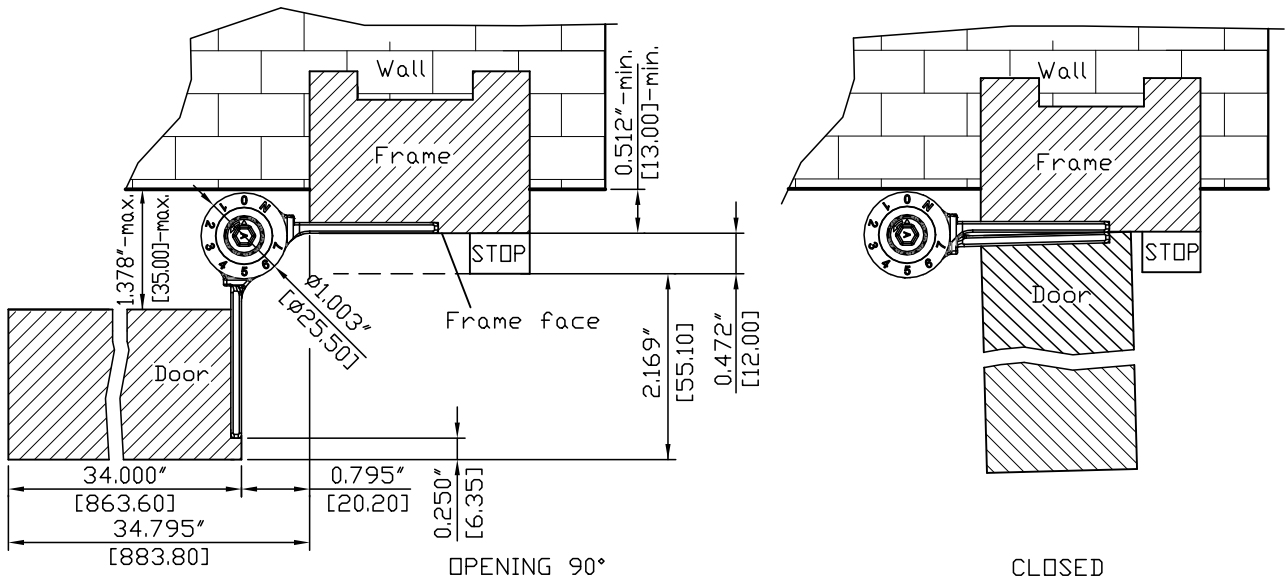

ANGULAR RANGE : OPENING 90°~CLOSED

inch
[mm]

REV. DATE	2021-SEP-15
-----------	-------------

Waterson Closer Hinge System
Hinges@watersonusa.com

NAME: Waterson Full Mortise Hinge		Material: SUS 304 Stainless steel	
Pivot Height: 6"	Template Size: 4.5"(H)x4.5"(W)	Standard: ANSI A156.7	
Model NO.:	450131	Serial NO.:	K51M
		Door thickness:	1-3/4" (44.45mm)

關門至兩葉片相接觸

關門至0度，兩葉片尚未接觸

開門至90度