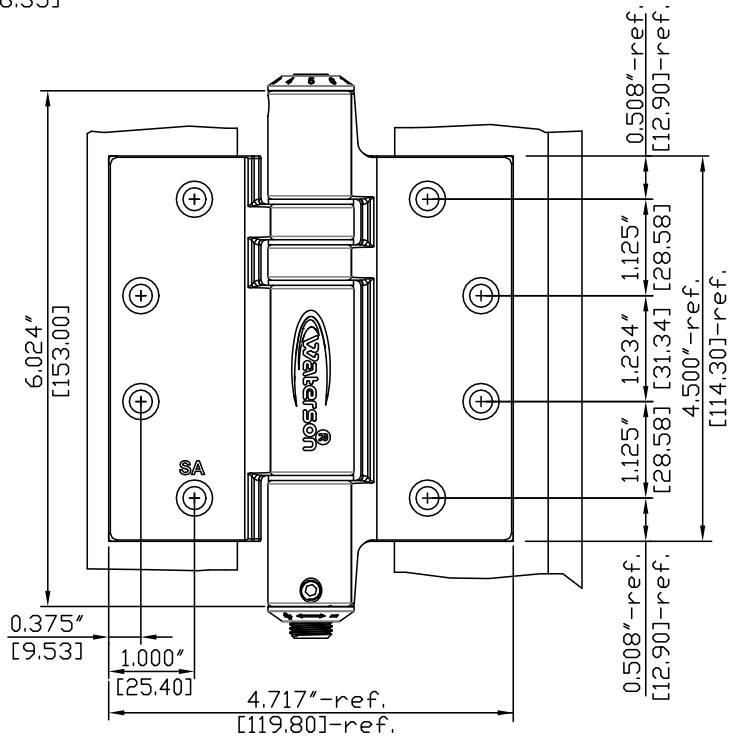

ANGULAR RANGE : OPENING 90°~CLOSED

inch
[mm]

REV. DATE	2021-SEP-15
-----------	-------------

Waterson Closer Hinge System
Hinges@watersonusa.com

NAME: Waterson Full Mortise Hinge		Material: SUS 304 Stainless steel	
Pivot Height: 6"	Template Size: 4.5"(H)x4.5"(W)	Standard: ANSI A156.7	
Model NO.:	450131	Serial NO.:	K51M
		Door thickness:	1-3/4" (44.45mm)

關門至兩葉片相接觸

關門至0度，兩葉片尚未接觸

開門至90度