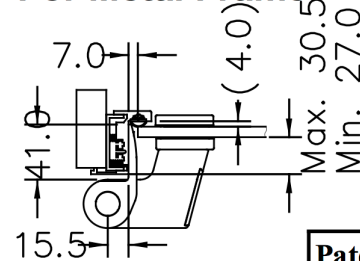

Installation

About Us

Hydraulic Auto-Hinge HWGH-80 Installation Instruction

* For Wooden Frame

* For Metal Frame

**Tempered Glass Only
Glass Cut-Out**

Patent Pending In Many Countries

3 years warranty