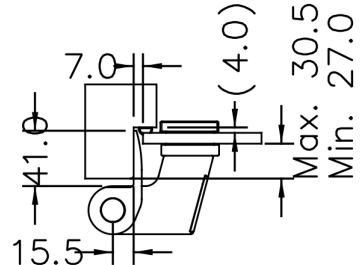

Installation

About Us

Hydraulic Auto-Hinge HWGH-80 Installation Instruction

* For Wooden Frame

* For Metal Frame

**Tempered Glass Only
Glass Cut-Out**

Patent Pending In Many Countries

3 years warranty