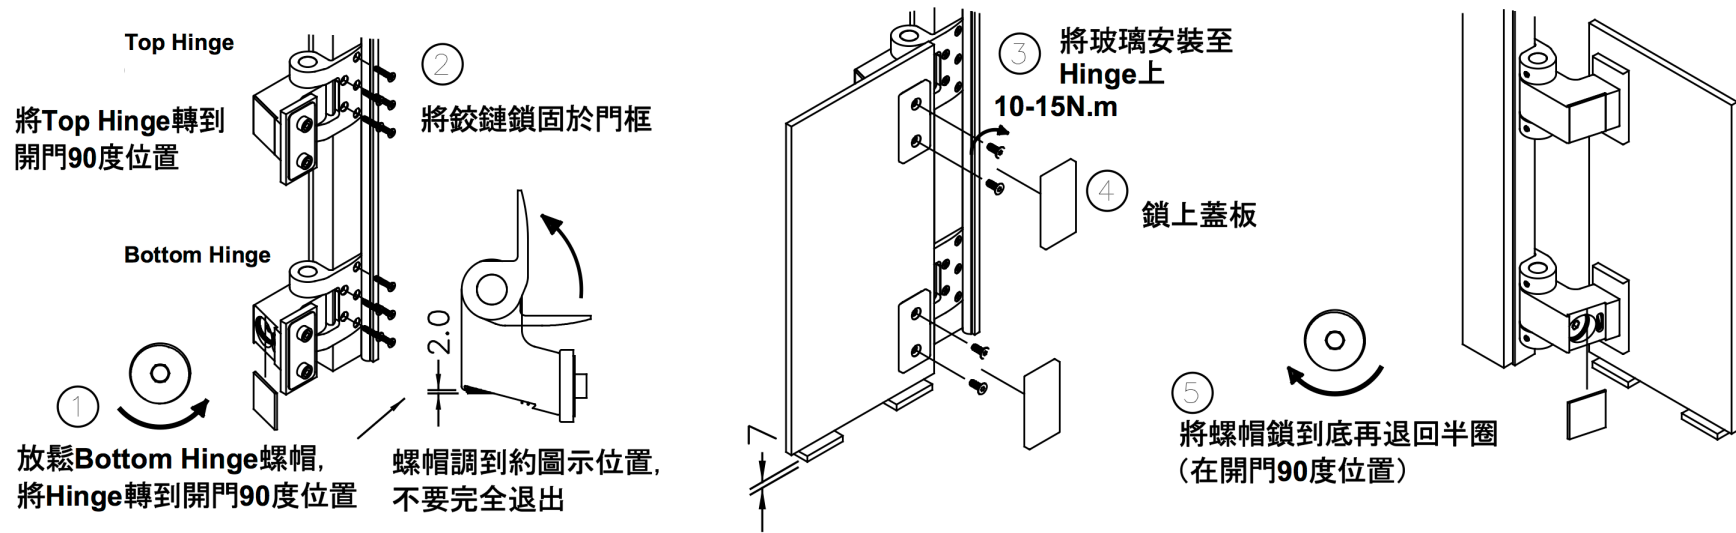

氣壓式玻璃回歸鉸鍊HWGH-80 安裝說明書

* 木框安裝

* 金屬框安裝

鋼化玻璃限定

**Tempered Glass Only
Glass Cut-Out**

Patent Pending In Many Countries

3 years warranty

2019.07.12 V2.0

Installation

About Us

Hydraulic Auto-Hinge HWGH-80 Installation Instruction

* For Wooden Frame

* For Metal Frame

**Tempered Glass Only
Glass Cut-Out**

Patent Pending In Many Countries

3 years warranty