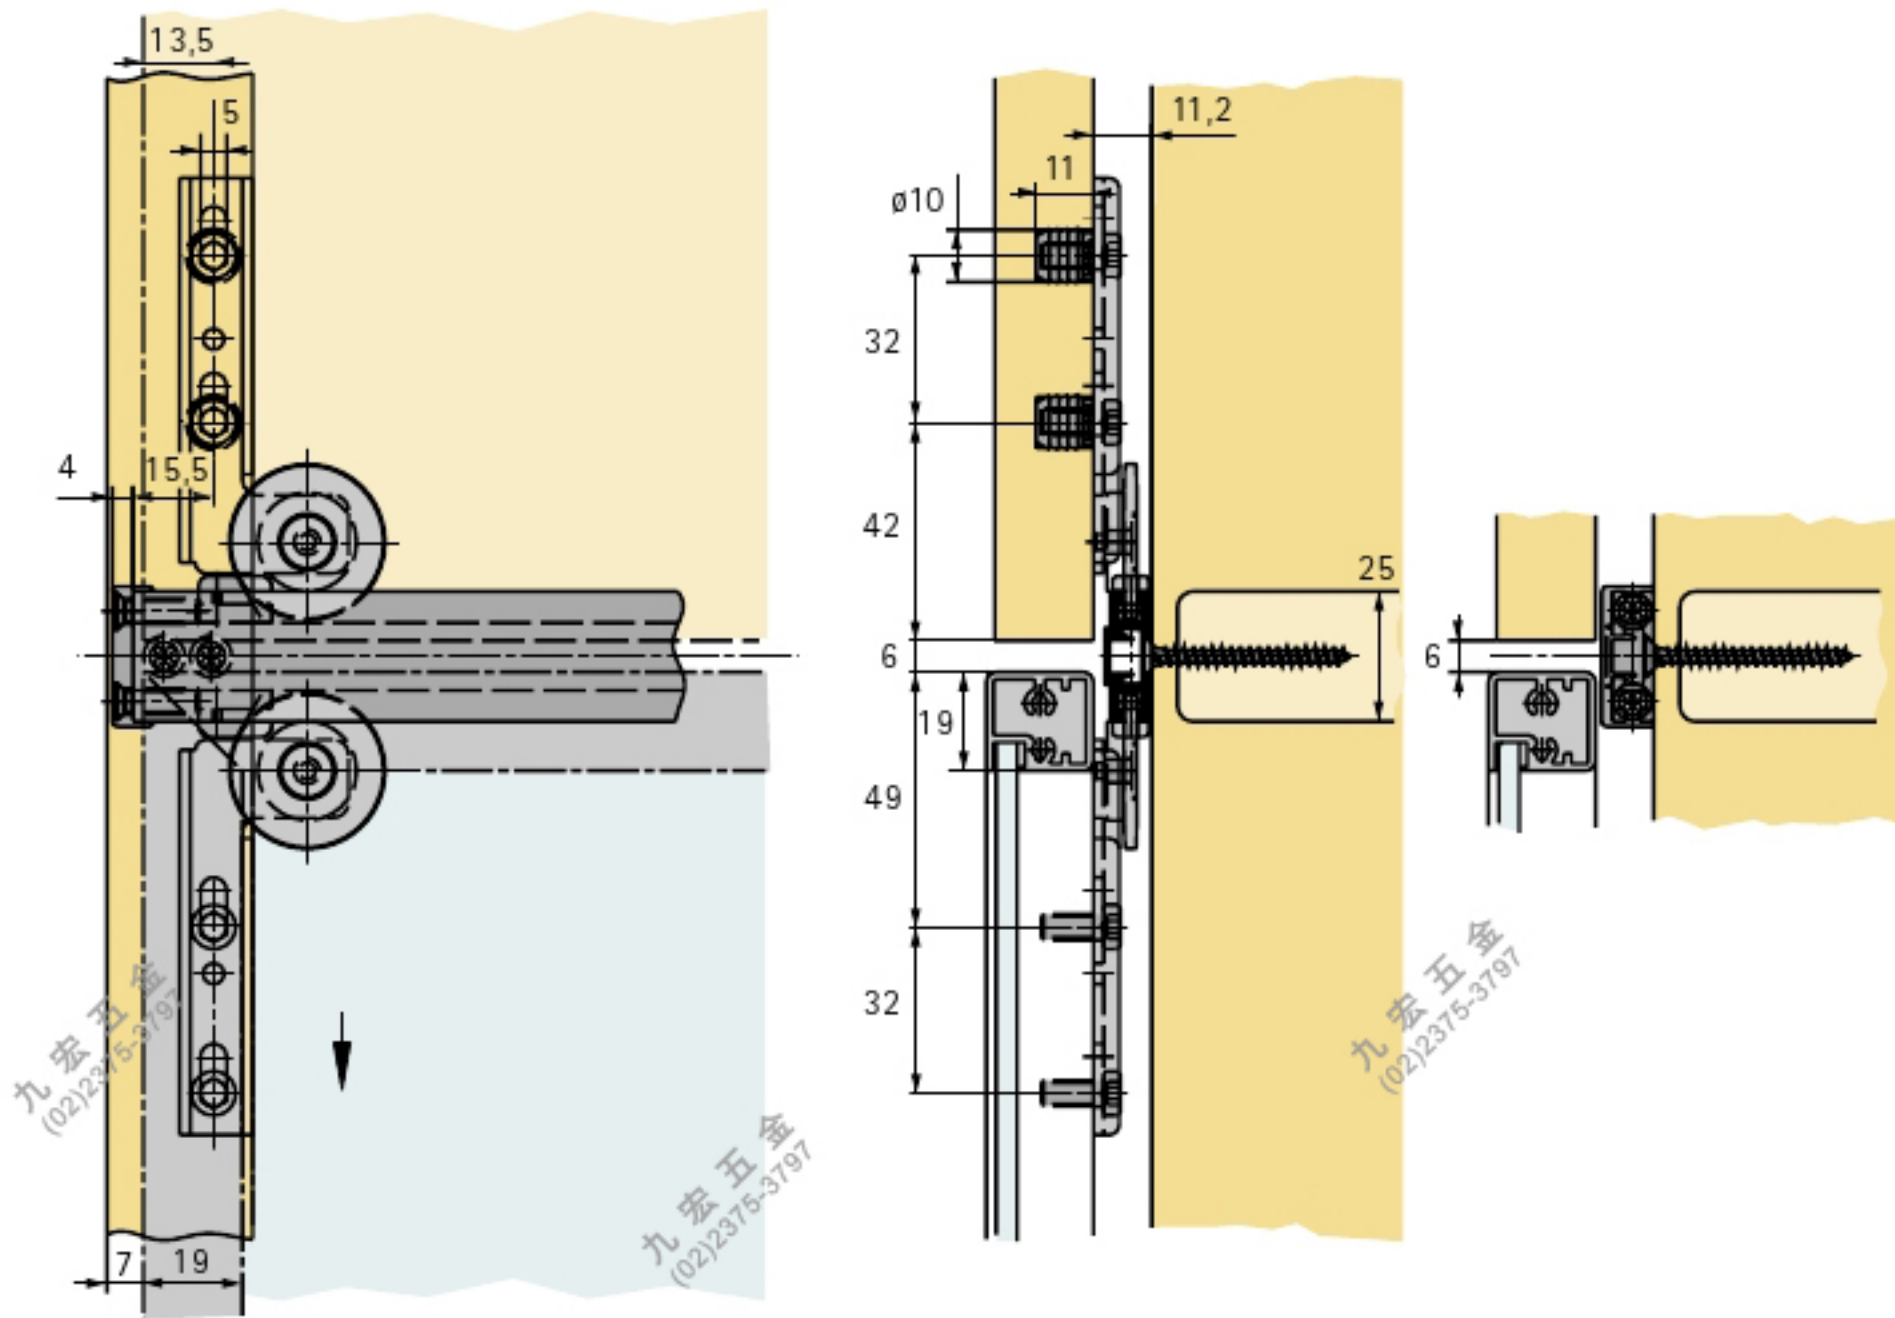

Preparing aluminium frame door

Example showing installation of aluminium frame door

九宏五金
(02)2375-3797