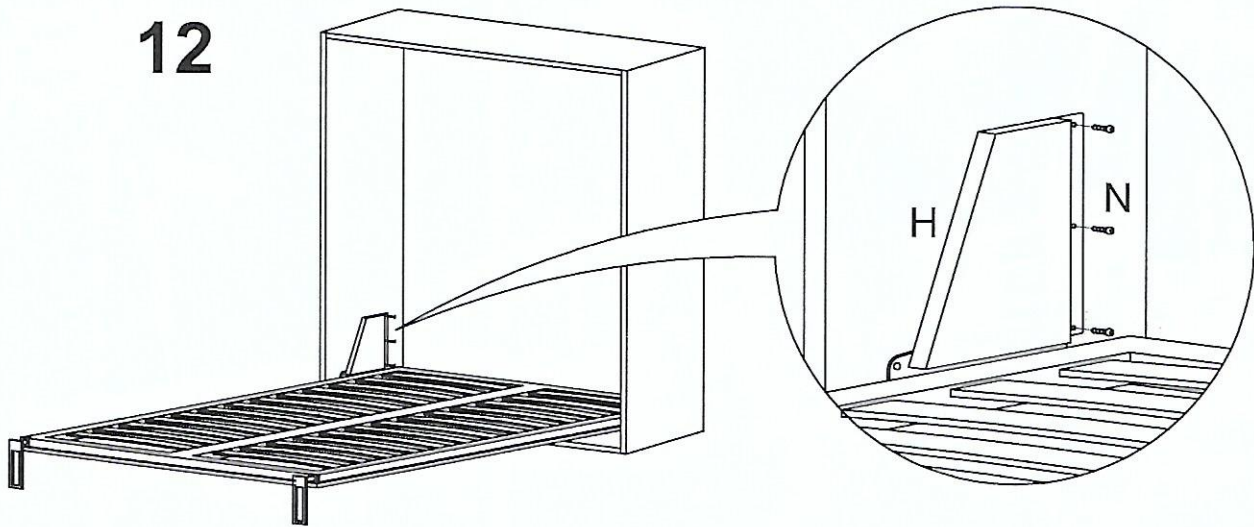

6

九宏五金
(02)2375-3797

11

12

13

CLICK V4 1530x1920

CABINET DIMENSION:

INTERNAL WIDE 1596mm
HEIGHT FROM THE FLOOR 2055mm
BASAMENT HEIGHT MAX 60mm
BASE 25mm + **ADJUSTABLE FEET** 5mm
if you change basament dimension you
you change door size (*)

DEPTH CABINET:

THICKNESS DOOR + 280mm +
THICKNESS BACK PANEL

HOLES FOR RIGHT AND LEFT SIDE

FRONT PANEL + MATTRESS = WEIGHT 75 Kg

HEIGHT MATTRESS 180mm

THREADED BUSH 6MA

CLICK V 4

九宏五金
(02)2375-3797