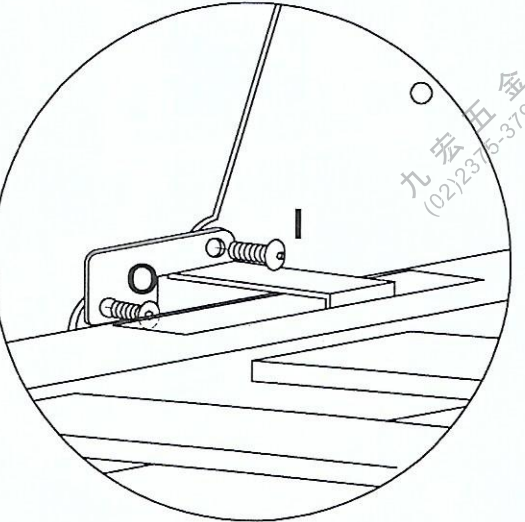

As wall materials vary, plates and screws for fixing to wall are not included.

1

2

3

4

九宏五金
(02)2375-3797

5

九宏五金
(02)2375-3797

6

九宏五金
(02)2375-3797

11

12

13

CLICK V4 1530x1920

CABINET DIMENSION:

INTERNAL WIDE 1596mm
HEIGHT FROM THE FLOOR 2055mm
BASAMENT HEIGHT MAX 60mm
BASE 25mm + **ADJUSTABLE FEET** 5mm
if you change basament dimension you
you change door size (*)

DEPTH CABINET:

THICKNESS DOOR + 280mm +
THICKNESS BACK PANEL

HOLES FOR RIGHT AND LEFT SIDE

FRONT PANEL + MATTRESS = WEIGHT 75 Kg

HEIGHT MATTRESS 180mm

THREADED BUSH 6MA

CLICK V 4

九宏五金
(02)2375-3797