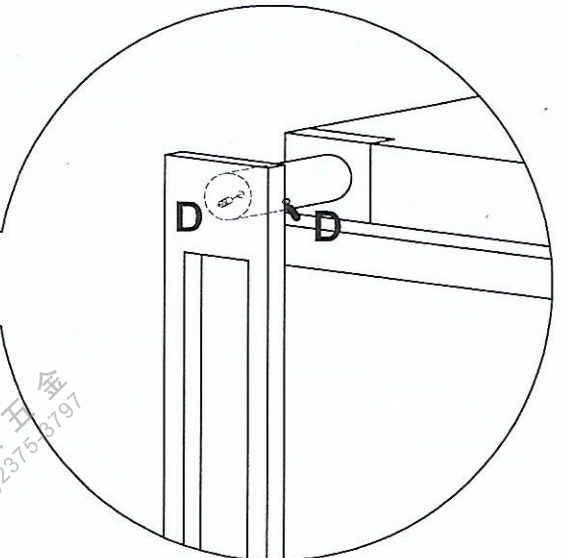

As wall materials vary, plates and screws for fixing to wall are not included.

1

2

3

4

九宏五金
(02)2375-3797

5

九宏五金
(02)2375-3797

6

九宏五金
(02)2375-3797

11

12

13

CLICK V4 1530x1920

CABINET DIMENSION:

INTERNAL WIDE 1596mm
HEIGHT FROM THE FLOOR 2055mm
BASAMENT HEIGHT MAX 60mm
BASE 25mm + **ADJUSTABLE FEET** 5mm
if you change basament dimension you
you change door size (*)

DEPTH CABINET:

THICKNESS DOOR + 280mm +
THICKNESS BACK PANEL

HOLES FOR RIGHT AND LEFT SIDE

FRONT PANEL + MATTRESS = WEIGHT 75 Kg

HEIGHT MATTRESS 180mm

THREADED BUSH 6MA

CLICK V 4

九宏五金
(02)2375-3797