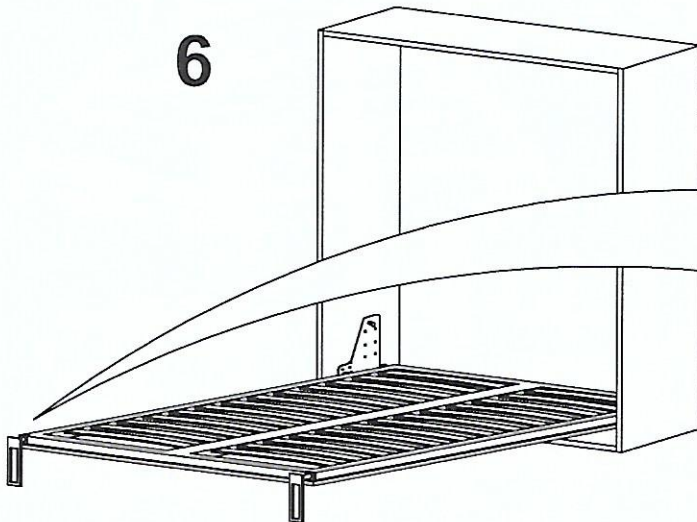

CLICK V 4

MONTAGGIO - MOUNTING

Assicuratevi di aver fissato il vostro mobile alla parete contro il ribaltamento, poichè le pareti sono di materiali diversi il fissaggio alla parete non è incluso

Make sure to fix your cabinet to the wall.

As wall materials vary, plates and screws for fixing to wall are not included.

1

2

3

4

九宏五金
(02)2375-3797

5

九宏五金
(02)2375-3797

6

九宏五金
(02)2375-3797

11

12

13

CLICK V4 1530x1920

CABINET DIMENSION:

INTERNAL WIDE 1596mm
HEIGHT FROM THE FLOOR 2055mm
BASAMENT HEIGHT MAX 60mm
BASE 25mm + **ADJUSTABLE FEET** 5mm
if you change basament dimension you
you change door size (*)

DEPTH CABINET:

THICKNESS DOOR + 280mm +
THICKNESS BACK PANEL

HOLES FOR RIGHT AND LEFT SIDE

FRONT PANEL + MATTRESS = WEIGHT 75 Kg

HEIGHT MATTRESS 180mm

THREADED BUSH 6MA

CLICK V 4

九宏五金
(02)2375-3797