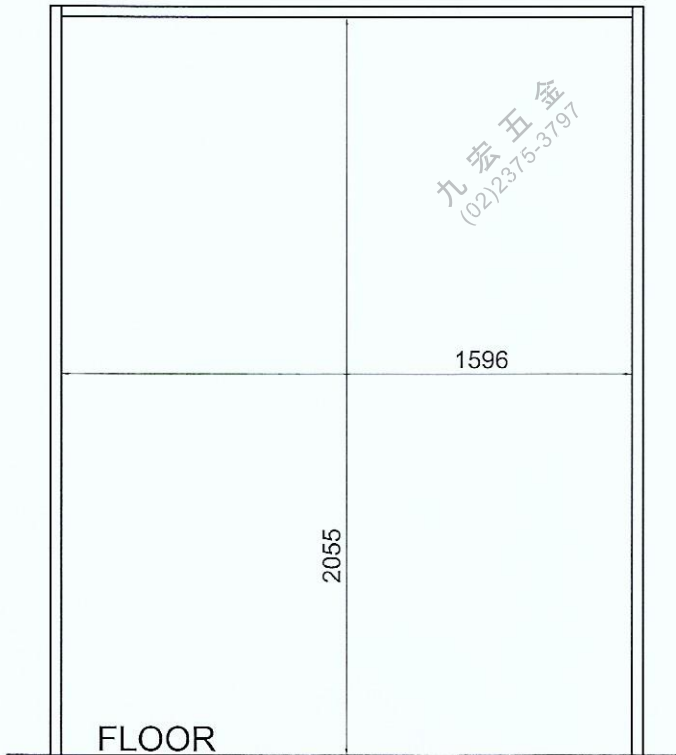

6

九宏五金
(02)2375-3797

11

12

13

CLICK V4 1530x1920

CABINET DIMENSION:

INTERNAL WIDE 1596mm
HEIGHT FROM THE FLOOR 2055mm
BASAMENT HEIGHT MAX 60mm
BASE 25mm + **ADJUSTABLE FEET** 5mm
if you change basament dimension you
you change door size (*)

DEPTH CABINET:

THICKNESS DOOR + 280mm +
THICKNESS BACK PANEL

HOLES FOR RIGHT AND LEFT SIDE

FRONT PANEL + MATTRESS = WEIGHT 75 Kg

HEIGHT MATTRESS 180mm

THREADED BUSH 6MA

CLICK V 4

九宏五金
(02)2375-3797