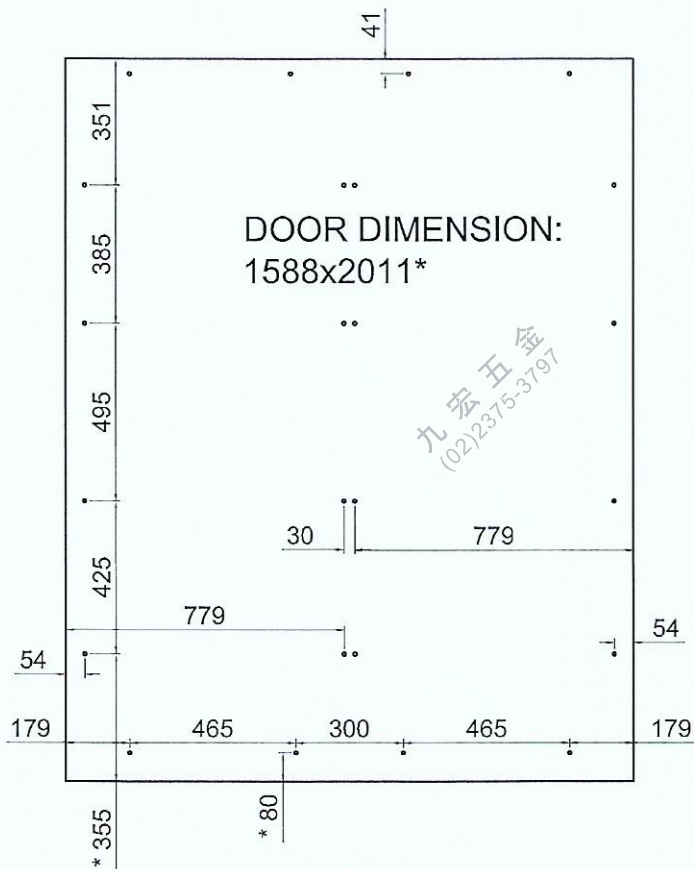

6

九宏五金
(02)2375-3797

11

12

13

CLICK V4 1530x1920

CABINET DIMENSION:

INTERNAL WIDE 1596mm
HEIGHT FROM THE FLOOR 2055mm
BASAMENT HEIGHT MAX 60mm
BASE 25mm + **ADJUSTABLE FEET** 5mm
if you change basament dimension you
you change door size (*)

DEPTH CABINET:

THICKNESS DOOR + 280mm +
THICKNESS BACK PANEL

HOLES FOR RIGHT AND LEFT SIDE

FRONT PANEL + MATTRESS = WEIGHT 75 Kg

HEIGHT MATTRESS 180mm

THREADED BUSH 6MA

CLICK V 4

九宏五金
(02)2375-3797

RETE DIVISA IN DUE
BED SPLIT IN TWO
SOMMIER EN 2 PARTIES

1

2

TESTIERA
HEADBOARD
TETIERE DU SOMMIER

6x40 TP

8MA

8x16

8x16