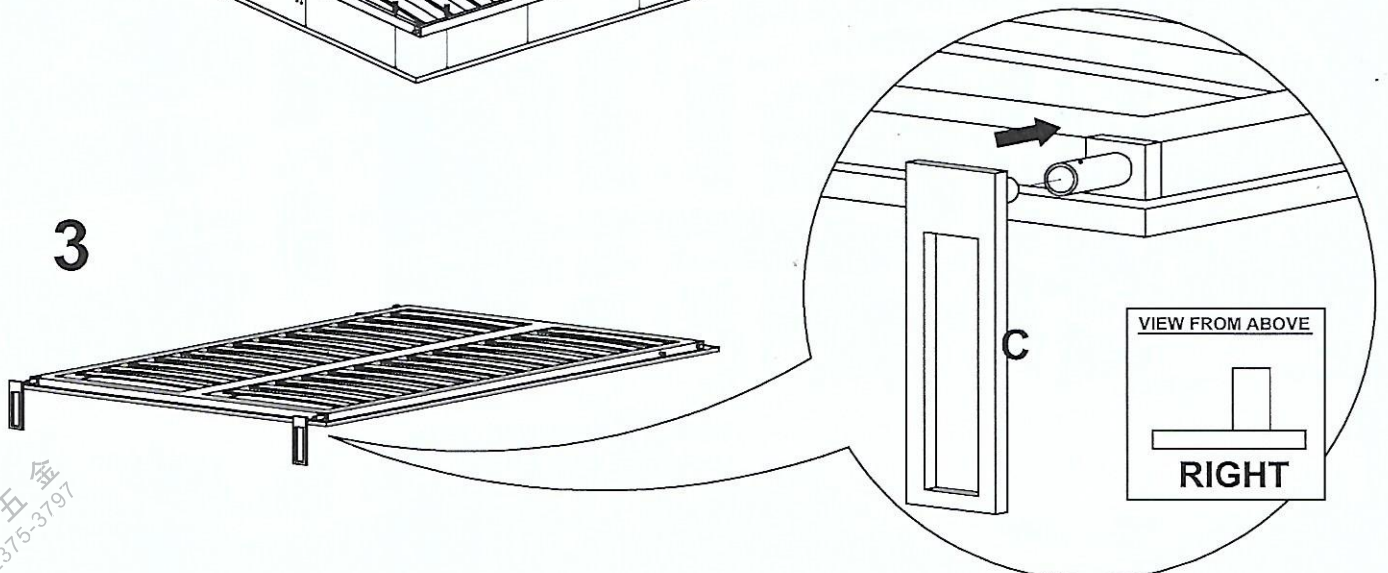

CLICK V 4

MONTAGGIO - MOUNTING

Assicuratevi di aver fissato il vostro mobile alla parete contro il ribaltamento, poichè le pareti sono di materiali diversi il fissaggio alla parete non è incluso

Make sure to fix your cabinet to the wall.

As wall materials vary, plates and screws for fixing to wall are not included.

1

2

3