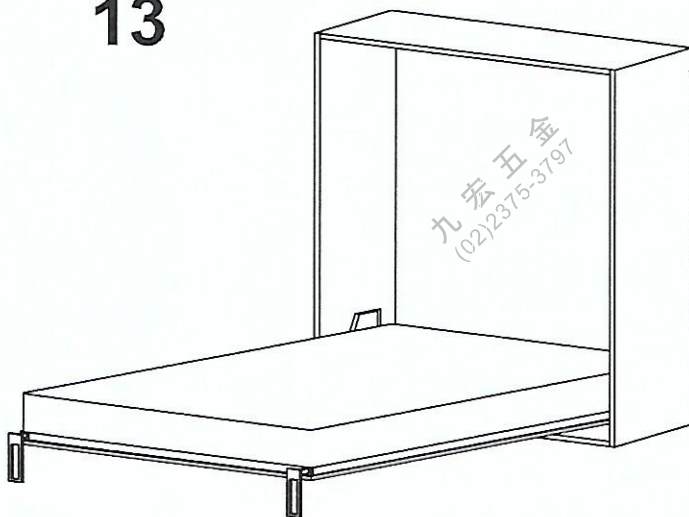

6

九宏五金
(02)2375-3797

11

12

13

CLICK V4 1530x1920

CABINET DIMENSION:

INTERNAL WIDE 1596mm
HEIGHT FROM THE FLOOR 2055mm
BASAMENT HEIGHT MAX 60mm
BASE 25mm + **ADJUSTABLE FEET** 5mm
if you change basament dimension you
you change door size (*)

DEPTH CABINET:

THICKNESS DOOR + 280mm +
THICKNESS BACK PANEL

HOLES FOR RIGHT AND LEFT SIDE

FRONT PANEL + MATTRESS = WEIGHT 75 Kg

HEIGHT MATTRESS 180mm

THREADED BUSH 6MA

CLICK V 4

九宏五金
(02)2375-3797