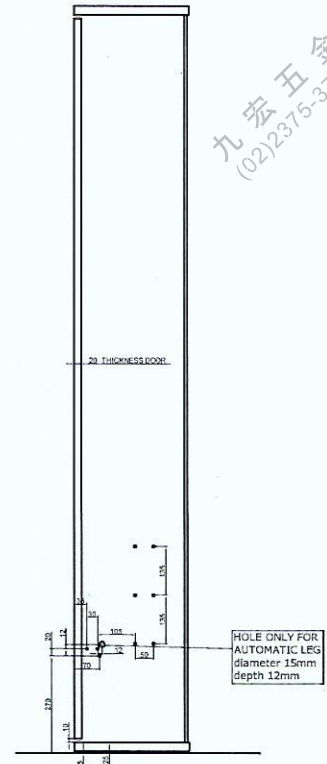

6

九宏五金
(02)2375-3797

11

12

13

CLICK V4 1530x1920

CABINET DIMENSION:

INTERNAL WIDE 1596mm
HEIGHT FROM THE FLOOR 2055mm
BASAMENT HEIGHT MAX 60mm
BASE 25mm + **ADJUSTABLE FEET** 5mm
if you change basament dimension you
you change door size (*)

DEPTH CABINET:

THICKNESS DOOR + 280mm +
THICKNESS BACK PANEL

HOLES FOR RIGHT AND LEFT SIDE

FRONT PANEL + MATTRESS = WEIGHT 75 Kg

HEIGHT MATTRESS 180mm

THREADED BUSH 6MA

CLICK V 4

九宏五金
(02)2375-3797

MATERIALE FORNITO - MATERIALS PROVIDED

A · 1 x 	B · 2 x 	C · 2 x 	D · 4 x  8 MA	
E · 2 x 	F · 2 x 	G · 2 x  Ø16x25	H · 2 x 	
I · 2 x  TB 6x16	L · 24 x  TP 6x50	M · 16 x  TPS 6x15	N · 6 x  4x20	O · 2 x  TPS 6x20

RETE DIVISA IN DUE
BED SPLIT IN TWO
SOMMIER EN 2 PARTIES

1

2

TESTIERA
HEADBOARD
TETIERE DU SOMMIER

6x40 TP

8MA

8x16

8x16