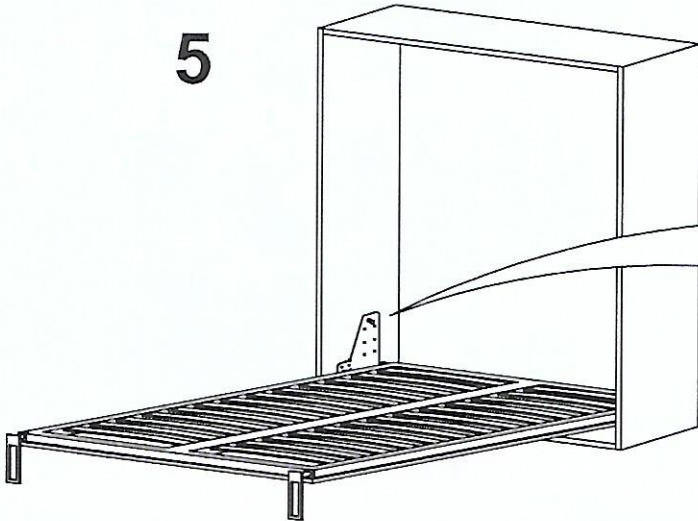

CLICK V 4

MONTAGGIO - MOUNTING

Assicuratevi di aver fissato il vostro mobile alla parete contro il ribaltamento, poichè le pareti sono di materiali diversi il fissaggio alla parete non è incluso

Make sure to fix your cabinet to the wall.

As wall materials vary, plates and screws for fixing to wall are not included.

1

2

3

4

九宏五金
(02)2375-3797

5

九宏五金
(02)2375-3797

6

九宏五金
(02)2375-3797

11

12

13

CLICK V4 1530x1920

CABINET DIMENSION:

INTERNAL WIDE 1596mm
HEIGHT FROM THE FLOOR 2055mm
BASAMENT HEIGHT MAX 60mm
BASE 25mm + **ADJUSTABLE FEET** 5mm
if you change basament dimension you
you change door size (*)

DEPTH CABINET:

THICKNESS DOOR + 280mm +
THICKNESS BACK PANEL

HOLES FOR RIGHT AND LEFT SIDE

FRONT PANEL + MATTRESS = WEIGHT 75 Kg

HEIGHT MATTRESS 180mm

THREADED BUSH 6MA

CLICK V 4

九宏五金
(02)2375-3797