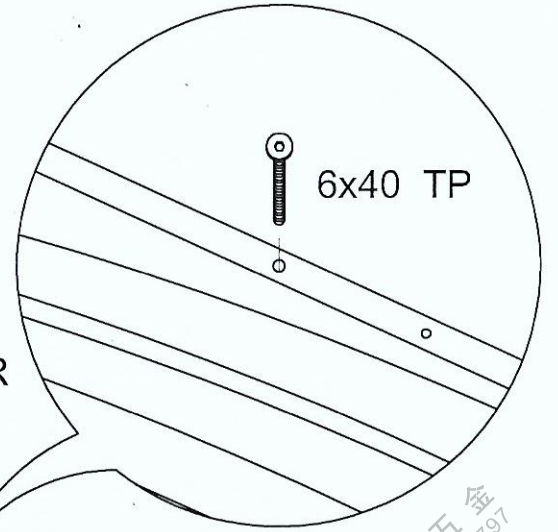

2

TESTIERA
HEADBOARD
TETIERE DU SOMMIER

6x40 TP

8MA

8x16

8x16

8x80 TC

九宏五金
(02)2375-3797

九宏五金
(02)2375-3797