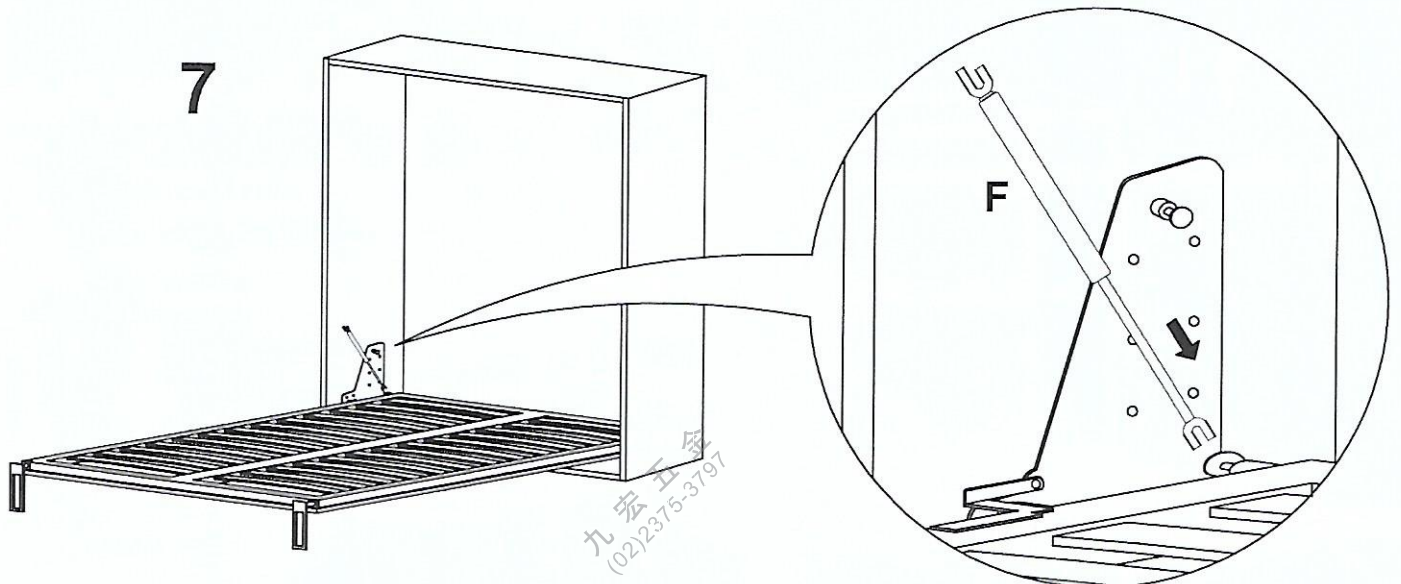

As wall materials vary, plates and screws for fixing to wall are not included.

1

2

3

4

九宏五金
(02)2375-3797

5

九宏五金
(02)2375-3797

6

九宏五金
(02)2375-3797

11

12

13

CLICK V4 1530x1920

CABINET DIMENSION:

INTERNAL WIDE 1596mm
HEIGHT FROM THE FLOOR 2055mm
BASAMENT HEIGHT MAX 60mm
BASE 25mm + **ADJUSTABLE FEET** 5mm
if you change basament dimension you
you change door size (*)

DEPTH CABINET:

THICKNESS DOOR + 280mm +
THICKNESS BACK PANEL

HOLES FOR RIGHT AND LEFT SIDE

FRONT PANEL + MATTRESS = WEIGHT 75 Kg

HEIGHT MATTRESS 180mm

THREADED BUSH 6MA

CLICK V 4

九宏五金
(02)2375-3797