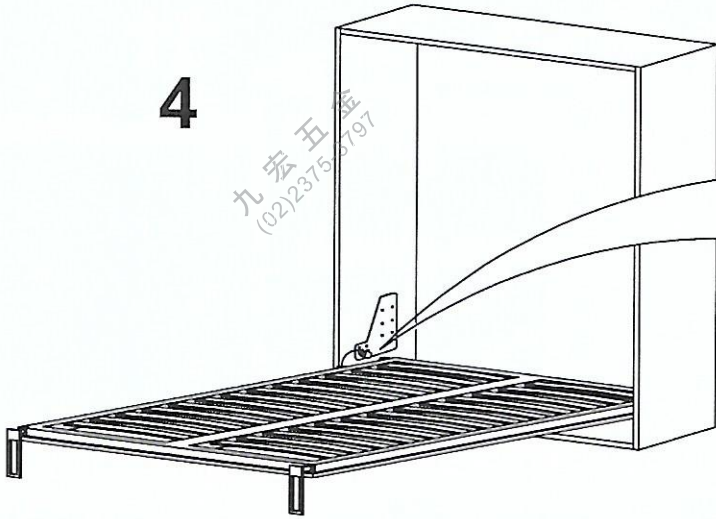

CLICK V 4

MONTAGGIO - MOUNTING

Assicuratevi di aver fissato il vostro mobile alla parete contro il ribaltamento, poichè le pareti sono di materiali diversi il fissaggio alla parete non è incluso

Make sure to fix your cabinet to the wall.

As wall materials vary, plates and screws for fixing to wall are not included.

1

2

3

4

九宏五金
(02)2375-3797

5

九宏五金
(02)2375-3797

6

九宏五金
(02)2375-3797

11

12

13

CLICK V4 1530x1920

CABINET DIMENSION:

INTERNAL WIDE 1596mm
HEIGHT FROM THE FLOOR 2055mm
BASAMENT HEIGHT MAX 60mm
BASE 25mm + **ADJUSTABLE FEET** 5mm
if you change basament dimension you
you change door size (*)

DEPTH CABINET:

THICKNESS DOOR + 280mm +
THICKNESS BACK PANEL

HOLES FOR RIGHT AND LEFT SIDE

FRONT PANEL + MATTRESS = WEIGHT 75 Kg

HEIGHT MATTRESS 180mm

THREADED BUSH 6MA

CLICK V 4

九宏五金
(02)2375-3797