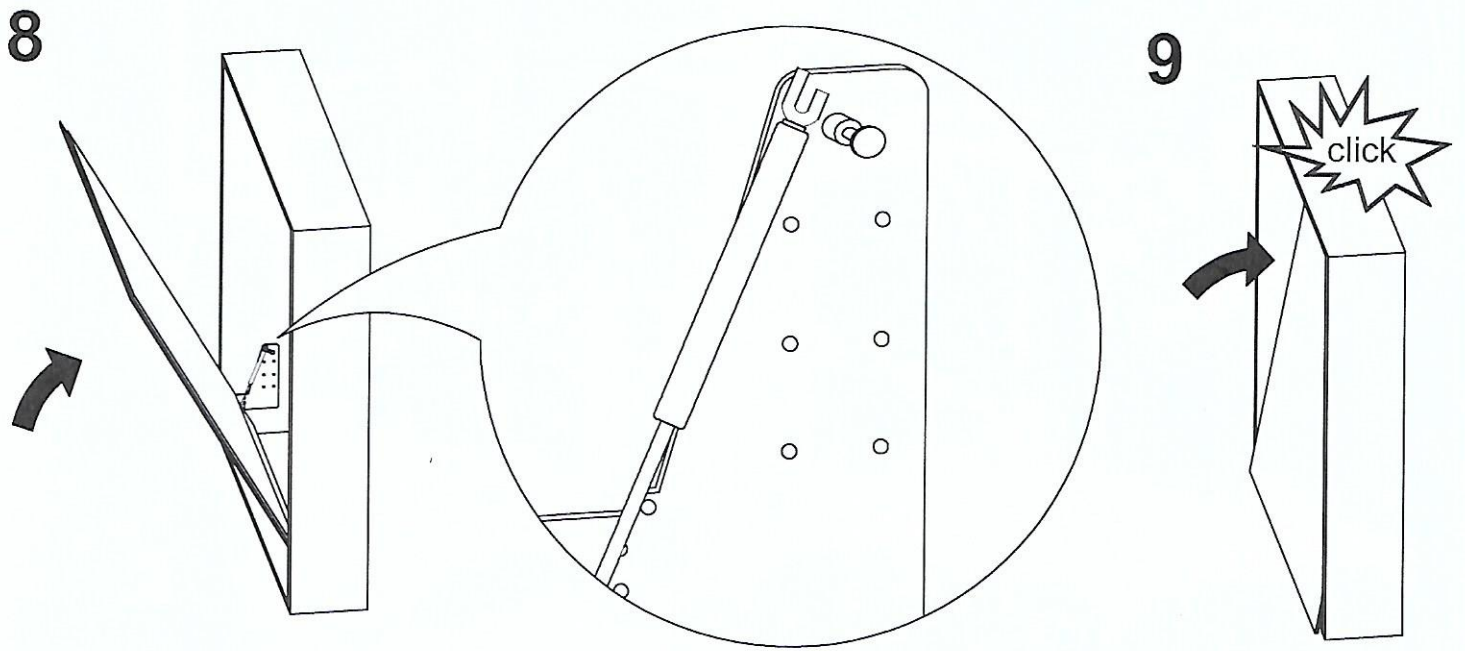

6

九宏五金
(02)2375-3797

11

12

13

CLICK V4 1530x1920

CABINET DIMENSION:

INTERNAL WIDE 1596mm
HEIGHT FROM THE FLOOR 2055mm
BASAMENT HEIGHT MAX 60mm
BASE 25mm + **ADJUSTABLE FEET** 5mm
if you change basament dimension you
you change door size (*)

DEPTH CABINET:

THICKNESS DOOR + 280mm +
THICKNESS BACK PANEL

HOLES FOR RIGHT AND LEFT SIDE

FRONT PANEL + MATTRESS = WEIGHT 75 Kg

HEIGHT MATTRESS 180mm

THREADED BUSH 6MA

CLICK V 4

九宏五金
(02)2375-3797