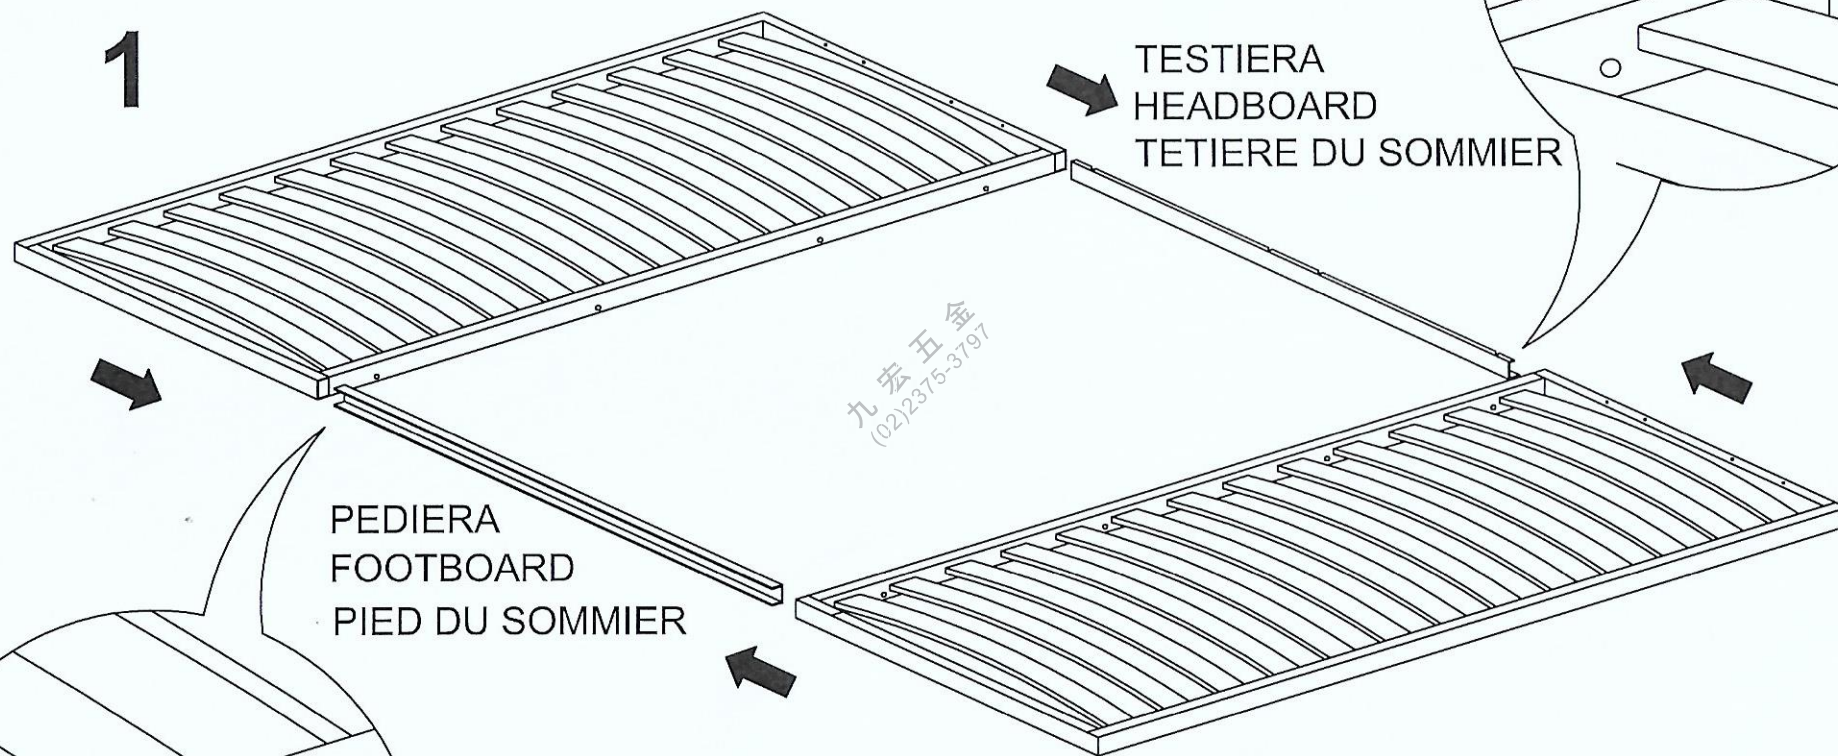

RETE DIVISA IN DUE
BED SPLIT IN TWO
SOMMIER EN 2 PARTIES

1