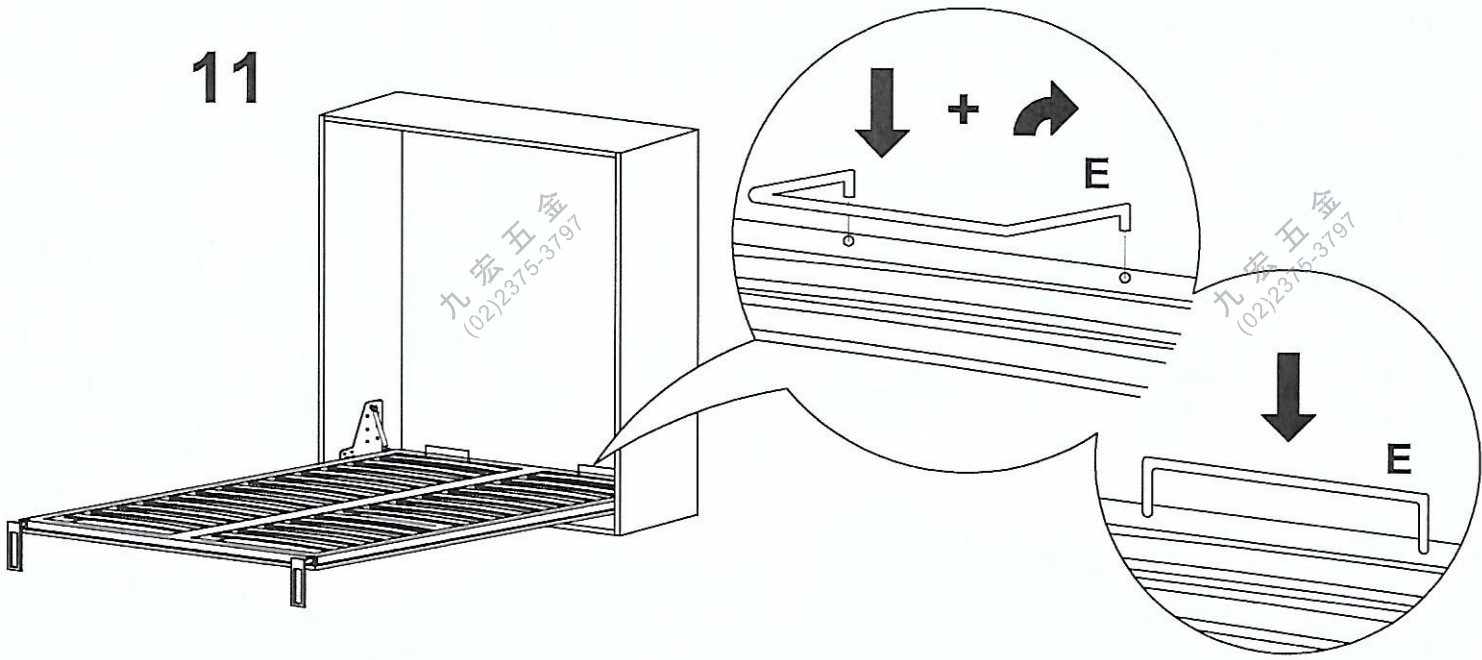

As wall materials vary, plates and screws for fixing to wall are not included.

1

2

3

4

九宏五金
(02)2375-3797

5

九宏五金
(02)2375-3797

6

九宏五金
(02)2375-3797

11

12

13

CLICK V4 1530x1920

CABINET DIMENSION:

INTERNAL WIDE 1596mm
HEIGHT FROM THE FLOOR 2055mm
BASAMENT HEIGHT MAX 60mm
BASE 25mm + **ADJUSTABLE FEET** 5mm
if you change basament dimension you
you change door size (*)

DEPTH CABINET:

THICKNESS DOOR + 280mm +
THICKNESS BACK PANEL

HOLES FOR RIGHT AND LEFT SIDE

FRONT PANEL + MATTRESS = WEIGHT 75 Kg

HEIGHT MATTRESS 180mm

THREADED BUSH 6MA

CLICK V 4

九宏五金
(02)2375-3797